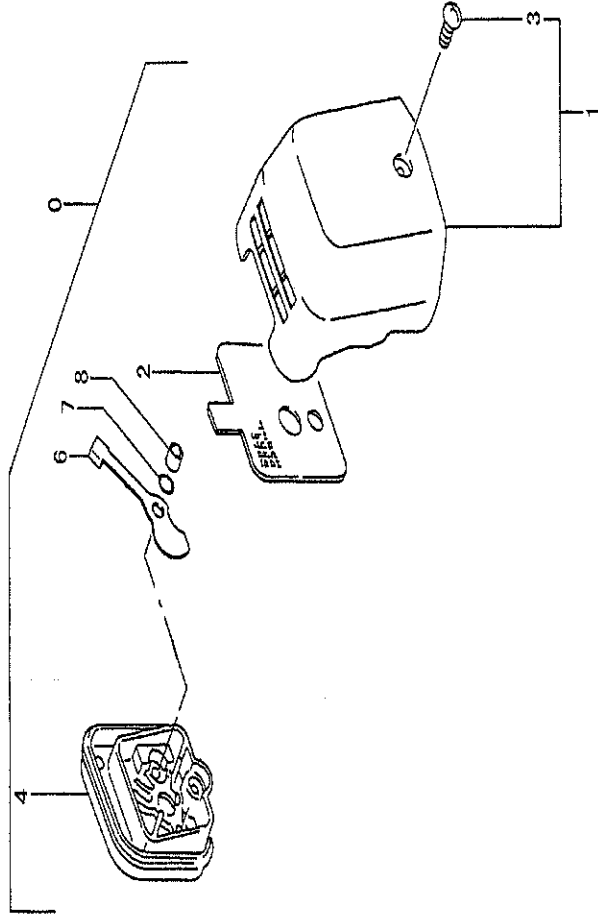

B47-06 CG22EJ(SLD) AIR CLEANER

REF. NUMBER	PARTS NUMBER	DESCRIPTION	QTY	SERIAL NUMBER
000	669-004	CLEANER ASSY	1	
001	669-039	CLEANER COVER SET	1	
002	668-465	AIR CLEANER ELEMENT	1	
003	668-973	SPECIAL SCREW	1	
004	668-465	CLEANER BODY COMP.	1	
006	669-609	CHOKE VALVE COMP.	1	
007	668-465	WAVE WASHER 8	1	
008	668-465	COLLAR 8	1