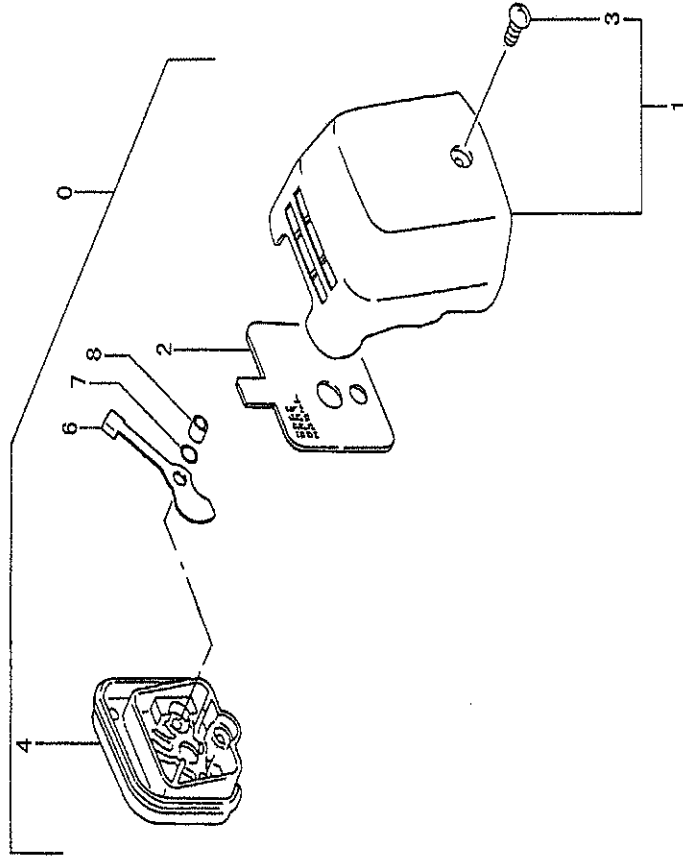

B43-06 CG22EJ(S) AIR CLEANER

REF. NUMBER	PARTS NUMBER	DESCRIPTION	Q'TY	SERIAL NUMBER
000	669-004	CLEANER ASSY	1	
001	669-039	CLEANER COVER SET	1	
002	668-465	AIR CLEANER ELEMENT	1	
003	668-973	SPECIAL SCREW	1	
004	668-465	CLEANER BODY COMP.	1	
006	669-609	CHOKE VALVE COMP.	1	
007	668-465	WAVE WASHER 8	1	
008	668-465	COLLAR 8	1