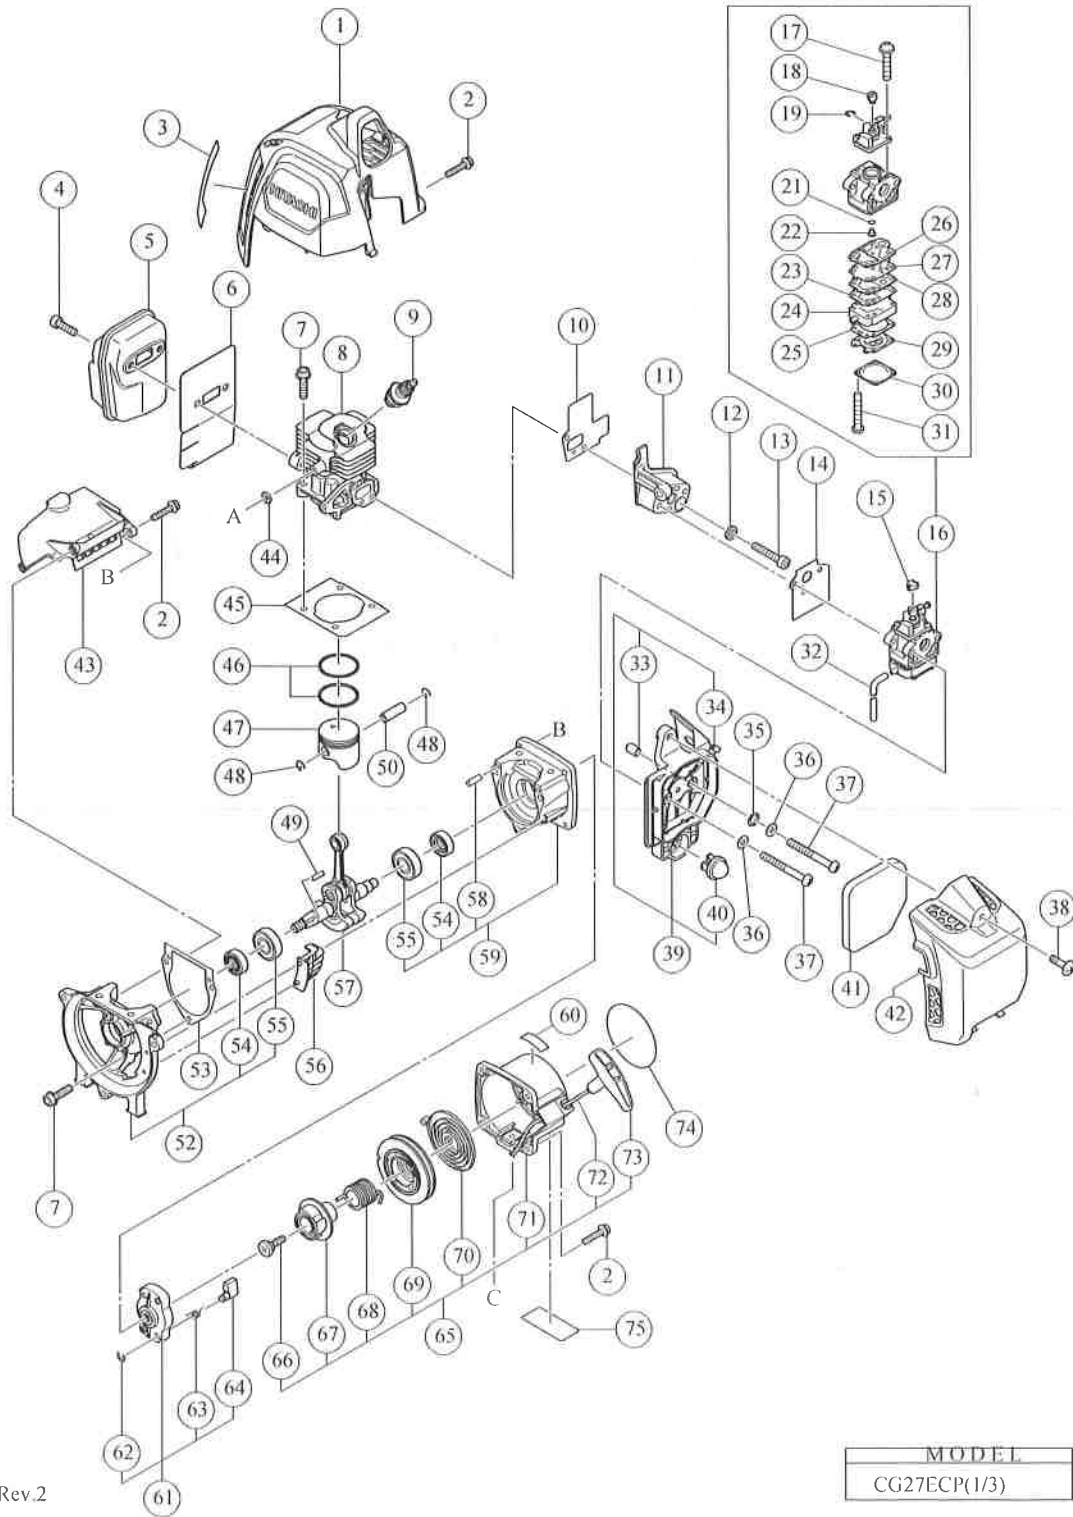

Hitachi Power Tool Parts List

SVG Exploded Diagram

ENGINE GRASS TRIMMER/BRUSH CUTTER CG 27ECP

Rev.2