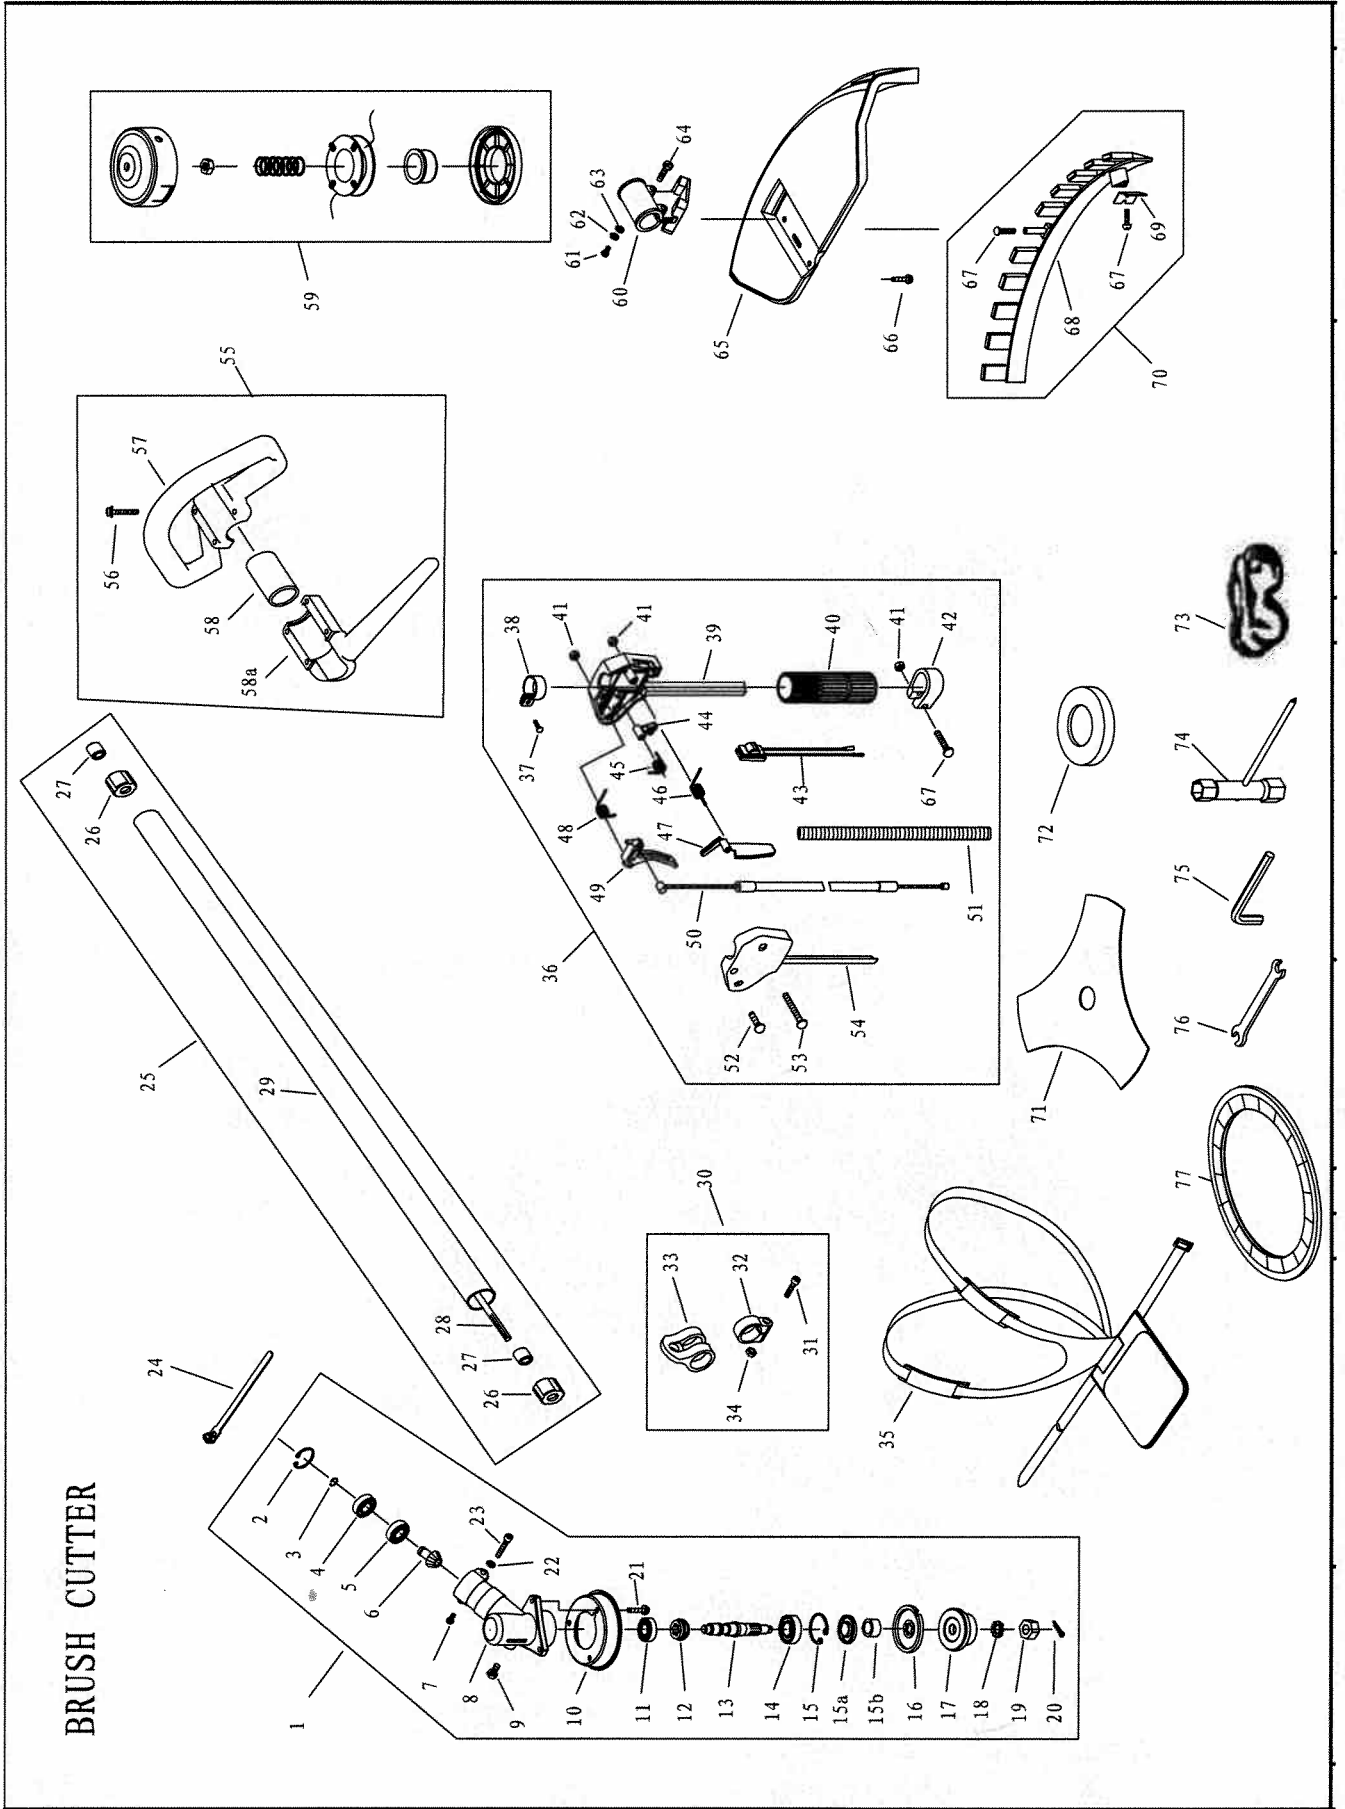

CG40EAS EUROPE LOOP HANDLE

BRUSH CUTTER

	Hitachi	Shaft Euro loop	
No.	Parts No.	DESCRIPTION	used
	Switch		
36	790385	Lever Ass'y	1
37	790325	Screw M5X16	1
38	790386	Clamp	1
39	790387	Box,Right	1
40	790388	Rubber Cover	1
41	790256	Nut M5	3
42	790389	Clamp	1
43	790390	Stop Switch	1
44	790391	Tine	3
45	790392	Spring	1
46	790393	Spring	1
47	790394	Safety Lever	1
48	790395	Spring	1
49	790396	Throttle Lever	1
50	790397	Cable Comp.	1
52	790398	Screw M5X25	2
53	790399	Screw M5X30	1
54	790400	Box,Left	1
50	790317	Spring	1
49	790316	Handgrip	1
41	790308	Handgrip	1
42	790309	Spring	1
51	790314	Tube	1
	Handle		
55	790401	Handle Ass'y	1
56	790323	Screw M5X30	4
57	790402	Handle	1
58	790403	Rubber Cover	1
58a	790404	Handle cover	1
	Shaft		
26	790248	Rubber Cover	5
27	790249	Oil-Bearing	5
28	790250	Drive Shaft	1
29	790302	Pipe	1
25	790301	Pipe Comp.	1
	Gear		
2	790222	Stop Ring28	1
3	790223	Stop Ring12	1
4	790224	Bearing6001-2RZ/P5	1
5	790225	Bearing6001/P5	1
6	790226	Pinion	1
7	790227	BoltM5 x 12	1
8	790228	Gear Case	1
9	790229	BoltM8 x 12	5
23	790245	ScrewM6 x 20	1
22	790244	Washer6	1
10	790230	Blade Cover	1