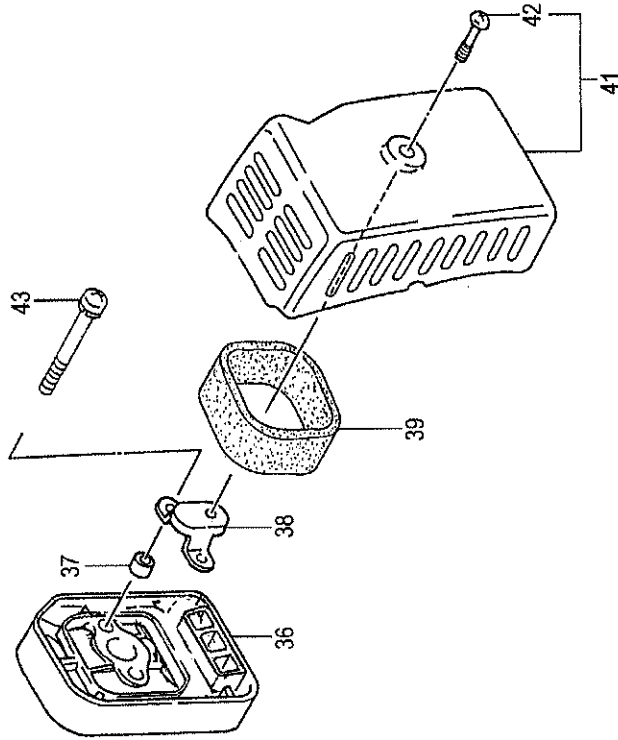

B64-06 CG47EF(L) AIR CLEANER

REF. NUMBER	PARTS NUMBER	DESCRIPTION	Q'TY	SERIAL NUMBER
036	669-010	CLEANER BODY	1	
037	669-224	COLLAR 5.8	2	
038	669-084	BLOW OVER CHECK BOARD COMP.	1	
039	669-035	CLEANER ELEMENT	1	
041	669-014	CLEANER COVER ASS'Y	1	
042	669-038	COVER FIXING BOLT	1	
043	669-535	SCREW 5X60/S	2