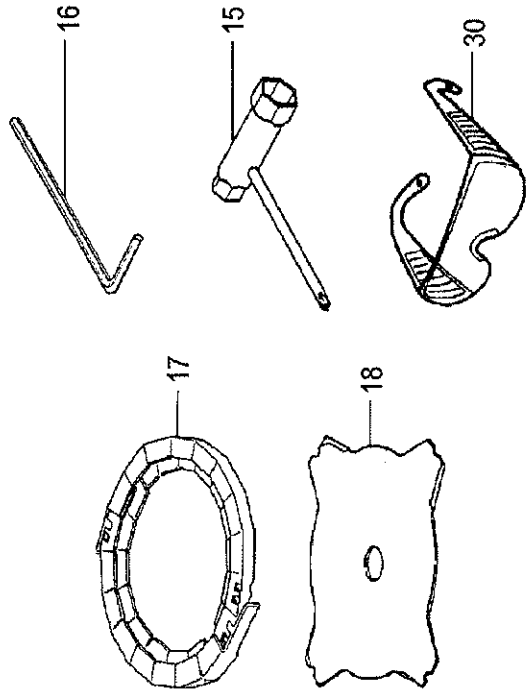

B64-13 CG47EF(L) TOOLS

REF. NUMBER	PARTS NUMBER	DESCRIPTION	QTY	SERIAL NUMBER
015	668-476	BOX WRENCH (HEX. SOCKET 17/16)	1	
016	668-481	HEX. BAR WRENCH 4MM	1	
017	668-476	CUTTER COVER	2	
018	669-343	CUTTING BLADE 4TX255, TYPE M	1	
030	668-476	SAFETY GLASSES	1