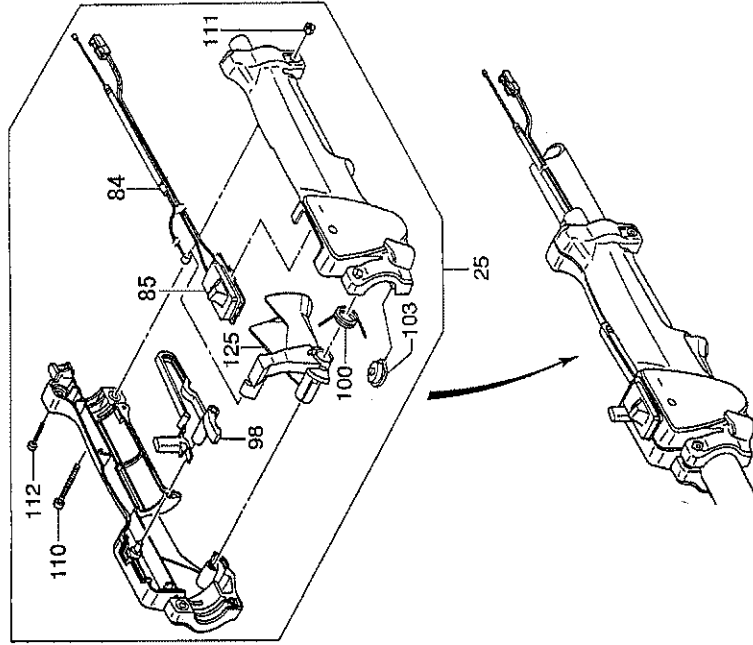

B64-11 CG47EF(L) THROTTLE LEVER

REF. NUMBER	PARTS NUMBER	DESCRIPTION	Q'TY	SERIAL NUMBER
025	669-3759	THROTTLE LEVER ASSY 26	1	
084	669-4019	THROTTLE WIRE	1	
085	668-7455	STOP SWITCH	1	
098	668-4721	SAFETY LEVER	1	
100	669-3599	RETURN SPRING	1	
103	668-4724	BLIND PLUG	1	
110	668-4803	SCREW M5X20	2	
111	668-4727	CONTAL NUT 5	2	
112	668-4725	SCREW M4X20 (BLACK)	4	
125	668-4804	THROTTLE LEVER	1