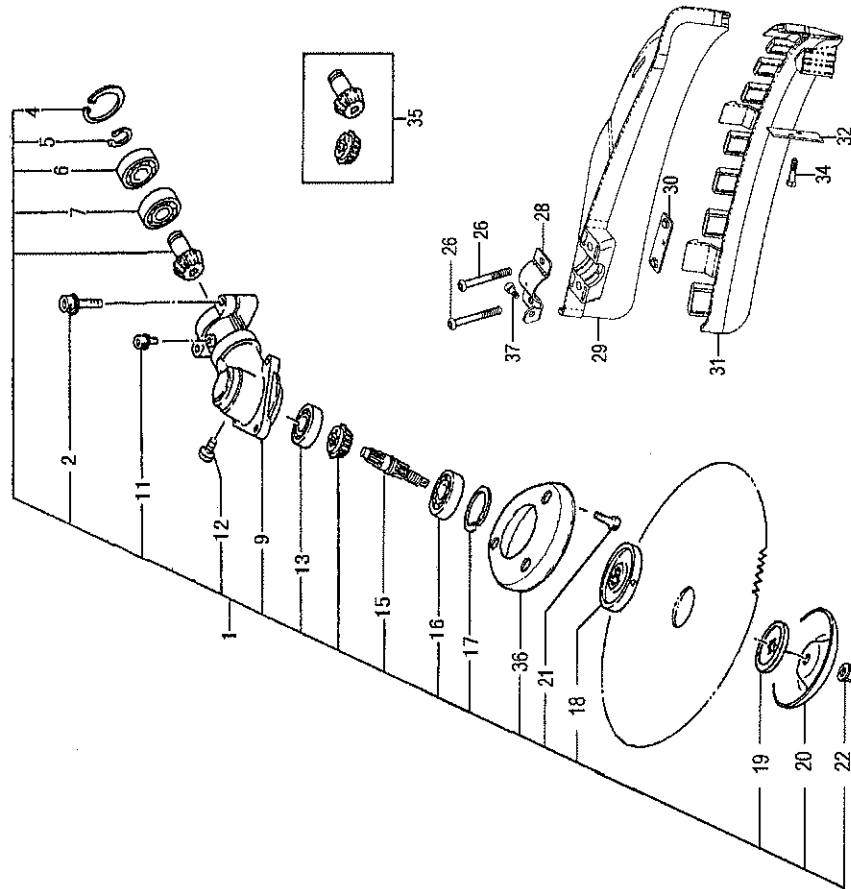

B34-10

CG47EJ(T) GEAR CASE

REF. NUMBER	PARTS NUMBER	DESCRIPTION	QTY	SERIAL NUMBER
001	668-8799	GEAR CASE ASSY 28 DIA	1	
002	669-5497	HEX.HOLE BOLT 6X25S	2	
004	668-4741	STOP RING C-28, INNER	1	
005	668-4664	STOP RING C-12 OUTER	1	
006	669-5532	BALL BEARING #6001Z, 28MM/OD	1	
007	669-5530	BALL BEARING #6001, 28MM/OD	1	
009	668-8798	GEAR CASE	1	
011	669-5510	HEX HOLE BOLT 5X12	1	
012	669-4979	BOLT 6X8	1	
013	669-5530	BALL BEARING #6001, 28MM/OD	1	
015	668-8943	GEAR SHAFT L-M10X1.25	1	
016	669-6297	BALL BEARING #6202DD, 35MM/OD	1	
017	669-5296	STOP RING C-35, INNER	1	
018	668-9029	CUTTER HOLDER	1	
019	668-9051	CUTTER HOLDER CAP	1	
020	668-8993	PROTECTION COVER B	1	
021	669-5511	HEX HOLE BOLT 5X14	3	
022	668-9067	FIXING NUT L-M10X1	1	
026	669-5082	HEX HOLE SCREW 6X30	2	
028	669-0313	SAFETY GUARD BRACKET	1	
029	669-0265	SAFETY COVER	1	
030	669-0342	SAFETY COVER HOLDER	1	
031	669-0374	COVER GUARD	1	
032	669-3386	KNIFE	1	
034	668-4753	TAPPING SCREW 5X20	1	
035	668-8879	GEAR PINION SET, SPARE	1	
036	668-8915	GEAR CASE COVER	1	
037	669-5077	HEX HOLE BUTTON SCREW 6X10	1