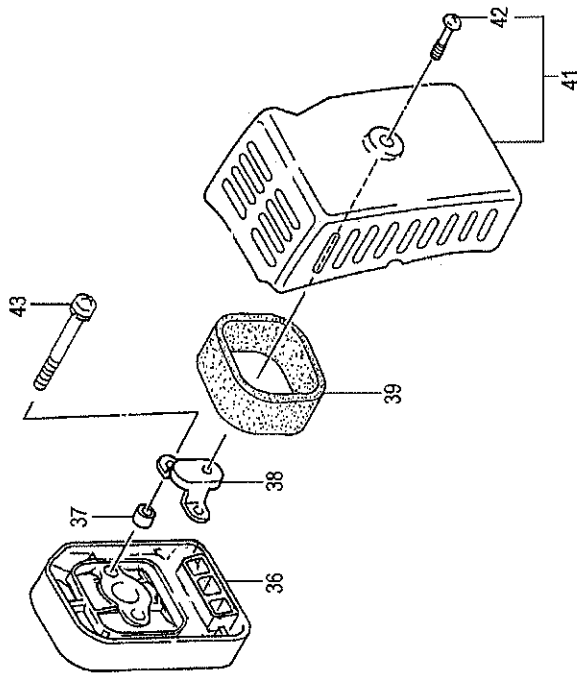

B34-06 CG47EJ(T) AIR CLEANER

REF. NUMBER	PARTS NUMBER	DESCRIPTION	Q'TY	SERIAL NUMBER
036	669-0104	CLEANER BODY	1	
037	669-2244	COLLAR 5.8	2	
038	669-0844	BLOW OVER CHECK BOARD COMP	1	
039	669-0354	CLEANER ELEMENT	1	
041	669-0144	CLEANER COVER ASS'Y	1	
042	669-0384	COVER FIXING BOLT	1	
043	669-5354	SCREW 5X60/S	2