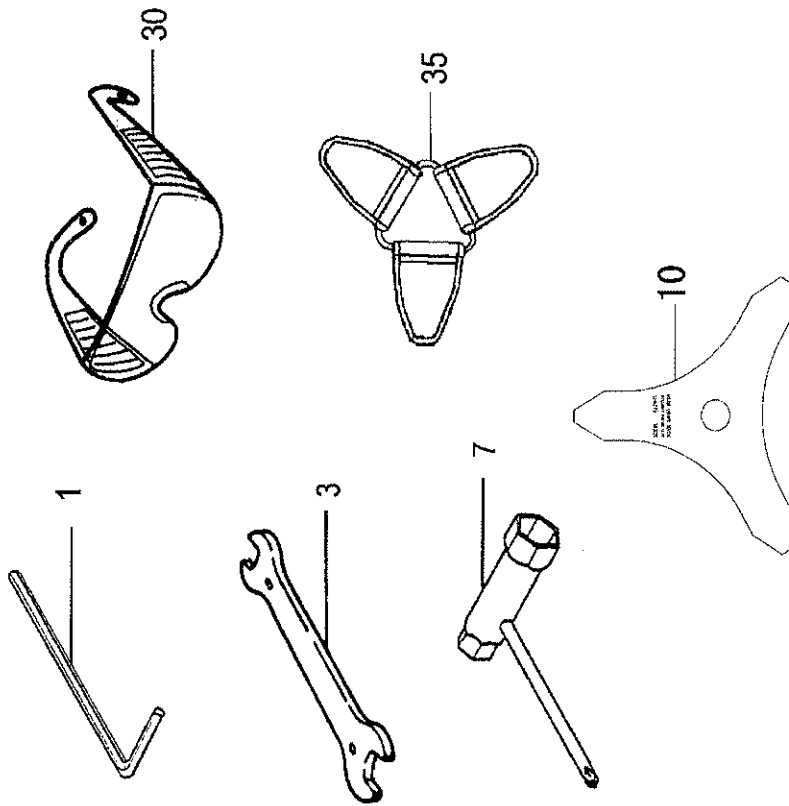

B34-11

CG47EJ(T) TOOL/OPTIONAL PARTS

REF. NUMBER	PARTS NUMBER	DESCRIPTION	QTY	SERIAL NUMBER
001	669-352	HEX. WRENCH 4	1	
003	669-342	SPANNER 8X10	1	
007	669-357	COMBI, BOX WRENCH 17X1	1	
010	669-350	CUTTING BLADE 3TX305XT	1	
030	668-476	SAFETY GLASSES	1	
035	669-201	CUTTER COVER	1