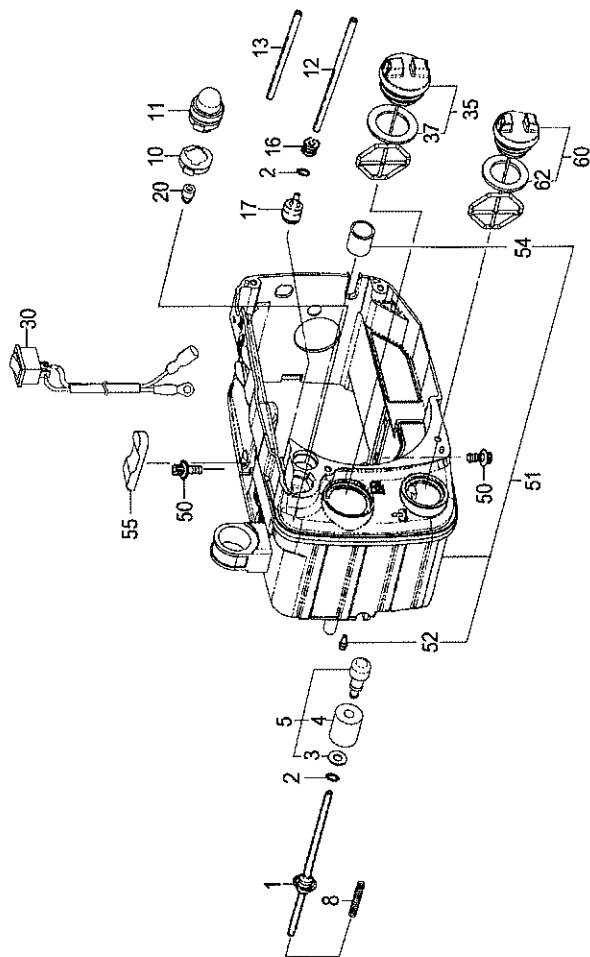

C24-04 CS25EC(SC) FUEL LINE/OIL FILTER

REF. NUMBER	PARTS NUMBER	DESCRIPTION	Q'TY	SERIAL NUMBER
001	668-5247	SHIELD TUBE ASS'Y	1	
002	668-5198	CLIP D6	2	
003	668-4661	WASHER 5	1	
004	669-0919	OIL FILTER	1	
005	668-5249	OIL FILTER BODY ASSY	1	
008	668-5246	PROTECTIVE COIL	1	
010	669-2126	PUMP FIXING PLATE	1	
011	668-5139	PRIMING PUMP COMP.	1	
012	669-2413	FUEL PIPE	1	
013	669-2350	FUJIL PIPE 2.5X4.5X140	1	
016	669-2422	FUEL GROMMET	1	
017	668-5199	PUMP FILTER BODY	1	
020	669-1286	RETURN GROMMET	1	
030	668-7504	STOP SWITCH COMP.	1	
035	668-5180	TANK CAP ASS'Y	1	
037	668-5179	TANK CAP PACKING	1	
050	668-5136	SEAL LOCK BOLT M5X15	4	
051	669-1368	ENGINE CASE ASS'Y	1	
052	668-5173	AIR VENT VALVE (B)	1	
054	669-2086	AIR VENT ASS'Y	1	
055	669-1380	ENGINE CASE COVER	1	
060	668-5178	OIL TANK CAP ASS'Y	1	
062	668-5177	OIL TANK CAP PACKING	1