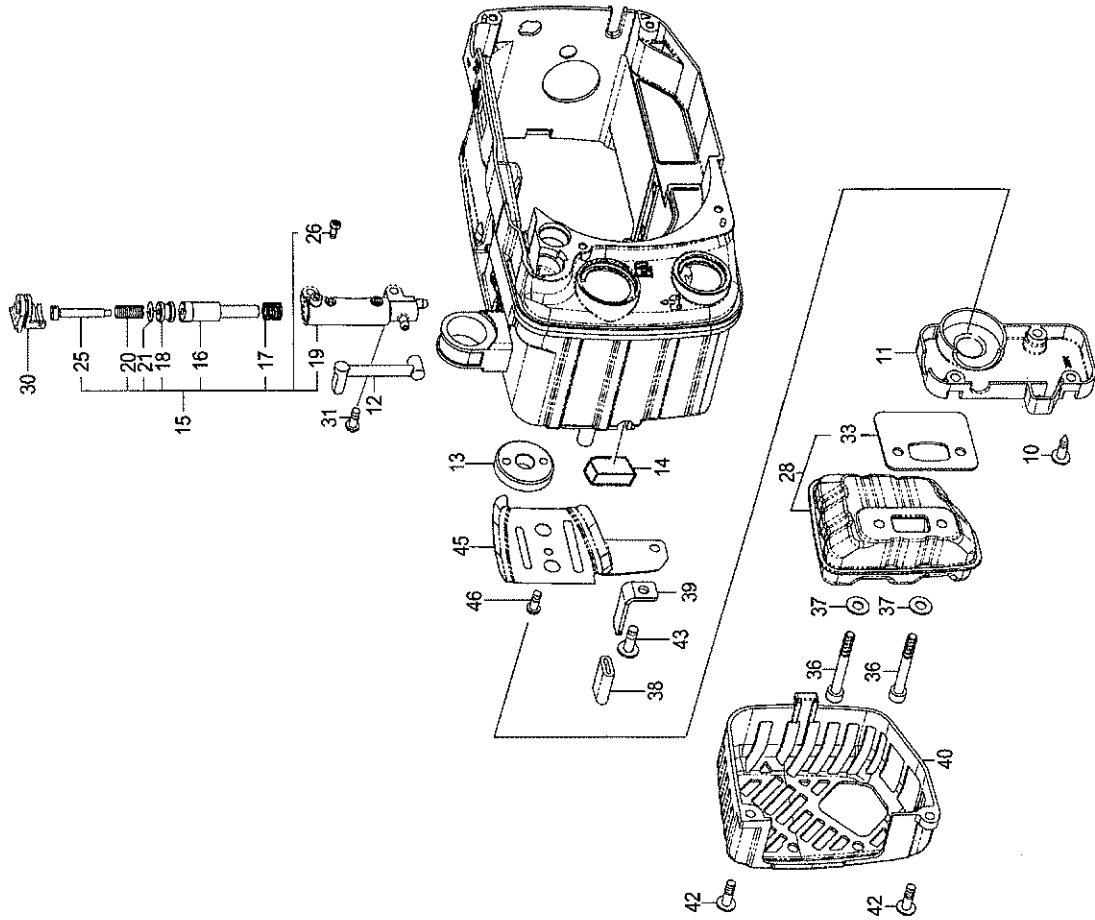

C24-07 CS25EC(SC) OIL PUMP/MUFFLER

REF. NUMBER	PARTS NUMBER	DESCRIPTION	Q'TY	SERIAL NUMBER
010	668-5152	TAPPING SCREW D4.5X14	3	
011	668-6765	OIL PUMP COVER	1	
012	668-5150	OIL PIPE (A)	1	
013	668-5151	SCREW GEAR	1	
014	669-1401	AIR VENT SPONGE	1	
015	668-5135	OIL PUMP CASE ASSY	1	
016	668-5132	PUMP GEAR COMP.	1	
017	668-5131	PUMP GEAR SPRING	1	
018	668-5130	OIL PUMP ADJUST CAP	1	
019	668-5134	OIL PUMP CASE COMP.	1	
020	668-5129	ADJUSTER SPRING	1	
021	668-5070	BOLT WASHER M4	1	
025	668-5128	OIL PUMP ADJUSTER	1	
026	668-5133	MACHINE SCREW M3X8	1	
028	669-2450	MUFFLER SET	1	
030	669-0959	OIL ADJUST GROMMET	1	
031	668-5149	MACHINE SCREW (W/SP. W)	2	
033	669-2734	MUFFLER GASKET	1	
036	669-5054	HEX. HOLE BOLT 5X40	2	
037	668-4661	WASHER 5	2	
038	668-5154	FUEL PIPE	1	
039	668-5155	CHAIN CATCHER	1	
040	669-2753	MUFFLER COVER	1	
042	668-5152	TAPPING SCREW D4.5X14	2	
043	668-5275	TAPPING SCREW D5X14	1	
045	669-0735	GUIDE PLATE A	1	
046	668-5161	TAPPING SCREW D4X10	1