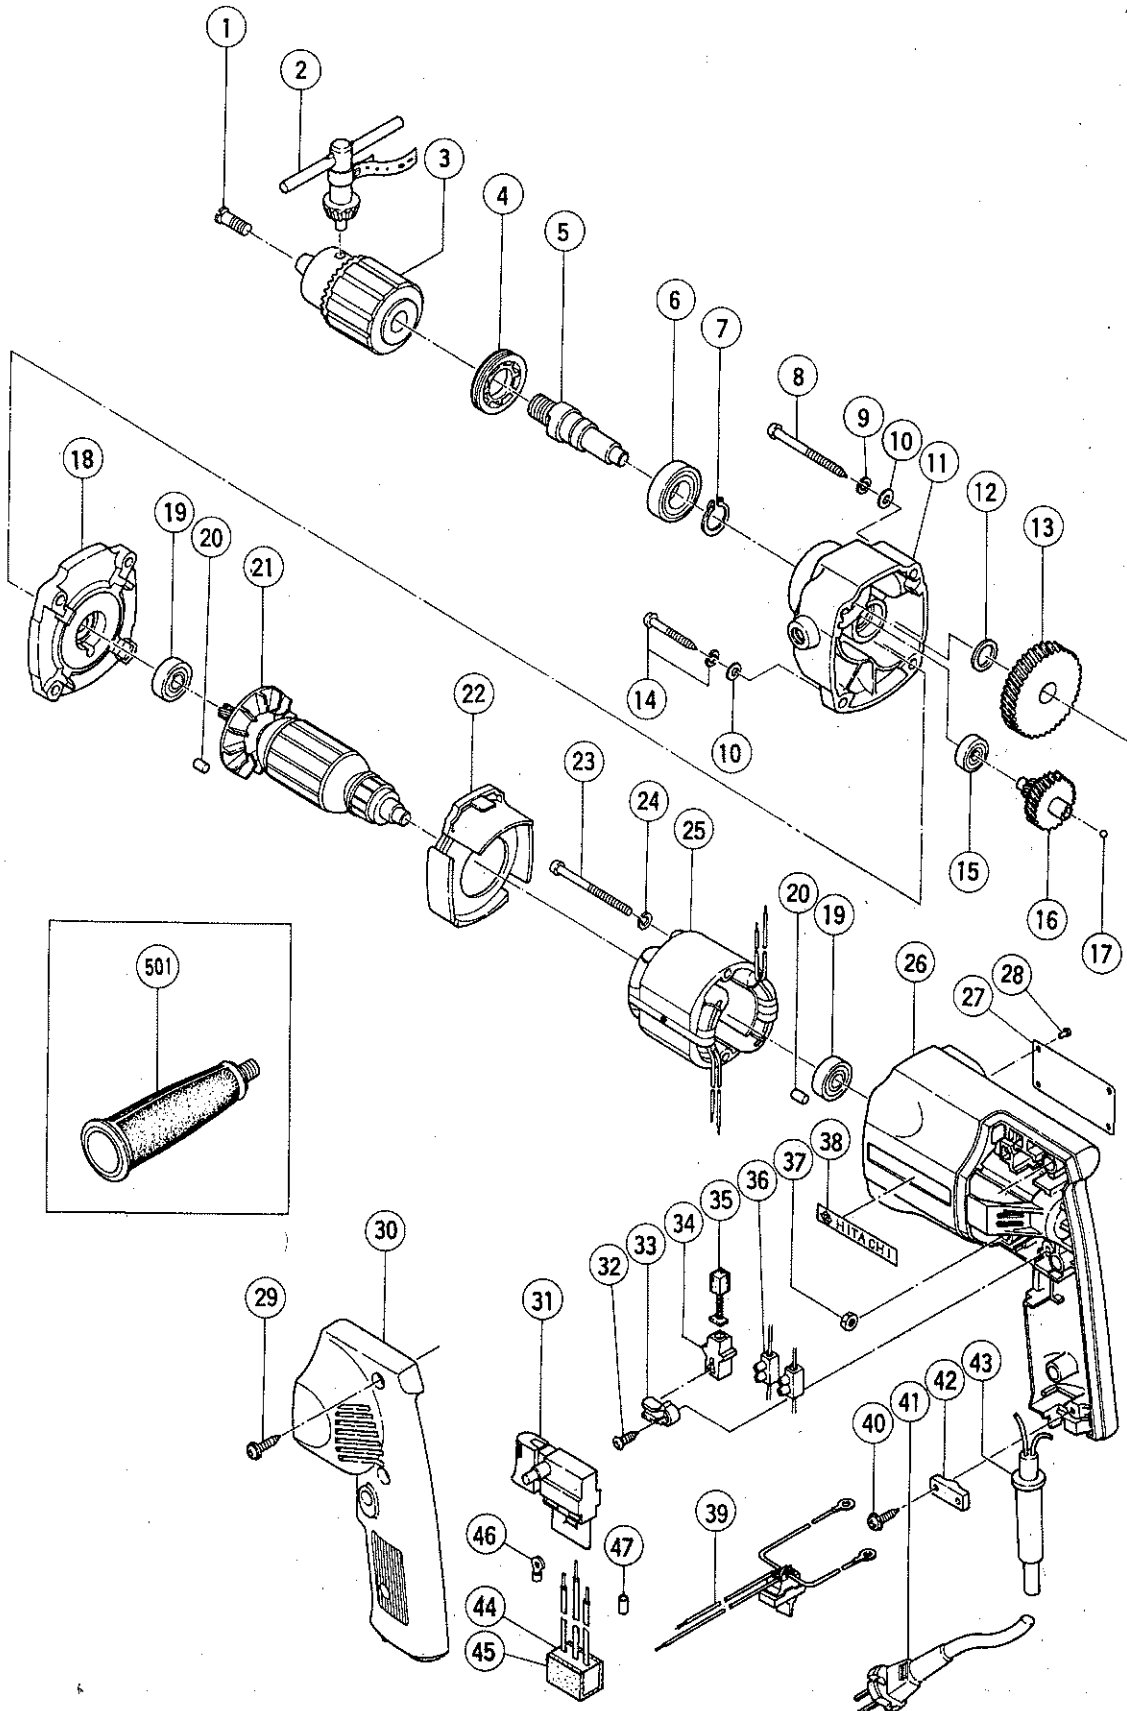

# ELECTRIC TOOL PARTS LIST

**DRILL**

1988·8·20

**Model D13V**
**D13V(E3)**

ALTERNATIVE PARTS

D13V(E3)

Item No.	Code No.	Part Name	Q'ty	Remarks
21	983443C	Armature 115V	1	
	983443E	Armature 220V	1	
	983443G	Armature 220V	1	for Netherlands, Sweden
25	983449C	Stator 115V	1	
	981101E	Stator 220V	1	
	981101G	Stator 220V	1	for F.R. Germany, Netherlands, Sweden
26	983445	Housing	1	
	981110	Housing	1	for Syria, F.R. Germany, Netherlands, Sweden
30	983446	Handle Cover	1	
	981112	Handle Cover	1	for Syria, F.R. Germany, Netherlands, Sweden
31	958342	Switch		
	950991Z	Switch	1	for Syria
	982559Z	Switch	1	for F.R. Germany, Netherlands, Sweden
34	930483	Brush Holder	2	
	955203	Brush Holder	2	for F.R. Germany, Netherlands, Sweden
35	999080Z	Carbon Brush	2	Auto stop type (2 pcs.)
	999041	Carbon Brush	2	for Syria, F.R. Germany, Netherlands, Sweden
39	983447Z	Reversing Switch	1	
	983452	Reversing Switch	1	for Syria
	981108	Reversing Switch	1	for F.R. Germany, Sweden
	981113Z	Reversing Switch	1	for Netherlands
41	500240Z	Cord	1	for U.S.A., Canada (Cord Armor D8.2)
	500245Z	Cord	1	for Syria (Cord Armor D10.2)
	500409Z	Cord	1	for F.R. Germany (Cord Armor D8.2)
	500234Z	Cord	1	for Netherlands (Cord Armor D8.2)
	500247Z	Cored	1	for Sweden (Cord Armor D10.2)
44	991312	Noise Suppressor	1	for F.R. Germany, Netherlands, Sweden
45	930153	Support (B)	1	for Noise Suppressor
46	980063	Terminal	1	for Noise Suppressor
47	981373	Tube (D)	1	for Noise Suppressor

STANDARD ACCESSORIES

Item No.	Code No.	Part Name	Q'ty	Remarks
501	981828	Side Handle	1	