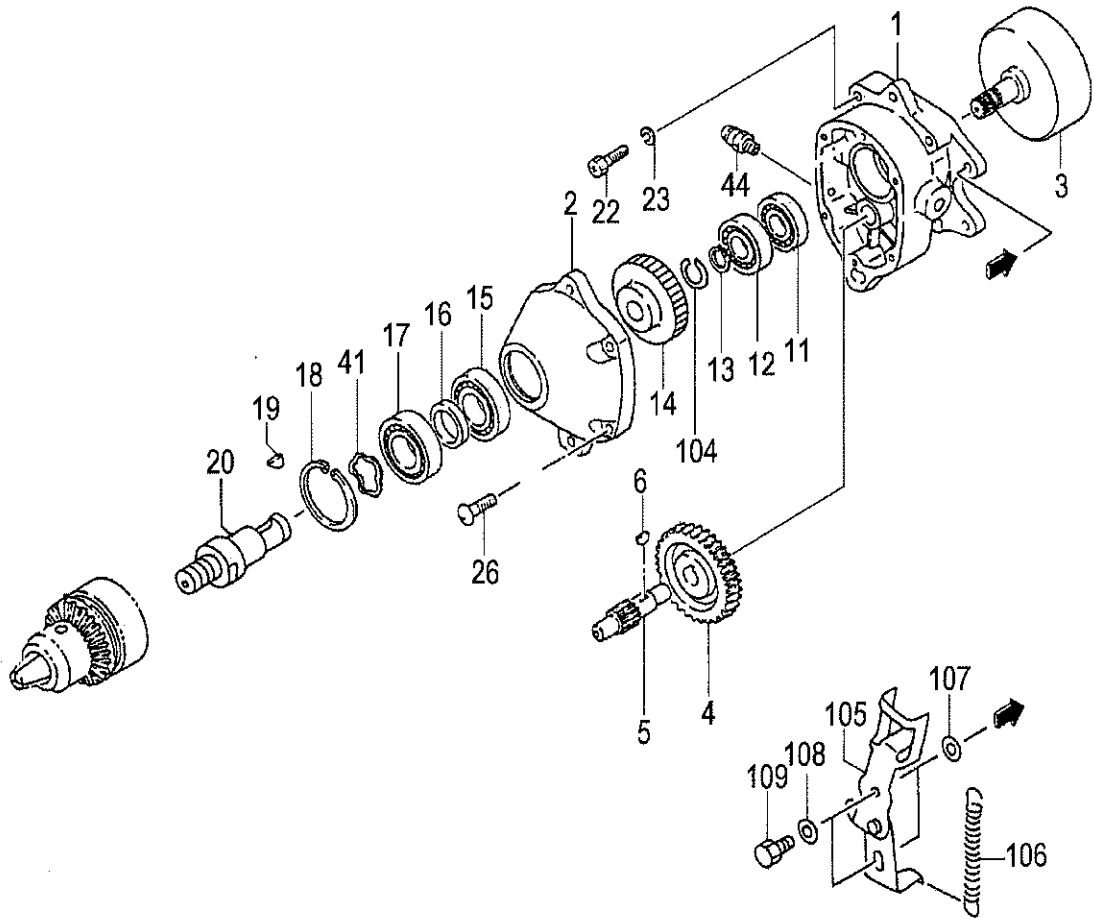

S43-07 GEAR CASE

REF. NUMBER	PARTS NUMBER	DESCRIPTION	Q'TY	REMARKS /SERIAL NO.
S43-07 GEAR CASE				
001	668-5578	GEAR CASE A COMP.	1	
002	668-5593	GEAR CASE B COMP.	1	
003	668-8210	CLUTCH HOUSING COMP.	1	
004	668-5656	GEAR 2	1	
005	668-5702	GEAR 3	1	
006	668-6454	WOOD-RUFF KEY 3X10X3.7	1	
011	669-5532	BALL BEARING #6001Z, 28MM/OD	1	
012	669-5534	BALL BEARING #16001	1	
013	669-5282	STOP RING C 11, OUTER	1	
014	668-5788	GEAR 4	1	
015	669-5587	BALL BEARING #7202B, 35MM/OD	1	
016	668-6065	WASHAER C 5.0	1	
017	669-5559	BALL BEARING #6202Z, 35MM/OD	1	
018	669-5296	STOP RING C-35, INNER	1	
019	668-6455	WOOD-RUFF KEY 3X13X5	1	
020	668-5824	DRIVE SHAFT	1	
022	669-5022	PLUS BOLT 6X30	2	
023	669-5219	S.WASHER 6	2	
026	669-5339	SCREW 5X18/S	4	
041	669-5206	WAVE WASHER B.B 35	1	
044	668-8643	GREASE NIPPLE COMP.	1	
104	669-5283	STOP RING C-13, OUTER	1	
105	668-9992	LOCK LEVER COMP.	1	
106	668-9998	LOCK LEVER SPRING	1	
107	668-7942	SPECIAL WASHER	2	
108	668-5103	BOLT WASHER M7	2	
109	669-3366	STEP BOLT	2