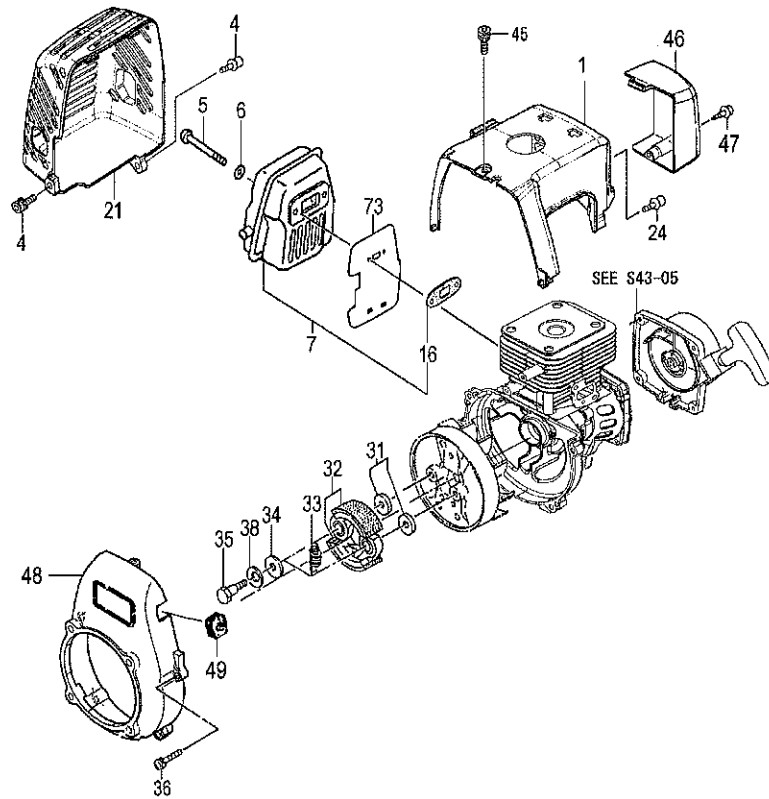

S43-04 ENGINE-2

REF. NUMBER	PARTS NUMBER	DESCRIPTION	Q'TY	REMARKS /SERIAL NO.
S43-04 ENGINE-2				
001	668-5690	CYLINDER COVER	1	
004	669-5504	HEX.HOLE BOLT 5X16/PS	2	
005	668-4638	HEX. HOLE BOLT M6X55	2	
006	668-4639	WASHER 6	2	
007	669-2501	MUFFLER SET	1	
016	669-2732	MUFFLER GASKET	1	
021	669-2815	MUFFLER PROTECTOR OR	1	
024	669-5508	HEX. HOLE BOLT 4X18WS	2	
031	668-4642	CLUTCH WASHER B	2	
032	668-4643	CLUTCH SHOE COMP.	2	
033	668-4644	CLUTCH SPRING	1	
034	668-4645	CLUTCH PLATE A 0.5	2	
035	668-4646	STEP BOLT	2	
036	668-4647	HEX.HOLE BOLT M5X18/WS	3	
038	668-4648	BENT WASHER 8	2	
045	668-4682	HEX.HOLE BOLT 4X15/PS	1	
046	668-7214	DEFLECTOR	1	
047	668-4751	TAPPING SCREW 4X14	1	
048	668-7038	FAN CASE COMP OR	1	
049	668-8057	PRIMARY CORD GROMMET	1	
073	668-7264	HEAT SHIELD	1