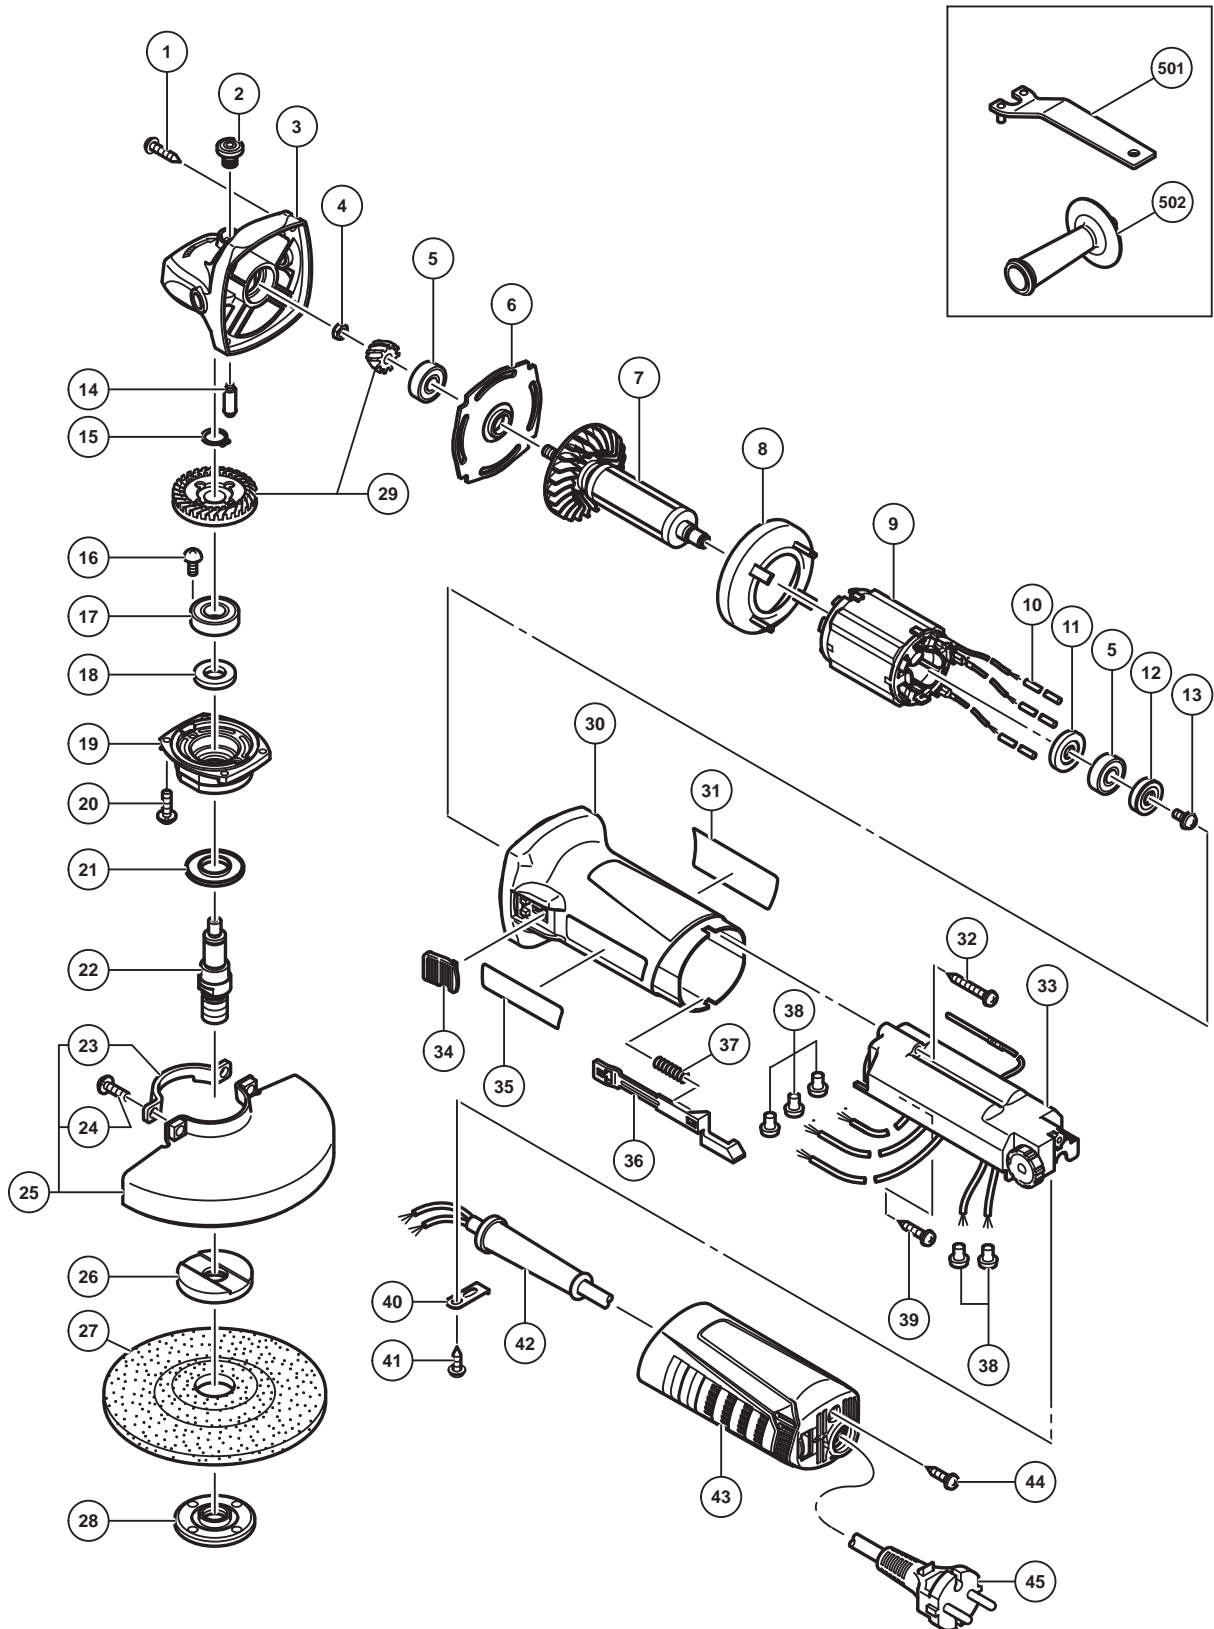

## ELECTRIC TOOL PARTS LIST

### ■ ELECTRONIC DISC GRINDER Model G 13VE

2015-7-9  
(E1)

**PARTS**

G 13VE

ITEM NO.	CODE NO.	DESCRIPTION	NO. USED	REMARKS
1	328643	TAPPING SCREW (W/FLANGE) D4 X 23 (BLACK)	4	
2	301944	PUSHING BUTTON	1	
3	338332	GEAR COVER ASS'Y	1	INCLUD.2,14
4	309191	SPECIAL NUT M6	1	
5	338337	BALL BEARING 608S	2	
6	334940	BEARING HOLDER	1	
7	360995	ROTOR	1	
8	338346	FAN GUIDE	1	
9	340917C	STATOR 230V	1	
10	339346	TUBE	3	
11	338336	DUST SEAL	1	
12	339344	SENSOR MAGNET	1	
13	338341	SEAL LOCK SCREW (W/WASHER) M3 X 5	1	
14	301943	LOCK PIN	1	
15	939542	RETAINING RING FOR D12 SHAFT (10 PCS.)	1	
16	334942	SLOTTED HD. SCREW (SEAL LOCK) M4	2	
17	6001VV	BALL BEARING 6001VV	1	
18	301946	FELT PACKING	1	
19	334938	PACKING GLAND	1	
20	307127	SEAL LOCK SCREW (W/SP. WASHER) M4 X 12	4	
21	301945	FRINGER	1	
22	339144	SPINDLE	1	
23	301949	SET PLATE	1	
24	338868	SLOTTED PLUS SCREW M5	2	
25	331766	WHEEL GUARD ASS'Y	1	INCLUD.23,24
26	937817Z	WHEEL WASHER	1	
27	316822	D. C. WHEELS 125MM A36Q (25 PCS.)	1	
28	337329	WHEEL NUT M14	1	
29	338338	GEAR AND PINION SET	1	
30	338329	HOUSING	1	
31		NAME PLATE	1	
32	306664	TAPPING SCREW (W/FLANGE) D4 X 40 (BLACK)	1	
33	339143	CONTROLLER 230V	1	
34	338854	SLIDE SWITCH KNOB	1	
35		HITACHI LABEL	1	
36	339345	SLIDE BAR	1	
37	314429	SPRING	1	
38	959140	CONNECTOR 50091 (10 PCS.)	5	
39	301653	TAPPING SCREW (W/FLANGE) D4 X 20 (BLACK)	1	
40	338334	CORD CLIP	1	
41	305720	TAPPING SCREW (W/FLANGE) D4 X 12	1	
42	953327	CORD ARMOR D8.8	1	
43	339142	TAIL COVER	1	
44	307811	TAPPING SCREW (W/FLANGE) D4 X 16 (BLACK)	1	
45	500247Z	CORD	1	