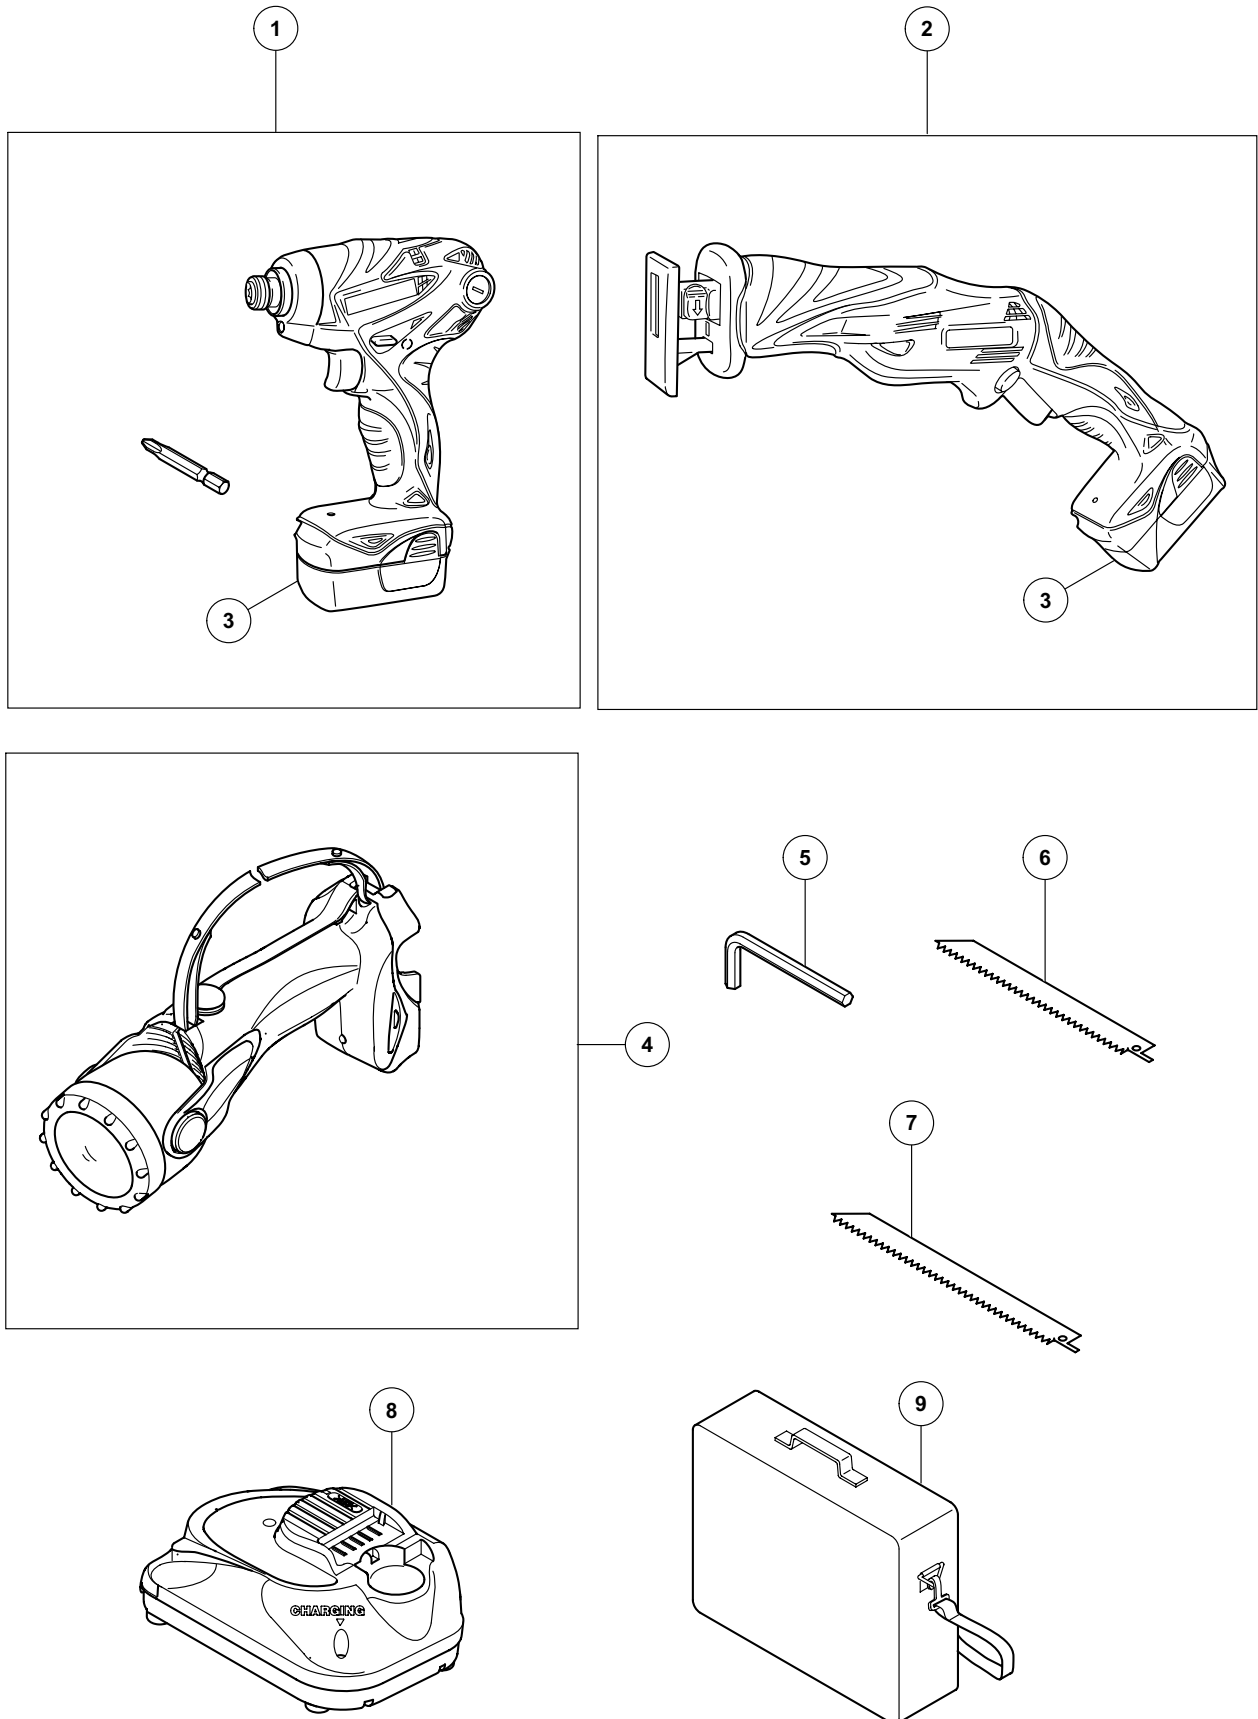

ELECTRIC TOOL PARTS LIST

■ CORDLESS COMBO KIT
Model KC 10DCL

2009 · 11 · 6
(E1)

PARTS

KC 10DCL

ITEM NO.	CODE NO.	DESCRIPTION	NO. USED	REMARKS	
1		MODEL WH 10DL CORDLESS IMPACT DRIVER	1		
2		MODEL CR 10DL CORDLESS RECIPROCATING SAW	1		
3	331-067	BATTERY BCL 1015 (EUROPE, AUS, NZL)	2		
4		MODEL UB 10DL CORDLESS TORCH LIGHT	1		
5	943-277	HEX. BAR WRENCH 3MM	1		
6	958-185	SABER SAW BLADES NO. 5 (5 PCS.)	1		
7	318-617	SABER SAW BLADES NO. 107 150L P. 24 (5 PCS.)	1		
8		MODEL UC 10SFL CHARGER	1		
9	332-003	BAG	1		