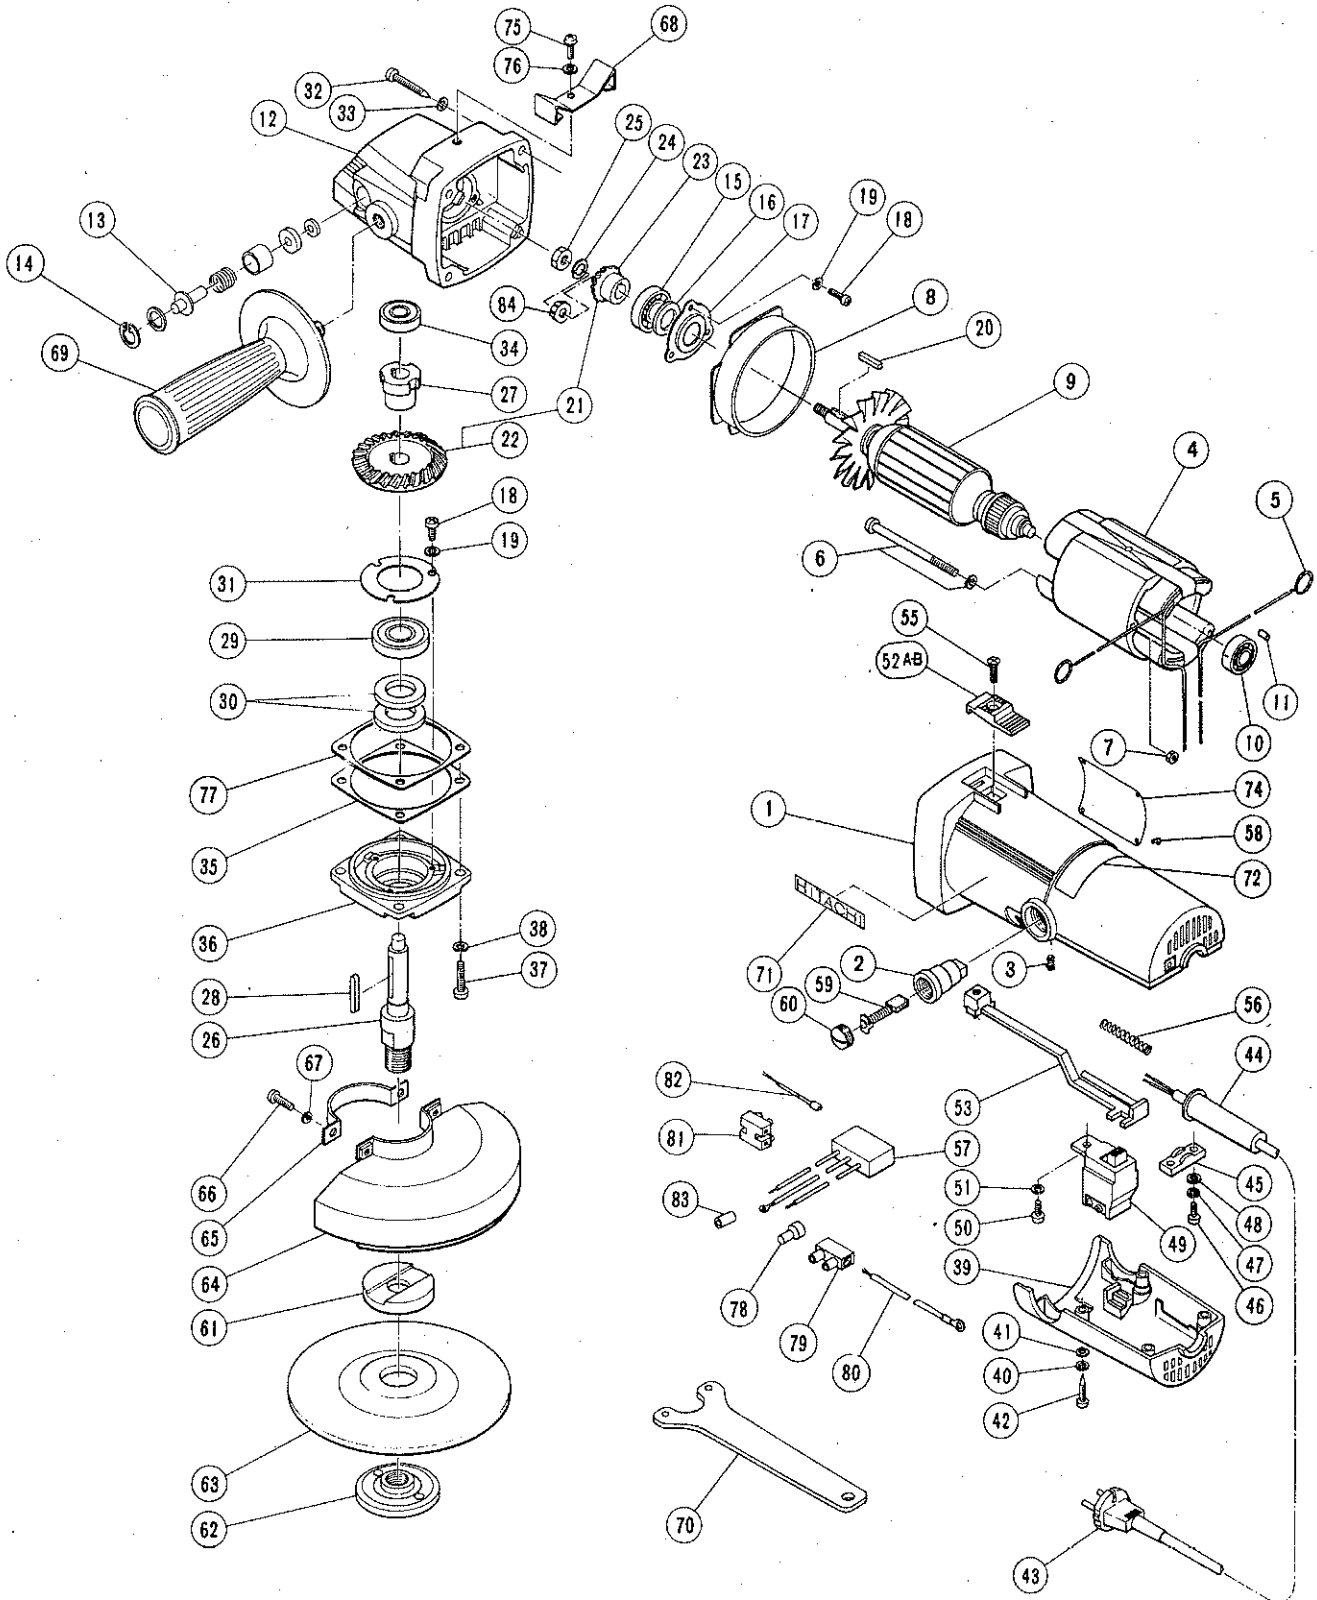

ELECTRIC TOOL PARTS LIST

125mm DISC GRINDER

1986·6·20

Model PDM-125

PDM-125(E5)

PARTS

PDM-125(E5)

Item No.	Code No.	Part Name	Q'ty	Remarks
1	—	Housing Ass'y	1	See alternative parts
2	—	Brush Holder	2	See alternative parts
3	949365	Slotted Set Screw M4 x 5	2	(10 pcs.)
4	—	Stator Ass'y	1	See alternative parts
5	931867	Brush Terminal	2	
6	938282Z	Machine Screw M4 x 75	2	W/Spring Lock Washer
7	949554	Nut M4	2	(10 pcs.)
8	938283Z	Fan Guide	1	
9	—	Armature	1	See alternative parts
10	939396	Ball Bearing (608ZZC2)	1	
11	931701	Bearing Lock	1	
12	938285Z	Gear Cover Ass'y	1	includ. 13, 14
13	948094	Lock Pin	1	
14	948011	C-Type Retaining Ring	1	for I.D. 16 Hole
15	939389	Ball Bearing (629VVC2)	1	
16	956612	Felt Packing	1	
17	938286Z	Bearing Cover (A)	1	
18	949216	Machine Screw M4 x 10	6	(10 pcs.)
19	949453	Spring Lock Washer	6	for M4 (10 pcs.)
20	944109	Feather Key 3 x 3 x 8	1	
21	938287Z	Gear Ass'y	1	includ. 22, 23
22	938288Z	Gear	1	
23	938289Z	Pinion	1	
24	949455	Spring Lock Washer	1	for M6 (10 pcs.)
25	949567	Lock Nut M6	1	(10 pcs.)
26	—	Spindle	1	See alternative parts
27	938291Z	Sleeve	1	
28	672528	Feather Key 3 x 3 x 25	1	
29	939390	Ball Bearing (6201VVCM)	1	
30	936544	Packing	2	
31	936680	Bearing Cover (B)	1	
32	937807	Tapping Screw D5 x 25	4	
33	949454	Spring Lock Washer	4	for M5 (10 pcs.)
34	939396	Ball Bearing (608ZZC2)	1	
35	938292Z	Thrust Washer	1	
36	938293Z	Packing Gland	1	
37	949239	Machine Screw M5 x 16	4	(10 pcs.)
38	949454	Spring Lock Washer	4	for M5 (10 pcs.)
39	938294Z	Cover	1	
40	949453	Spring Lock Washer	4	for M4 (10 pcs.)
41	949423	Washer	4	for M4 (10 pcs.)
42	958705	Tapping Screw D4 x 25	4	
43	—	Cord	1	See alternative parts
44	—	Cord Armor	1	See alternative parts
45	937631	Cord Clip	1	
46	954004	Tapping Screw D4 x 16	2	
47	949453	Spring Lock Washer	2	for M4 (10 pcs.)
48	949423	Washer	2	for M4 (10 pcs.)
49	—	Double Pole Switch (Pillar Type)	1	See alternative parts
50	954017	Tapping Screw D4 x 12	1	
51	949423	Washer	1	for M4 (10 pcs.)
52A	938296Z	Slide Switch Knob	1	till 4. 1980
52B	938312	Slide Switch Knob	1	since 5. 1980