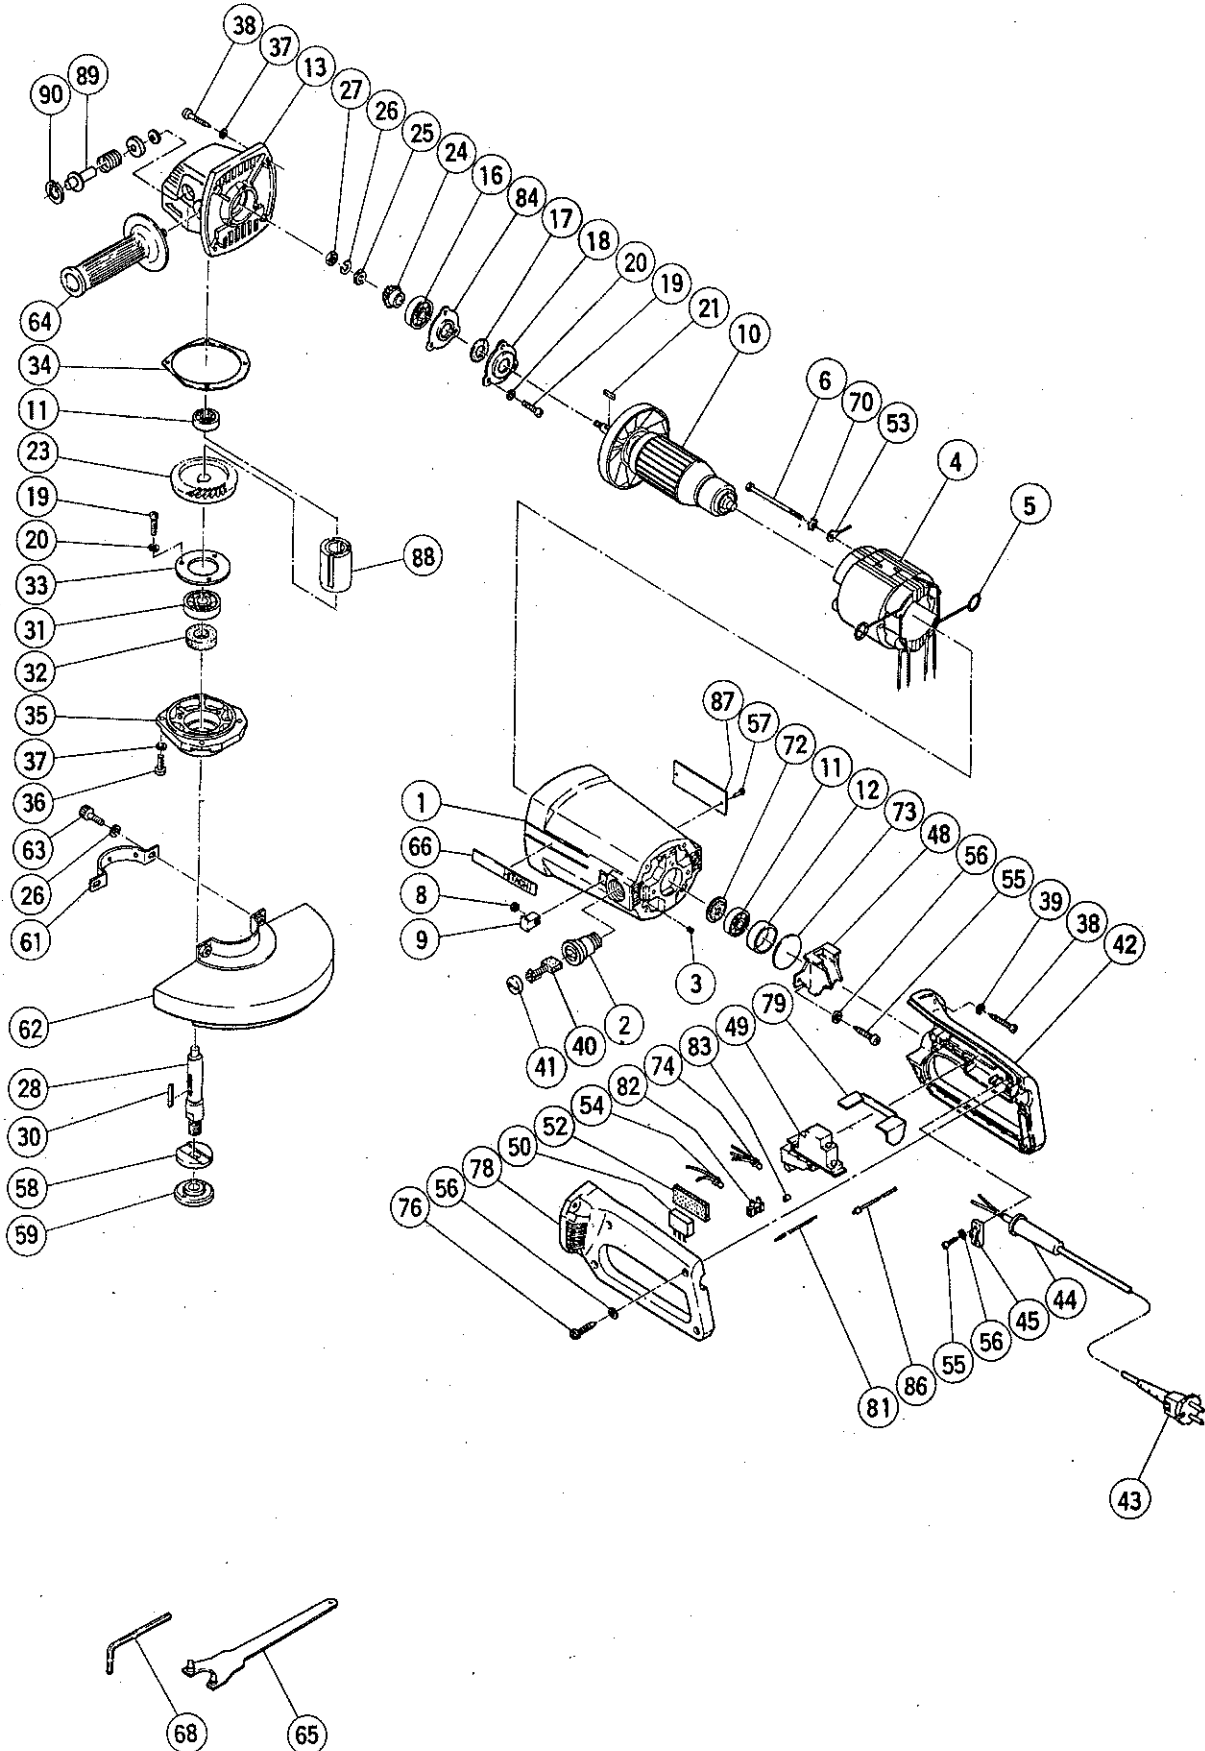

ELECTRIC TOOL PARTS LIST

■ DISC GRINDER

1987.11.15

Model PDM-180L

PDM-180L(E3)

PARTS

PDM-180L (E3)

Item No.	Code No.	Part Name	Q'ty	Remarks
1	—	Housing Ass'y	1	See alternative parts
2	—	Brush Holder	2	See alternative parts
3	949365	Slotted Set Screw M4 x 5	2	(10 pcs.)
4	—	Stator Ass'y	1	See alternative parts
5	958032	Brush Terminal	2	
6	938100	Bolt M5 x 70	2	
8	949555	Nut M5	2	(10 pcs.)
9	937892	Nut Cover	2	
10	—	Armature Ass'y	1	See alternative parts
11	939220	Ball Bearing (6200VVCM)	2	
12	937894	Bearing Bushing	1	
13	938106Z	Gear Cover Ass'y	1	includ. 89, 90
16	939250	Ball Bearing (6301VVCM)	1	
17	936853	Felt Packing (A)	1	
18	937896	Bearing Cover (A)	1	
19	949236	Machine Screw M5 x 10	6	(10 pcs.)
20	949454	Spring Lock Washer	6	for M5 (10 pcs.)
21	940533	Feather Key 3 x 3 x 10	1	
22	937930Z	Gear Ass'y	1	includ. 23, 24
23	937931Z	Gear	1	
24	937932Z	Pinion	1	
25	937988	Pawl Washer	1	
26	949457	Spring Lock Washer	3	for M8 (10 pcs.)
27	949568	Lock Nut M8	1	(10 pcs.)
28	938095Z	Spindle	1	
30	948920	Feather Key 4 x 4 x 30	1	
31	939252	Ball Bearing (6302VVCM)	1	
32	938099	Felt Packing (B)	1	
33	937035	Bearing Cover (B)	1	
34	937901	Seal Packing (B)	1	
35	937902	Packing Gland	1	
36	949239	Machine Screw M5 x 16	4	(10 pcs.)
37	949454	Spring Lock Washer	8	for M5 (10 pcs.)
38	937807	Tapping Screw D5 x 25	8	
39	949424	Washer	4	for M5 (10 pcs.)
40	—	Carbon Brush	2	See alternative parts
41	—	Brush Cap	2	See alternative parts
42	981005	Handle (A)	1	
43	—	Cord	1	See alternative parts
44	—	Cord Armor	1	See alternative parts
45	960266	Cord Clip	1	
48	937905	Bearing Cover	1	
49	—	Switch	1	See alternative parts
50	—	Noise Suppressor	1	See alternative parts
52	—	Support (B)	1	See alternative parts
53	—	Internal Wire	1	See alternative parts
54	—	Connector	1	See alternative parts
55	954004	Tapping Screw D4 x 16	5	
56	949423	Washer	9	for M4 (10 pcs.)
57	949510	Rivet D2.5 x 4.8	2	(10 pcs.)
58	—	Wheel Washer	1	See alternative parts
59	937909Z	Wheel Nut	1	
61	937911	Set Ring (A)	1