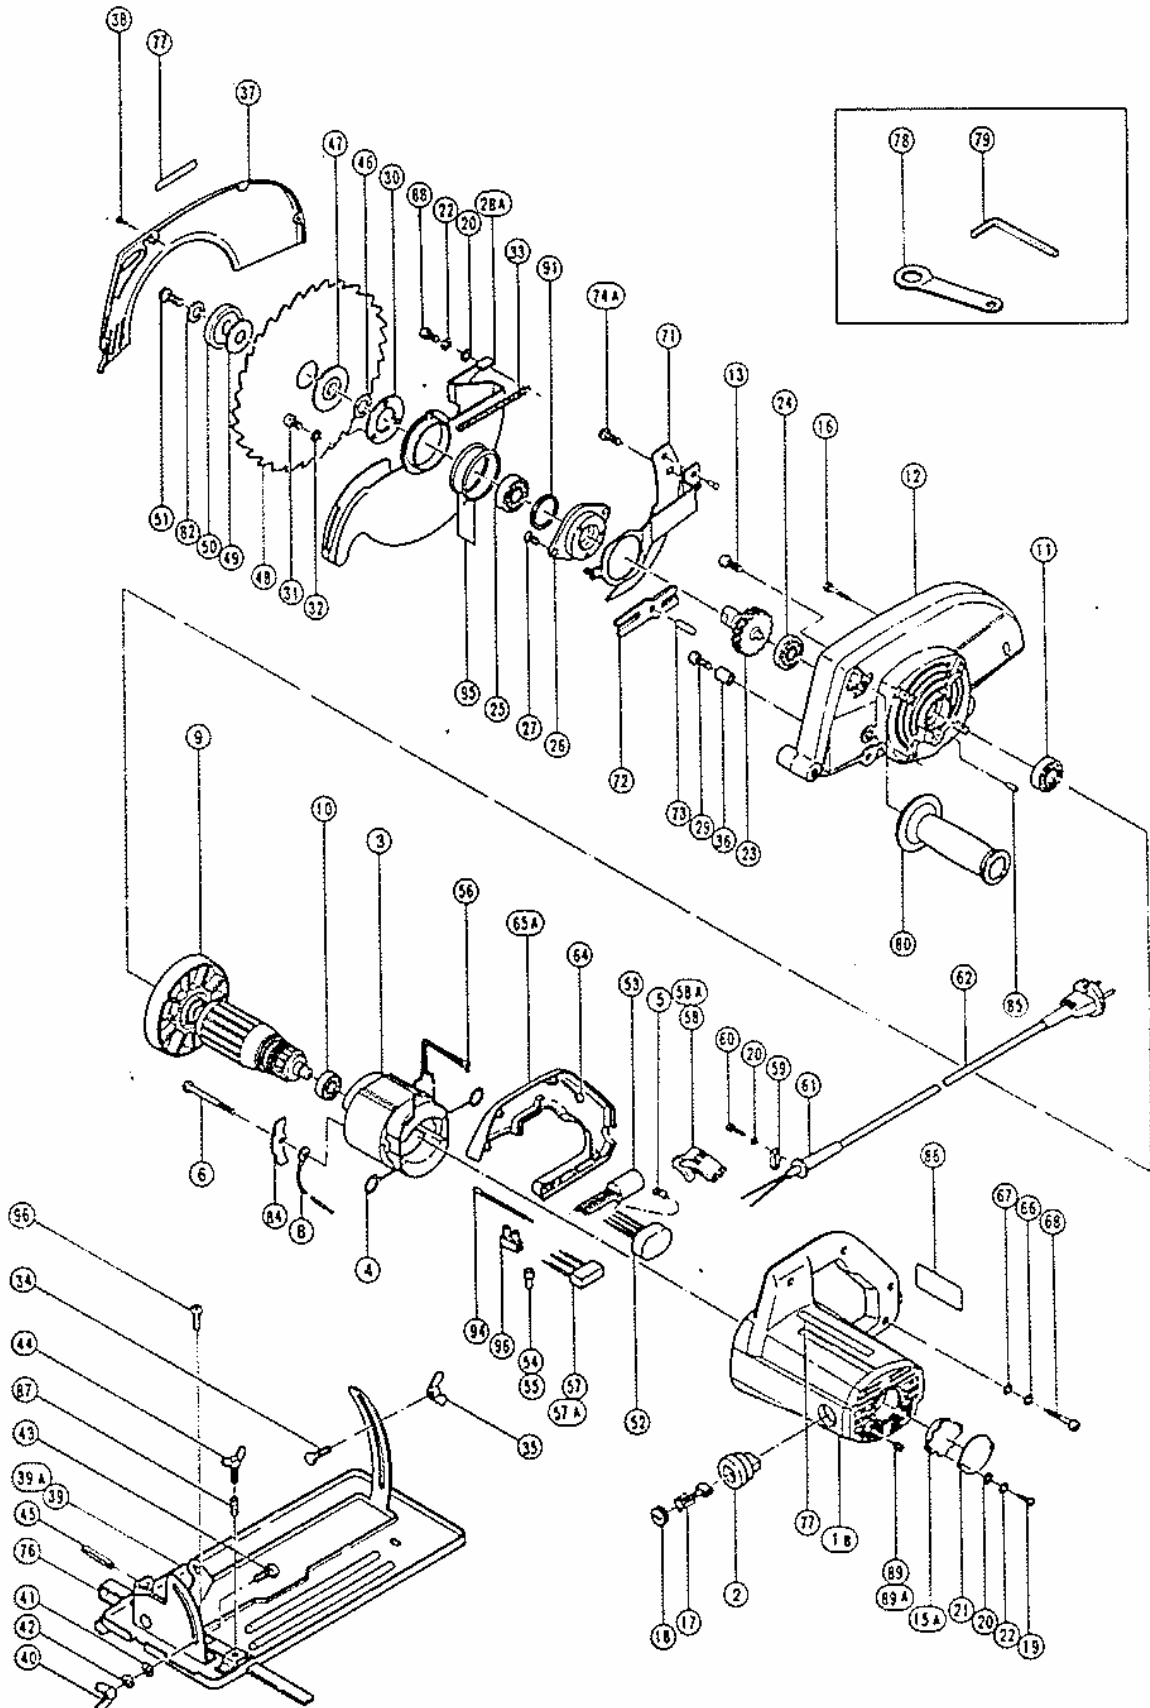

## ELECTRIC TOOL PARTS LIST

■ CIRCULAR SAW  
Model PSU-7

1987·11·30  
PSU-7(E6)