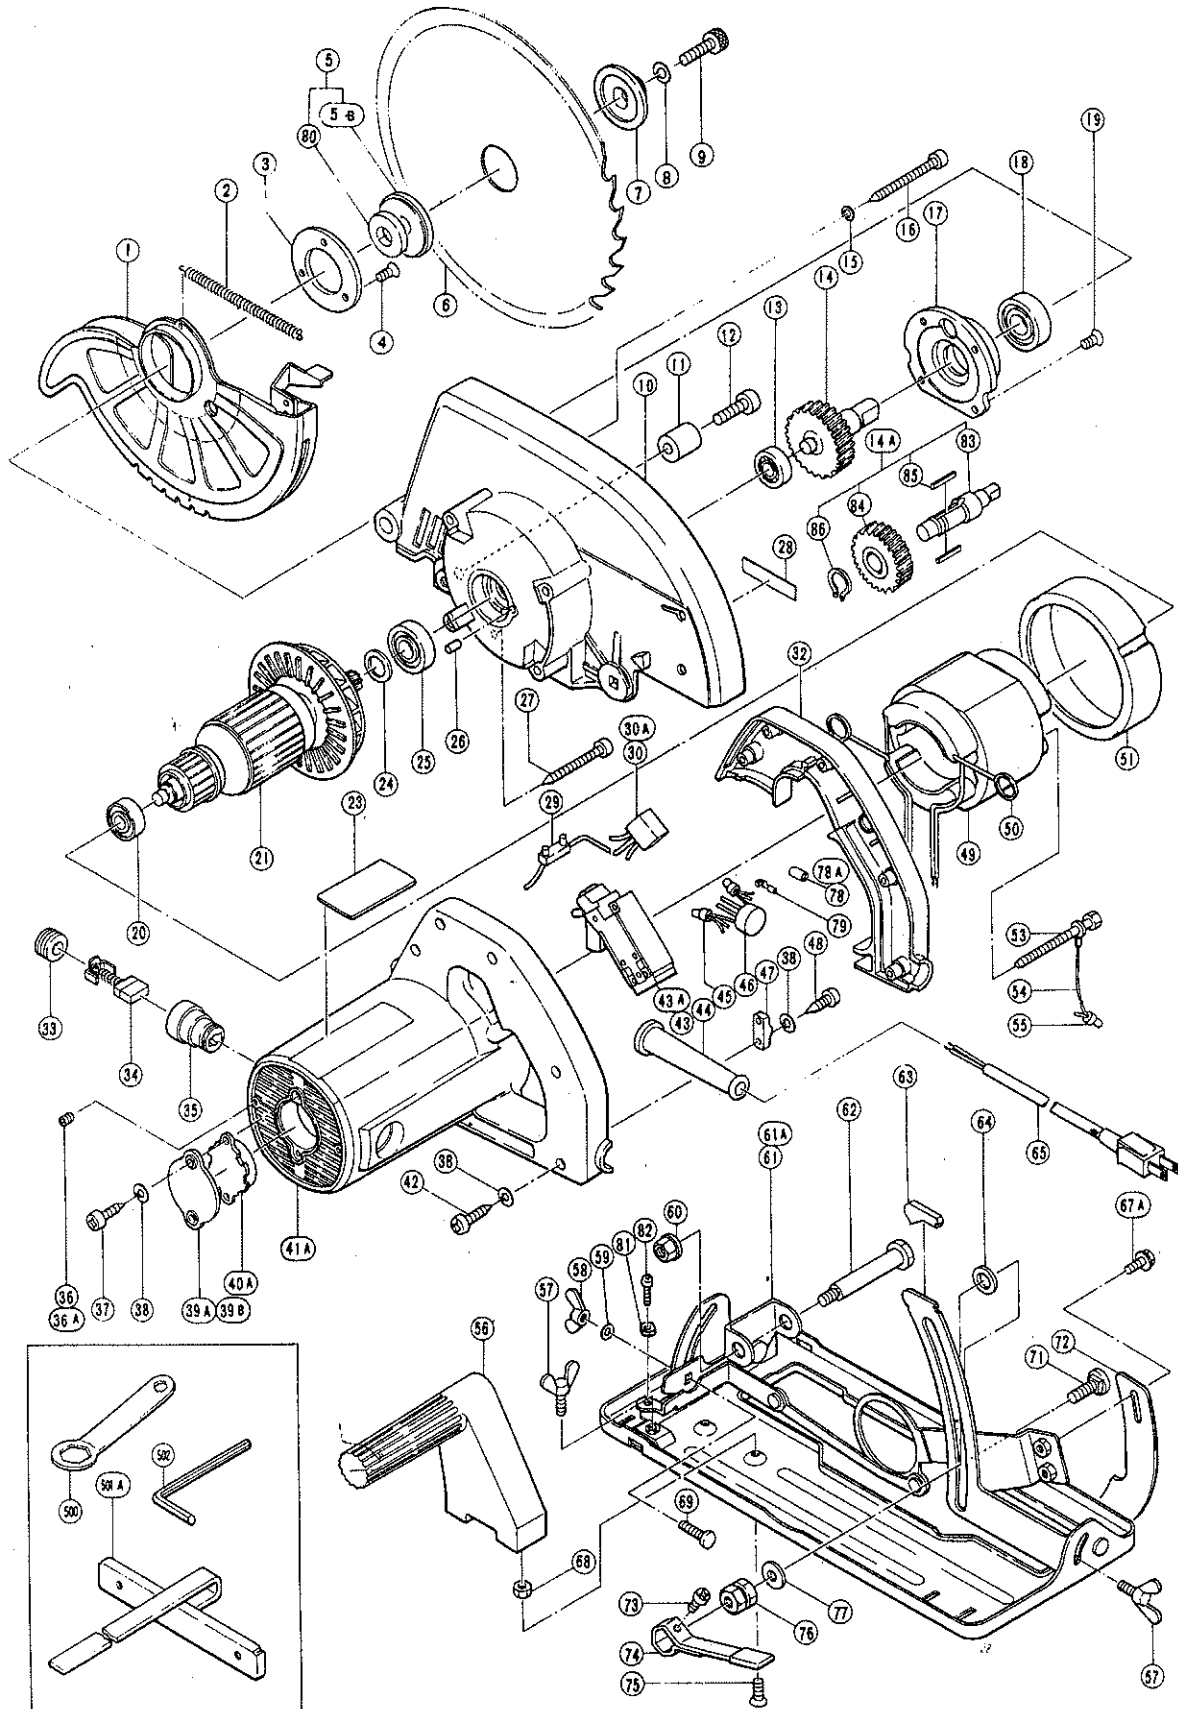

ELECTRIC TOOL PARTS LIST

■ 235mm CIRCULAR SAW

1987·11·30

Model PSU-9

PSU-9(E4)

PARTS

PSU-9(E4)

Item No.	Code No.	Part Name	Q'ty	Remarks
1	—	Safety Cover	1	See alternative parts
2	961405Z	Return Spring	1	
3	985004	Bearing Lid	1	
4	949322	Flat Hd. Screw M4 x 10	3	(10 pcs.)
5	—	Washer (A)	1	See alternative parts
6	—	Saw Balde	1	See alternative parts
7	961407Z	Washer (B)	1	
8	949457	Spring Lock Washer	1	for M8 (10 pcs.)
9	949760	Hexagon Socket Hd. Bolt M8 x 25	1	(10 pcs.)
10	961404Z	Gear Cover	1	
11	961439Z	Cushion	1	
12	949347	Machine Screw M8 x 30	1	(10 pcs.)
13	939470	Ball Bearing (6000VVCM PS-L)	1	
14	—	Spindle Gear Ass'y	1	See alternative parts
16	961413	Tapping Screw D5 x 65	2	
17	985003	Bearing Holder	1	
18	939231	Ball Bearing (6203VVCM)	1	
19	949333	Flat Hd. Screw M5 x 14	4	(10 pcs.)
20	939220	Ball Bearing (6200VVCM)	1	
21	—	Armature	1	See alternative parts
23	—	Name Plate	1	
24	939514	Washer	1	
25	939494	Ball Bearing (6202VVCM)	1	
26	946362	Bearing Lock	1	
27	931554	Tapping Screw D5 x 50	2	
28	950565	HITACHI Label	1	
29	—	Pillar Terminal	1	See alternative parts
30	—	Noise Suppressor	1	See alternative parts
32	961408Z	Handle Cover	1	
33	—	Brush Cap	2	See alternative parts
34	999044	Carbon Brush	2	(2 pcs.)
35	—	Brush Holder	2	See alternative parts
36	949368	Slotted Hd. Set Screw M4 x 10	2	till 10, 1985 (10 pcs.)
36A	938477	Hexagon Socket Hd. Set Screw M5 x 8	2	since 11, 1985
37	956384	Tapping Screw D4 x 20	2	
38	949423	Spring Lock Washer	9	for M4 (10 pcs.)
39	—	Cover Plate	1	See alternative parts
40A	—	Bearing Bushing	1	See alternative parts
41A	—	Housing Ass'y	1	See alternative parts
42	958705	Tapping Screw D4 x 25	5	
43	—	Switch	1	See alternative parts
44	—	Cord Armor	1	See alternative parts
45	—	Connector (50092)	2	See alternative parts
46	—	Choke Coil	1	See alternative parts
47	960266	Cord Clip	1	
48	954004	Tapping Screw D4 x 16	2	
49	—	Stator Ass'y	1	includes 50. See alternative parts
50	958032	Brush Terminal	2	
51	961401Z	Fan Guide	1	
53	961400	Hexagon Socket Hd. Tapping Screw D5 x 70	2	
54	—	Internal Wire	1	See alternative parts
55	—	Connector (50091)	1	See alternative parts
56	961412Z	Side Handle	1	