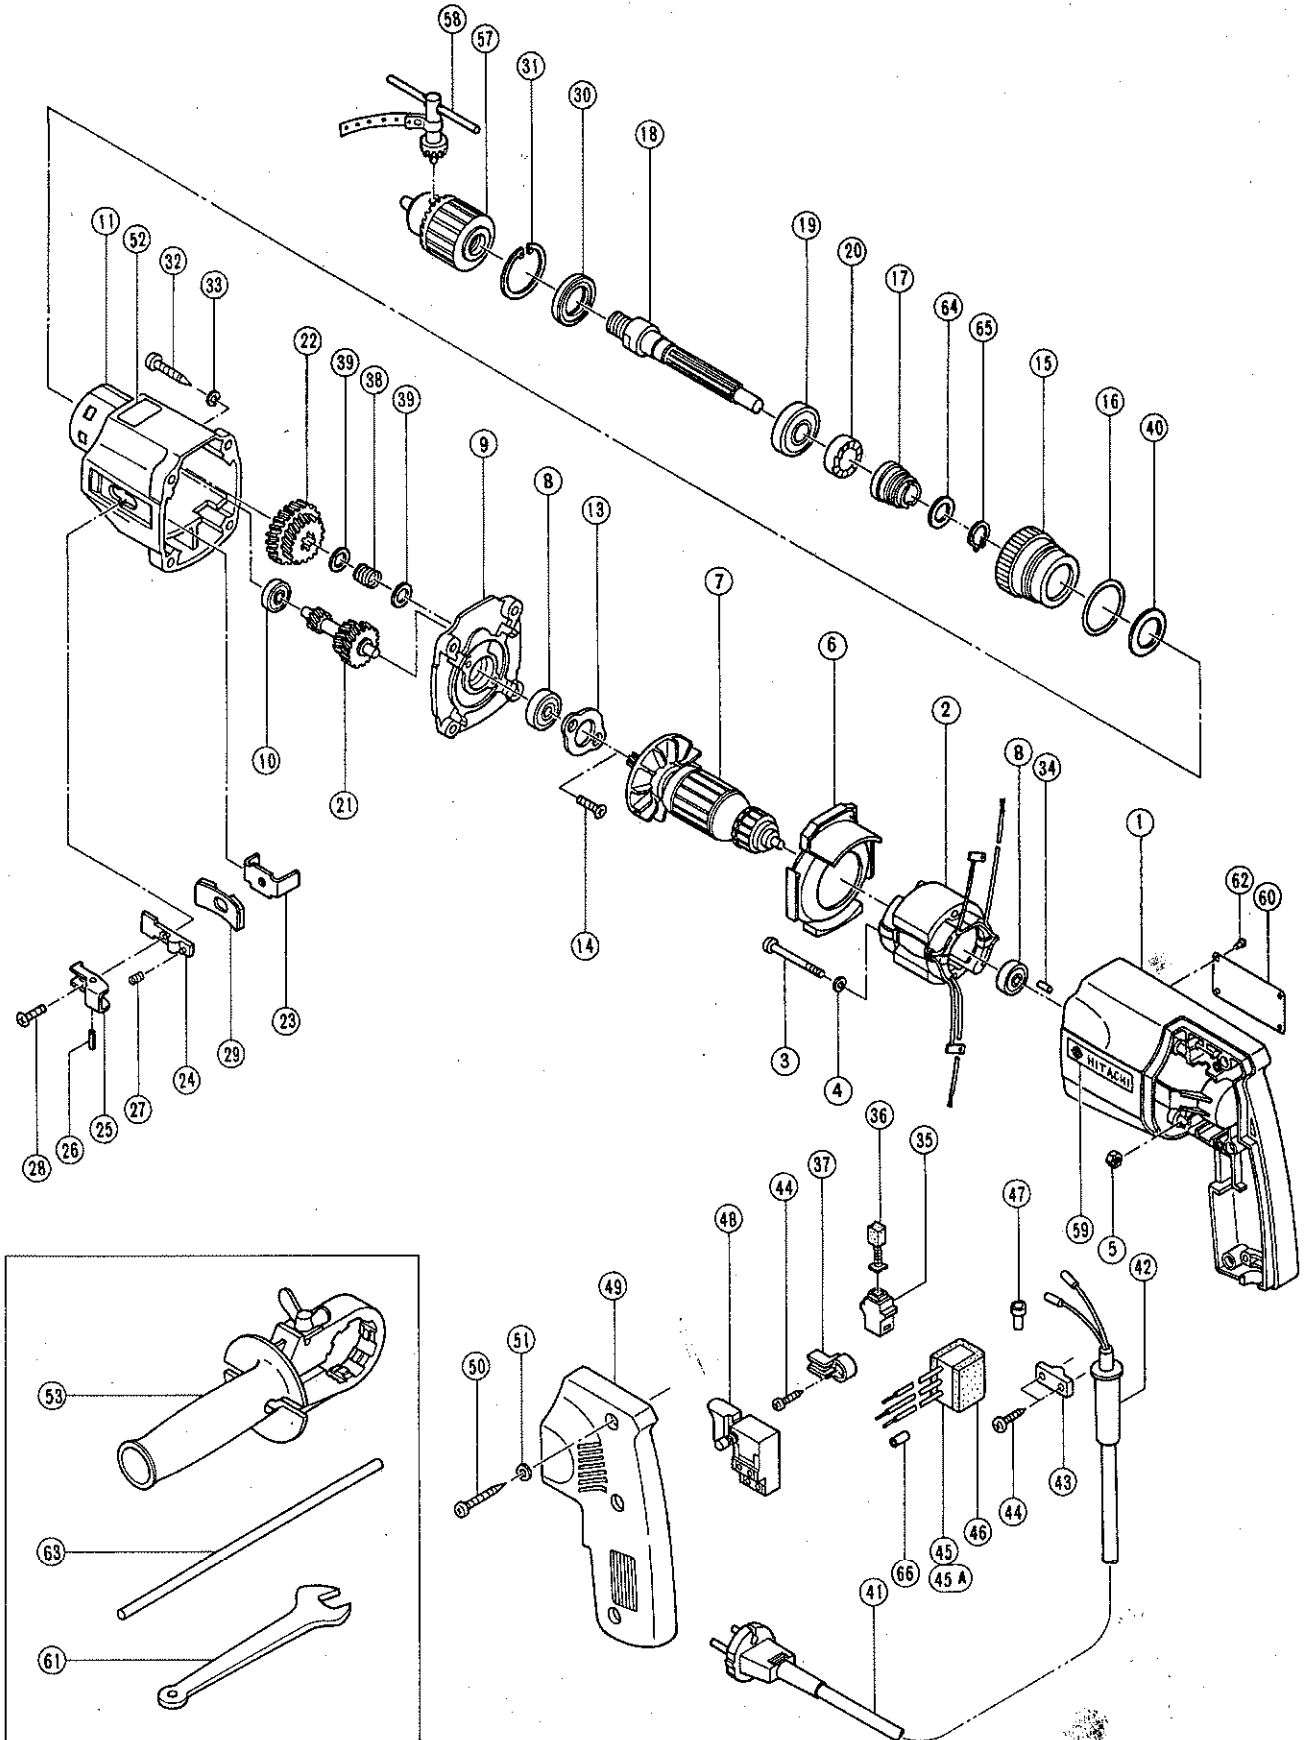

ELECTRIC TOOL PARTS LIST

■ IMPACT DRILL
Model VTP-13

1986·6·20
VTP-13(E5)

PARTS

VTP-13(E5)

Item No.	Code No.	Part Name	Q'ty	Remarks
1	971640	Housing	1	
2	—	Stator	1	See alternative parts
3	949278	Machine Screw	M4 x 55	2 (10 pcs.)
4	949453	Spring Lock Washer		2 for M4 (10 pcs.)
5	949554	Nut	M4	2 (10 pcs.)
6	971642	Fan Guide	1	
7	—	Armature	1	See alternative parts
8	939396	Ball Bearing	(608ZZC2)	2
9	971664	Inner Cover	1	
10	939396	Ball Bearing	(608ZZC2)	1
11	971644	Gear Cover	1	
13	971659	Bearing Holder	1	
14	949321	Flat Hd. Screw		2 (10 pcs.)
15	971645	Change Ring	1	
16	872767	O-Ring	1	
17	971646	Ratchet (A)	1	
18	980191	Spindle	1	
19	971673	Ball Bearing	(6002DDCM)	1
20	971648	Ratchet (B)	1	
21	971649	Second Pinion	1	
22	980172	Gear	1	
23	971651	Shift Arm	1	
24	971652	Shift Plate	1	
25	971653	Shift Lock	1	
26	949535	Roll Pin	D3 x 12	1 (10 pcs.)
27	943053	Spring (B)		1
28	949323	Flat Hd. Screw	M4 x 12	1 (10 pcs.)
29	971672	Seal Plate	1	
30	971654	Dust Seal	1	
31	948001	C-Type Retaining Ring		1 for I.D. 32 Hole
32	931875	Tapping Screw	M5 x 35	4
33	949454	Spring Lock Washer		4 for M5 (10 pcs.)
34	946362	Bearing Lock	1	
35	955203	Brush Holder	2	
36	999041	Carbon Brush	2	(2 pcs.)
37	971655	Holder Piece	2	
38	971656	Spring	1	
39	971657	Washer	2	
40	953038	Washer	1	
41	—	Cord	1	See alternative parts
42	—	Cord Armor	1	See alternative parts
43	937631	Cord Clip	1	
44	954004	Tapping Screw	D4 x 16	4
45	—	Noise Suppressor	1	See alternative parts
45A	—	Noise Suppressor	1	See alternative parts
46	—	Support (B)	1	See alternative parts
47	—	Connector	1	See alternative parts
48	—	Switch	1	See alternative parts
49	971660	Handle Cover	1	
50	956384	Tapping Screw	D4 x 20	3
51	949423	Washer		3 for M4 (10 pcs.)
52	971661	Label	1	
53	971662	Side Handle	1	