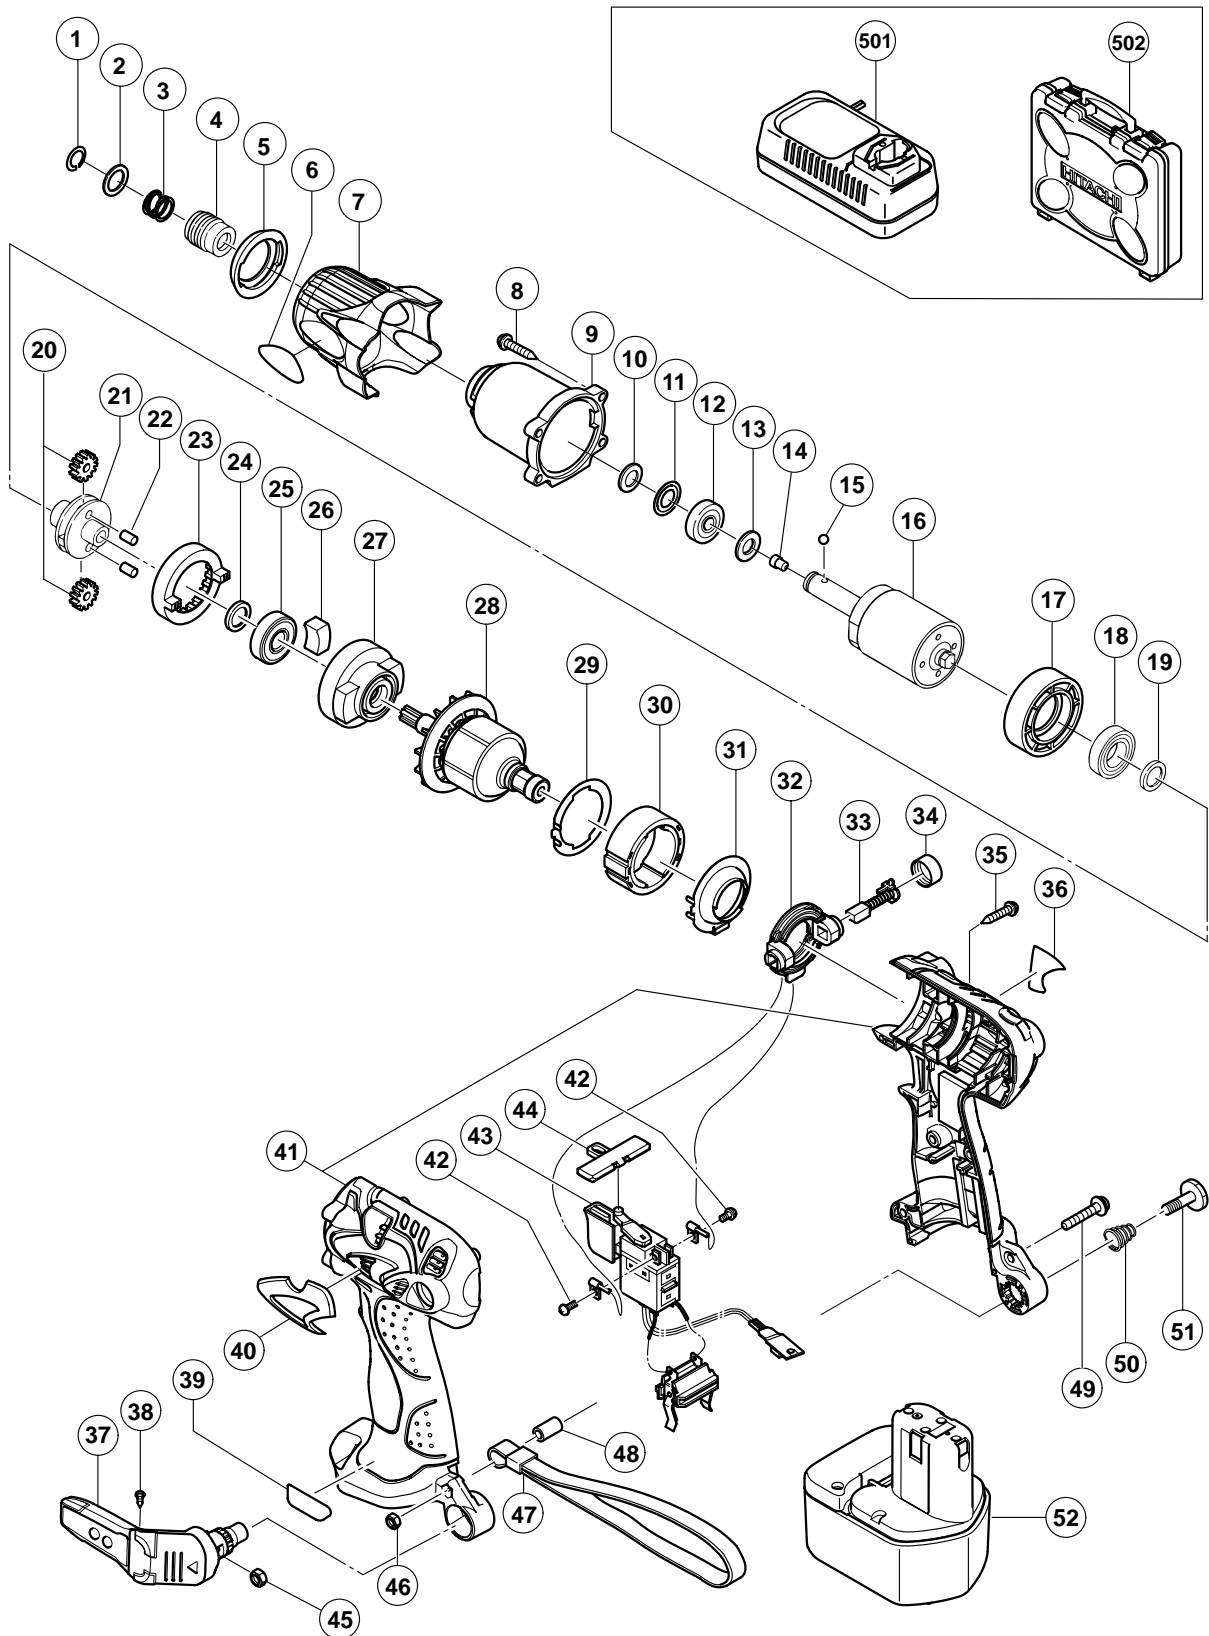

ELECTRIC TOOL PARTS LIST

■ CORDLESS OIL PULSE DRIVER 2004 • 3 • 25
Model WP 12DM (E1)

PARTS

WP 12DM

ITEM NO.	CODE NO.	DESCRIPTION	NO. USED	REMARKS
1	995-933	RETAINING RING	1	
2	307-899	RETAINER	1	
3	995-931	GUIDE SPRING	1	
4	307-782	GUIDE SLEEVE (A)	1	
5	322-239	FRONT CAP	1	
6		LABEL (D)	1	
7	322-887	PROTECTOR	1	
8	319-917	TAPPING SCREW (W/SP. WASHER) D4X25 (BLACK)	4	
9	322-238	HAMMER CASE	1	
10	322-218	FELT PACKING	1	
11	322-219	PACKING WASHER	1	
12	322-220	BALL BEARING 6801VVCMSRL	1	
13	320-319	WASHER (A)	1	
14	996-184	BIT PIECE	1	
15	959-148	STEEL BALL D3.175 (10 PCS.)	1	
16	003-455	OIL PULSE SET	1	
17	322-217	BEARING COVER	1	
18	690-2VV	BALL BEARING 6902VVCMP2L	1	
19	313-058	WASHER	1	
20	321-667	IDLE GEAR SET (2 PCS.)	2	
21	322-221	GEAR HOLDER	1	
22	319-914	NEEDLE ROLLER	2	
23	320-877	RING GEAR (C)	1	
24	319-911	WASHER (E)	1	
25	690-1VV	BALL BEARING 6901VVCMP2L	1	
26	319-909	DAMPER	2	
27	321-664	INNER COVER (A)	1	
28	360-620	ARMATURE DC 12V	1	
29	321-659	SIDE YOKE	1	
30	321-668	MAGNET (D)	1	
31	321-663	DUST GUARD FIN (A)	1	
32	321-662	BRUSH BLOCK	1	
33	999-054	CARBON BRUSH 5X6X11.5 (1 PAIR)	2	
34	319-918	BRUSH CAP	2	
35	302-086	TAPPING SCREW (W/FLANGE) D4X20 (BLACK)	7	
36		NAME PLATE	1	
37	321-918	HOOK ASS'Y (W/LIGHT)	1	INCLUD. 38, 45
38	321-672	TAPPING SCREW D2X6	2	
39		CAUTION LABEL (A)	1	
40	322-339	HITACHI PLATE	1	
41	322-174	HOUSING (A).(B) SET (GREEN)	1	
42	994-532	MACHINE SCREW (W/SP. WASHER) M3X5	2	
43	319-906	DC-SPEED CONTROL SWITCH	1	
44	321-661	PUSHING BUTTON (A)	1	
45	320-288	V-LOCK NUT M5	1	
46	949-565	LOCK NUT M4 (10 PCS.)	1	
47	306-952	STRAP (BLACK)	1	
48	322-718	SLEEVE (A)	1	
49	676-386	MACHINE SCREW (W/WASHERS) M4X25	1	
50	319-926	HOOK SPRING	1	
51	319-927	SPECIAL SCREW M5	1	