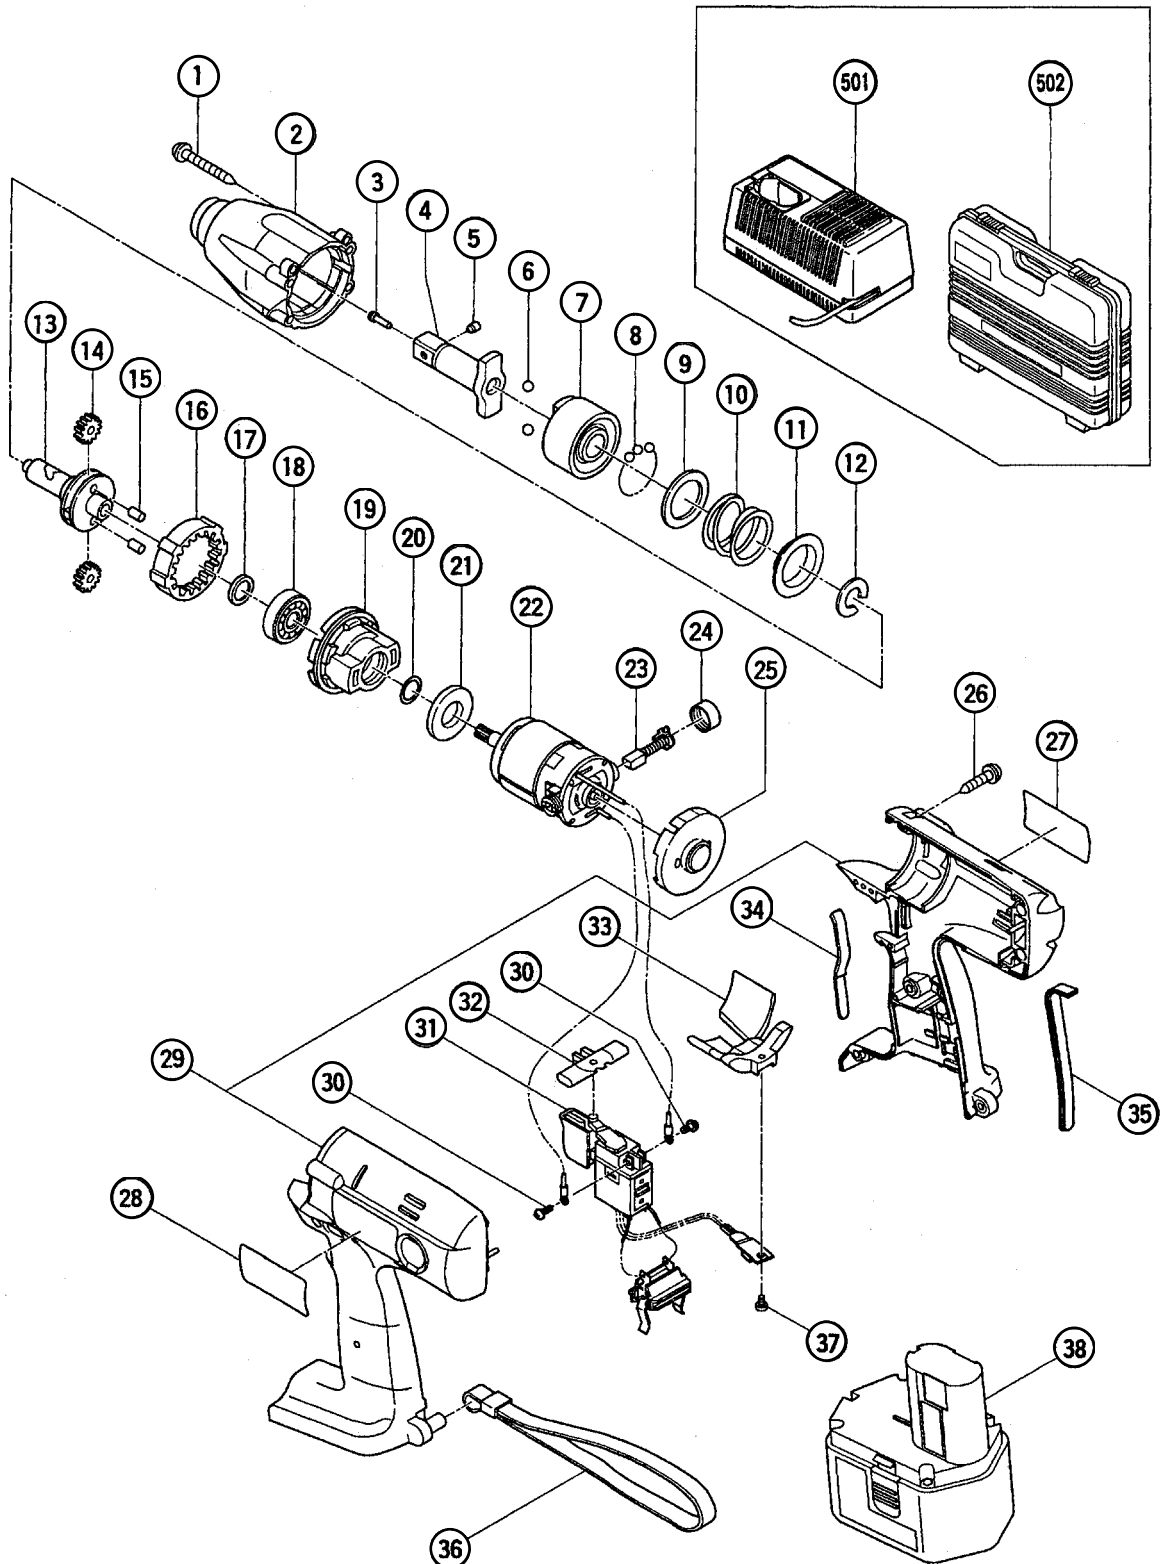

ELECTRIC TOOL PARTS LIST

■ CORDLESS IMPACT WRENCH

2000•6•20

Model WR 14DH

(E1)

STANDARD ACCESSORIES

WR 14DH

ITEM NO.	CODE NO.	DESCRIPTION	NO. USED	REMARKS
501		CHAGER (MODEL UC 14YF2)	1	
502	318-392	CASE	1	