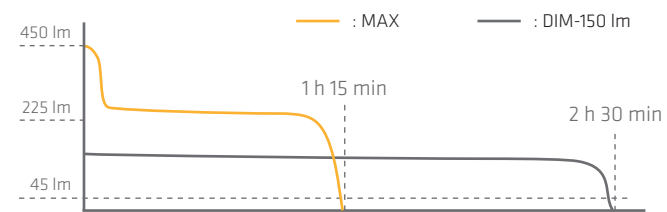

Q1 | POWERFUL PENLIGHTS

Q1 mini

Q2 | ULTRA COMPACT

Q2

UK INTERNAL USB-C CHARGING
FR CHARGEMENT INTERNE PAR USB C
DE INTERNE USB-C LADUNG
DK INTERN USB-C OPLADNING
ES RECARGA INTERNA USB-C

Q1r

UK POWERFUL PEN TORCH
FR LAMPE STYLO PUISSANTE
DE HELLE STIFTLAMPE
DK KRAFTIG PENLYGTE
ES LINTERNA POTENTE

UK ROTATING HYPERFOCUS
FR MISE AU POINT ROTATIVE
DE DREHBARER HYPERFOKUS
DK ROTERENDE HYPERFOCUS
ES ENFOQUE GIRATORIO

P/N: 501.2011

120 LUMENS | 1 x AAA | 60 m | 10° - 70° | KEYRING | ROTATING HYPERFOCUS

Q1

P/N: 501.3011

160 LUMENS | 2 x AAA | 70 m | 10° - 70° | TOUCH SWITCH | ROTATING HYPERFOCUS

Q1 TRUE COLOR

P/N: 501.4011

160 LUMENS | 2 x AAA | 50 m | 20° - 70° | TRUE COLOR HIGH CRI + 90 | ROTATING HYPERFOCUS

Q1r

P/N: 501.5011

550 LUMENS | Li-Po 720 mAh | 100 m | 20° - 70° | INTERNAL USB-C CHARGING | ROTATING HYPERFOCUS

UK INTERNAL CHARGING
FR CHARGEMENT INTERNE
DE INTERNE LADUNG
DK INTERN OPLADNING
ES RECARGA INTERNA

Q2r

UK DIMMING + MEMORY
FR VARIATEUR- MEMOIRE
DE DIMMUNG UND MEMORY
DK DIMMING + HUKOMMELSE
ES ATENUADO + MEMORIA

UK HIGH CAPACITY LI-PO
FR LI-PO DE HAUTE CAPACITE
DE HOCHKAPAZITÄTS LI-PO
DK HØJKAPACITETS BATTERI
ES ALTA CAPACIDAD LI-PO

P/N: 502.1011

200 LUMENS | 1 x AA | 150 m | 10° - 70° | TOUCH SWITCH | SLIDING HYPERFOCUS

Q2r

P/N: 502.5011

450 LUMENS | Li-Po 1100 mAh | 175 m | 10° - 70° | INTERNAL USB CHARGING | SLIDING HYPERFOCUS

Q2r
INTERNAL CHARGING

Q1r

Q2r