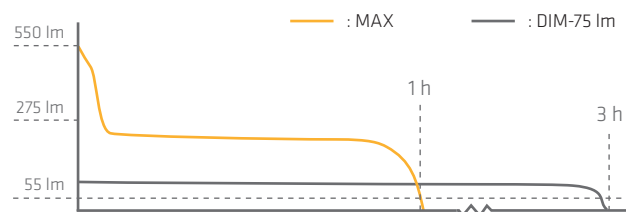

Q1 | POWERFUL PENLIGHTS

Q1 mini

Q2 | ULTRA COMPACT

Q2

UK INTERNAL USB-C CHARGING
FR CHARGEMENT INTERNE PAR USB C
DE INTERNE USB-C LADUNG
DK INTERN USB-C OPLADNING
ES RECARGA INTERNA USB-C

Q1r

UK POWERFUL PEN TORCH
FR LAMPE STYLO PUISSANTE
DE HELLE STIFTLAMPE
DK KRAFTIG PENLYGTE
ES LINTERNA POTENTE

UK ROTATING HYPERFOCUS
FR MISE AU POINT ROTATIVE
DE DREHBARER HYPERFOKUS
DK ROTERENDE HYPERFOCUS
ES ENFOQUE GIRATORIO

P/N: 501.2011

120 LUMENS | 1 x AAA | 60 m | 10° - 70° | KEYRING | ROTATING HYPERFOCUS

Q1

P/N: 501.3011

160 LUMENS | 2 x AAA | 70 m | 10° - 70° | TOUCH SWITCH | ROTATING HYPERFOCUS

Q1 TRUE COLOR

P/N: 501.4011

160 LUMENS | 2 x AAA | 50 m | 20° - 70° | TRUE COLOR HIGH CRI + 90 | ROTATING HYPERFOCUS

Q1r

P/N: 501.5011

550 LUMENS | Li-Po 720 mAh | 100 m | 20° - 70° | INTERNAL USB-C CHARGING | ROTATING HYPERFOCUS

UK INTERNAL CHARGING
FR CHARGEMENT INTERNE
DE INTERNE LADUNG
DK INTERN OPLADNING
ES RECARGA INTERNA

Q2r

UK DIMMING + MEMORY
FR VARIATEUR- MEMOIRE
DE DIMMUNG UND MEMORY
DK DIMMING + HUKOMMELSE
ES ATENUADO + MEMORIA

UK HIGH CAPACITY LI-PO
FR LI-PO DE HAUTE CAPACITE
DE HOCHKAPAZITÄTS LI-PO
DK HØJKAPACITETS BATTERI
ES ALTA CAPACIDAD LI-PO

P/N: 502.1011

200 LUMENS | 1 x AA | 150 m | 10° - 70° | TOUCH SWITCH | SLIDING HYPERFOCUS

Q2r

P/N: 502.5011

450 LUMENS | Li-Po 1100 mAh | 175 m | 10° - 70° | INTERNAL USB CHARGING | SLIDING HYPERFOCUS

Q2r
INTERNAL CHARGING

Q1r

Q2r