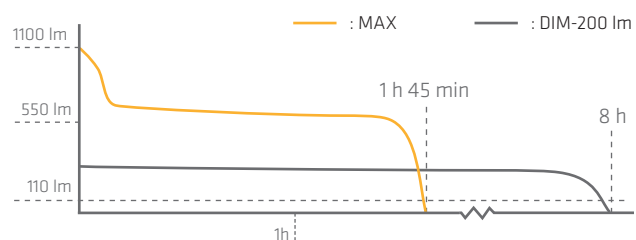

Q3 | COMPACT POWER

UK WATER- AND DUSTPROOF - IP68
FR ÉTANCHE À L'EAU ET À LA POUSSIÈRE - IP68
DE WASSER UND STAUBDICHT - IP68
DK VAND- OG STØVTÆT - IP68
ES RESISTENTE AL AGUA Y AL POLVO - IP68

Q3r

UK 3000 MAH BATTERY WITH USB
FR BATTERIE 3000 MAH AVEC USB
DE 3000 MAH BATTERIE MIT USB
DK 3000 MAH BATTERI MED USB
ES BATERÍA DE 3000 MAH CON USB

UK ROTATING HYPERFOCUS
FR MISE AU POINT ROTATIVE
DE DREHBARER HYPERFOKUS
DK ROTERENDE HYPERFOKUS
ES ENFOQUE DESLIZANTE

Q3 classic

SCAN FOR MORE INFO

P/N: 503.1511

330 LUMENS

Q3

SCAN FOR MORE INFO

P/N: 503.1111

380 LUMENS

Q3r

SCAN FOR MORE INFO

P/N: 503.5211

1100 LUMENS

Q3r

WATERPROOF
IP68

Q4 | FULL FEATURED

UK PROFESSIONAL POUCH INCLUDED
FR ETUI PROFESSIONNEL INCLUS
DE PROFI-GÜRTELTASCHE INKLUSIVE
DK INKLUSIV PROFESSIONEL TASKE
ES FUNDA PROFESIONAL INCLUIDA

Q4

UK DIMMING + MEMORY
FR VARIATEUR-MEMOIRE
DE DIMMUNG UND MEMORY
DK DIMMING + HUKOMMELSE
ES ATENUADO + MEMORIA

UK SLIDING HYPERFOCUS
FR MISE AU POINT COULISSANTE
DE SCHIEBE HYPERFOKUS
DK GLIDENDE HYPERFOKUS
ES ENFOQUE DESLIZANTE

Q4

SCAN FOR MORE INFO

P/N: 504.1011

400 LUMENS

Q4 defend

SCAN FOR MORE INFO

P/N: 504.4011

400 LUMENS

Q4 defend

ANTI ROLL RING

Q3r

Q4