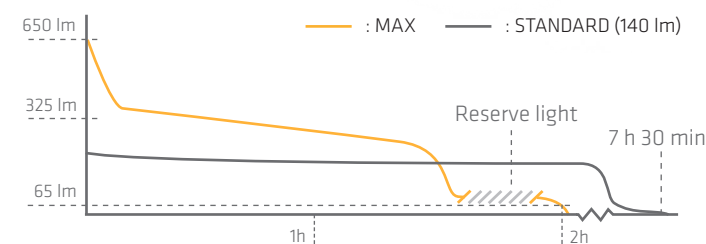

## V3air rechargeable

**600 LUMENS** | Li-Ion 3000 mAh | 150 m | 20° / 60° | MULTI-FUNCTIONAL | MAGNETIC