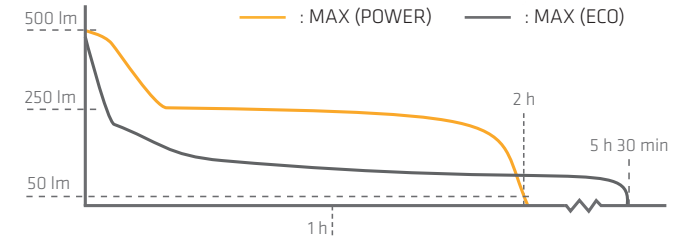

S4 *rechargeable*

SCAN FOR MORE INFO

P/N: 604.5005

S4 *rechargeable*