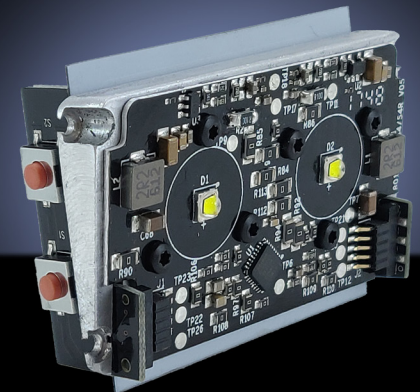

S4 *rechargeable*

DC CONVERTER TECHNOLOGY