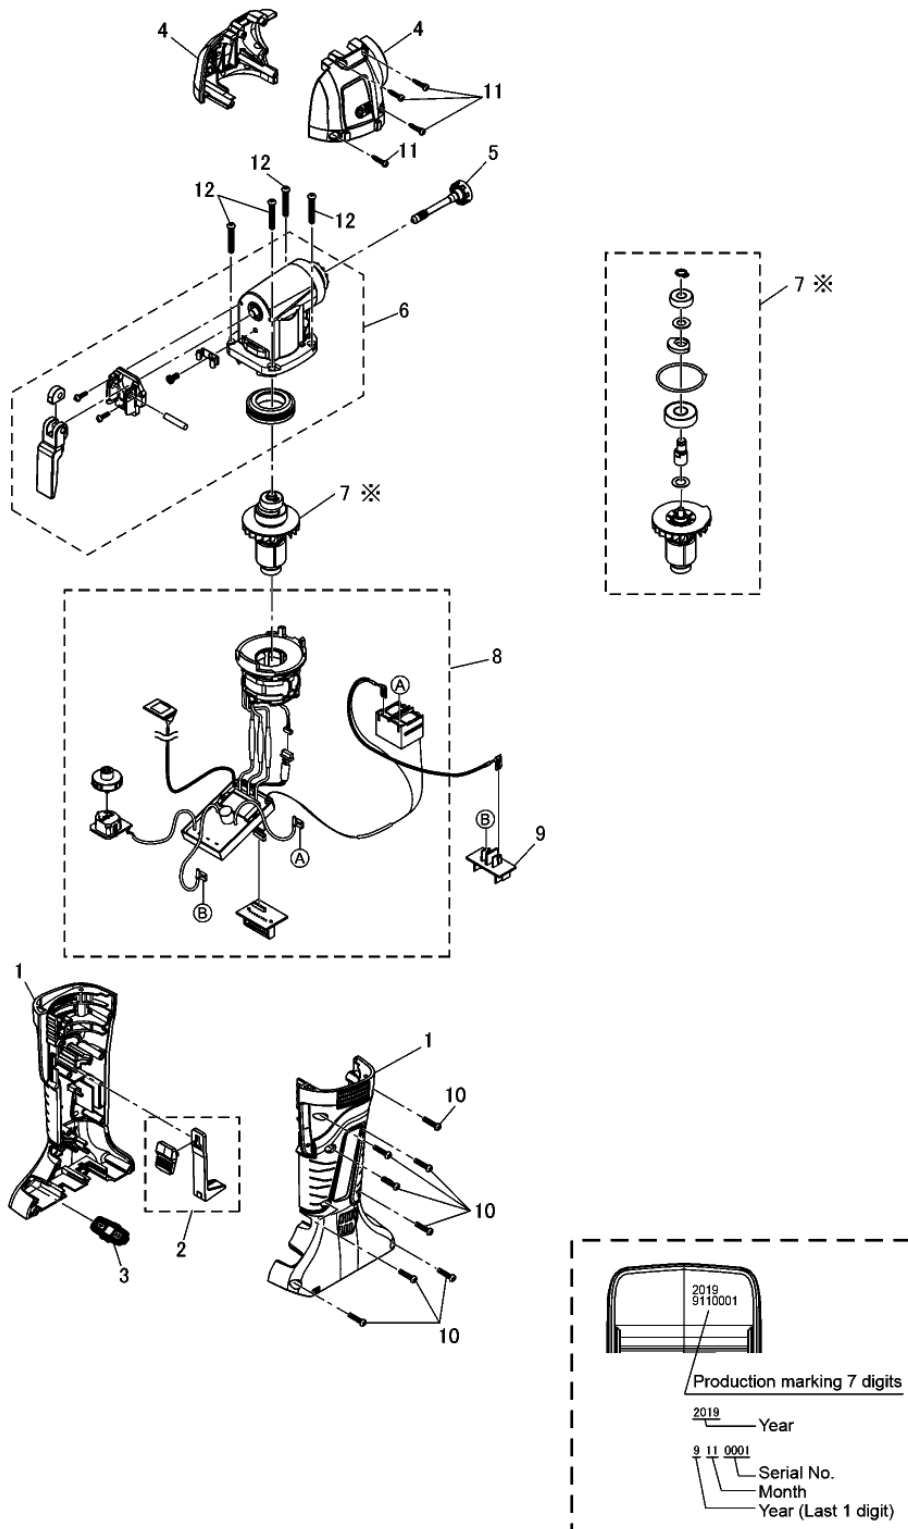

Exploded View and Replacement Parts List

Model No. : EY46A5 Exploded View

Model No. : EY46A5 Parts List

Change	Safety	Ref. No.	Part No.	Part Name & Description	Q'ty	Remarks
		1	WEY46A5K3102	HOUSING AB SET	1	
		2	WEY46A5K3201	BLADE RELEASE LEVER SET	1	
		3	WEY46A5K3301	DISPLAY PLATE	1	
		4	WEY46A5K3401	HEAD COVER AB SET	1	
		5	WEY46A5L0101	FIXING BOLT	1	
		6	WEY46A5L1201	GEAR CASE UNIT	1	
		7	WEY46A5L1301	ROTOR ASSEMBLY	1	
		8	WEY46A5L2101	SWITCH PCB AND STATOR UNIT	1	
		9	WEY7540L2157	BATTERY TERMINAL BLOCK	1	
		10	WEY46A5K6201	TORX SCREW	8	(3.5*15), (5PCS/PK)
		11	WEY46A5K6301	TORX SCREW	4	(3*14), (5PCS/PK)
		12	WEY46A5K6401	TORX SCREW	4	(4*25), (5PCS/PK)
		-	WEY46A5K8108	OPERATING INSTRUCTIONS	1	
		-	WEY6705X5527	SUNLIGHT GREASE	1	