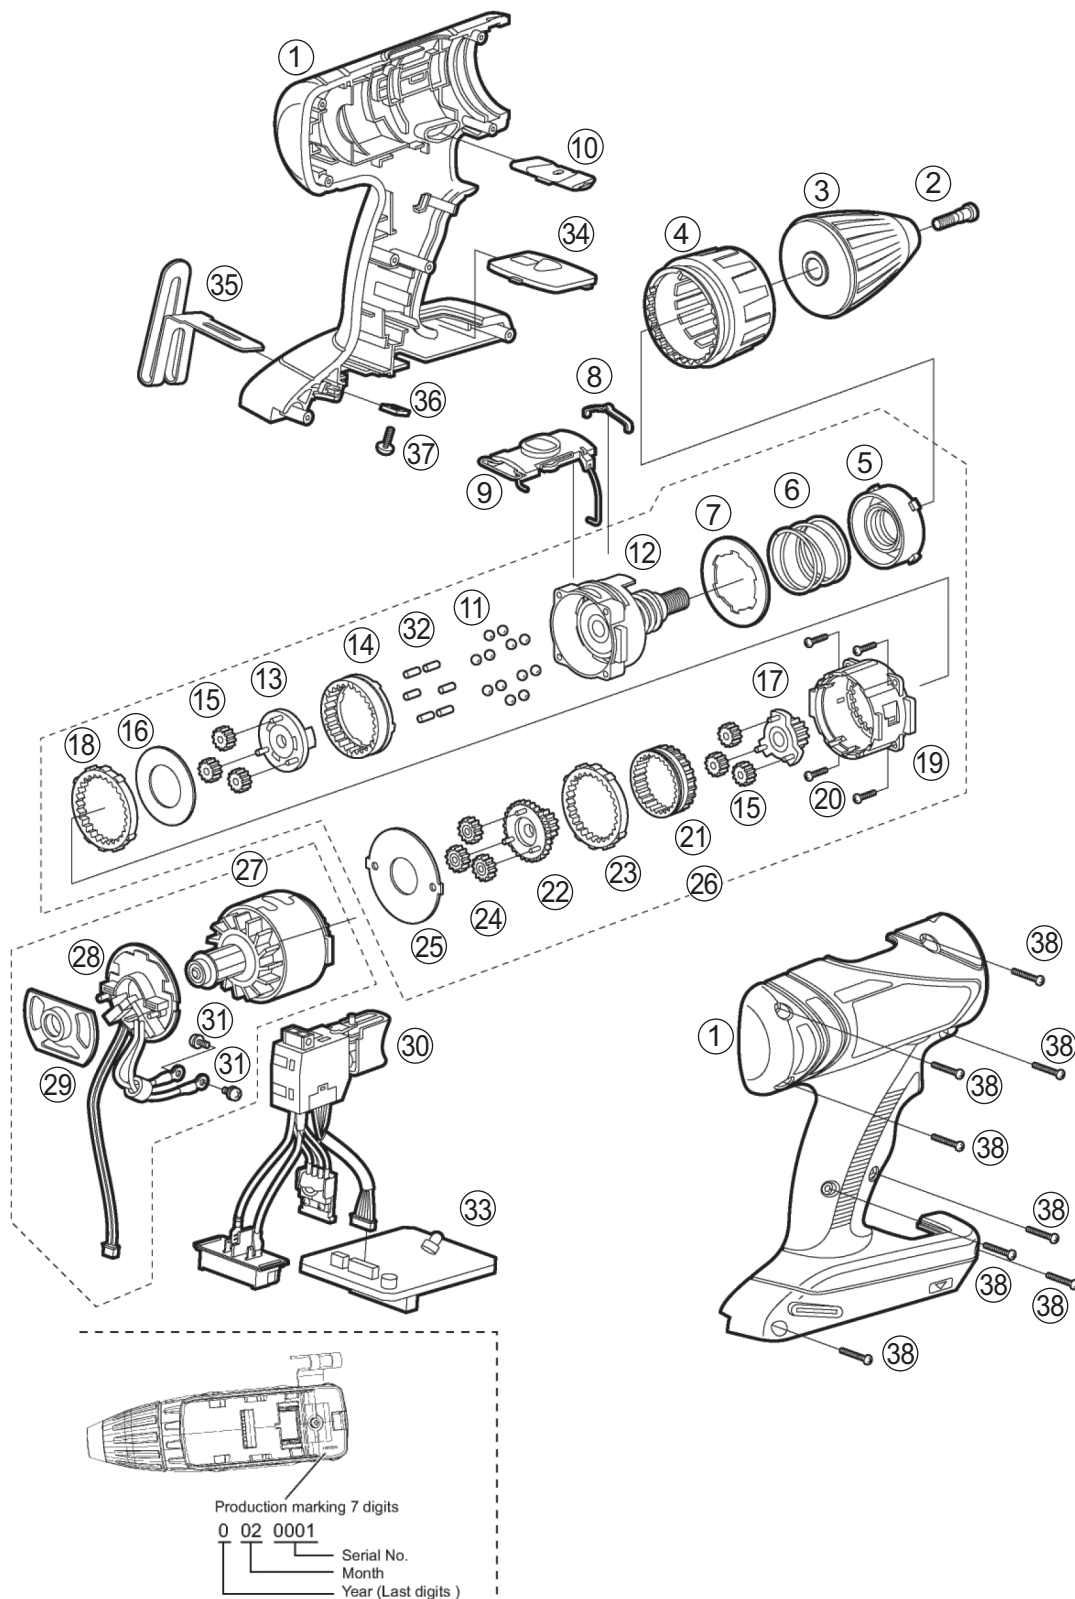

Exploded View and Replacement Parts List- PARTS LOCATION

REPLACEMENT PARTS LIST

MODEL No.EY7451

Safety	Ref. No.	Part No.	Part Name & Description	Q'ty	Remarks
	1	WEY7451K3078	HOUSING AB SET	1	
	2	WEY6450L6808	CHUCK FASTENING SCREW	1	
	3	WEY7441K7917	KEYLESS CHUCK	1	
	4	WEY7441H3227	CLUTCH HANDLE	1	
	5	WEY7441L0637	ADJUSTING SCREW	1	
	6	WEY7441L0177	CLUTCH SPRING	1	
	7	WEY7441L0577	CLUTCH PLATE	1	
	8	WEYT107L0457	CLICK SPRING A	1	
	9	WEY7460H3237	H/L CHANGE HANDLE	1	
	10	WEY7460H3248	F/R SELECTOR HANDLE	1	
	11	WEY7441L6968	STEEL BALL	12	($\phi 5$) (12PCS/PK)
	12	WEY7441L1088	DRIVING BLOCK	1	
	13	WEY7441L1138	CARRIER	1	
	14	WEY7441L1428	RING GEAR	1	
	15	WEY7441L1348	PLANET GEAR	6	(3PCS/PK)
	16	WEY7441L0858	THRUST PLATE	1	($\phi 37.95$)
	17	WEY7441L1118	CARRIER	1	
	18	WEY7441L0268	STOPPPER	1	
	19	WEY7441L1768	GEAR CASE	1	
	20	WEY7441K9628	TAPPING SCREW	4	(K3-12)
	21	WEY7441L1458	RING GEAR A	1	
	22	WEY7441L1128	CARRIER B	1	
	23	WEY7441L1468	RING GEAR B	1	
	24	WEY7441L1368	PLANET GEAR B	3	(3PCS/PK)
	25	WEY7441L0888	THRUST PLATE	1	$\phi 37.8$
	26	WEY7441L4057	GEAR BOX BLOCK	1	
	27	WEY7451L1008	MOTOR ASSEMBLY	1	
	28	WEY7441L2579	MOTOR BRUSH ASSEMBLY	1	
	29	WEY7441L0128	FIXING PLATE	1	
	30	WEY7441L2007	SWITCH ASSEMBLY	1	
	31	WEY7441L6028	SCREW	2	(K3-6)
	32	WEY7441L0378	ROLLER SET	6	($\phi 3.175 \times 7.2$) (6PCS/PK)
	33	WEY7451L2118	WATERPROOF CIRCUIT ASSEMBLY	1	
	34	WEY7451K3958	OPERATION PANEL	1	
	35	WEY7543K3187	PLATE HOOK	1	
	36	WEY7441L6487	NUT	1	(M4)
	37	WEY7441K6217	SCREW	1	(4-14)
	38	WEY7441K9038	TAPPING SCREW	8	(K3-20)
	-	WEY9633K7010	TOOL CASE	1	
	-	WEY7441K81P0	OPERATING INSTRUCTIONS	1	