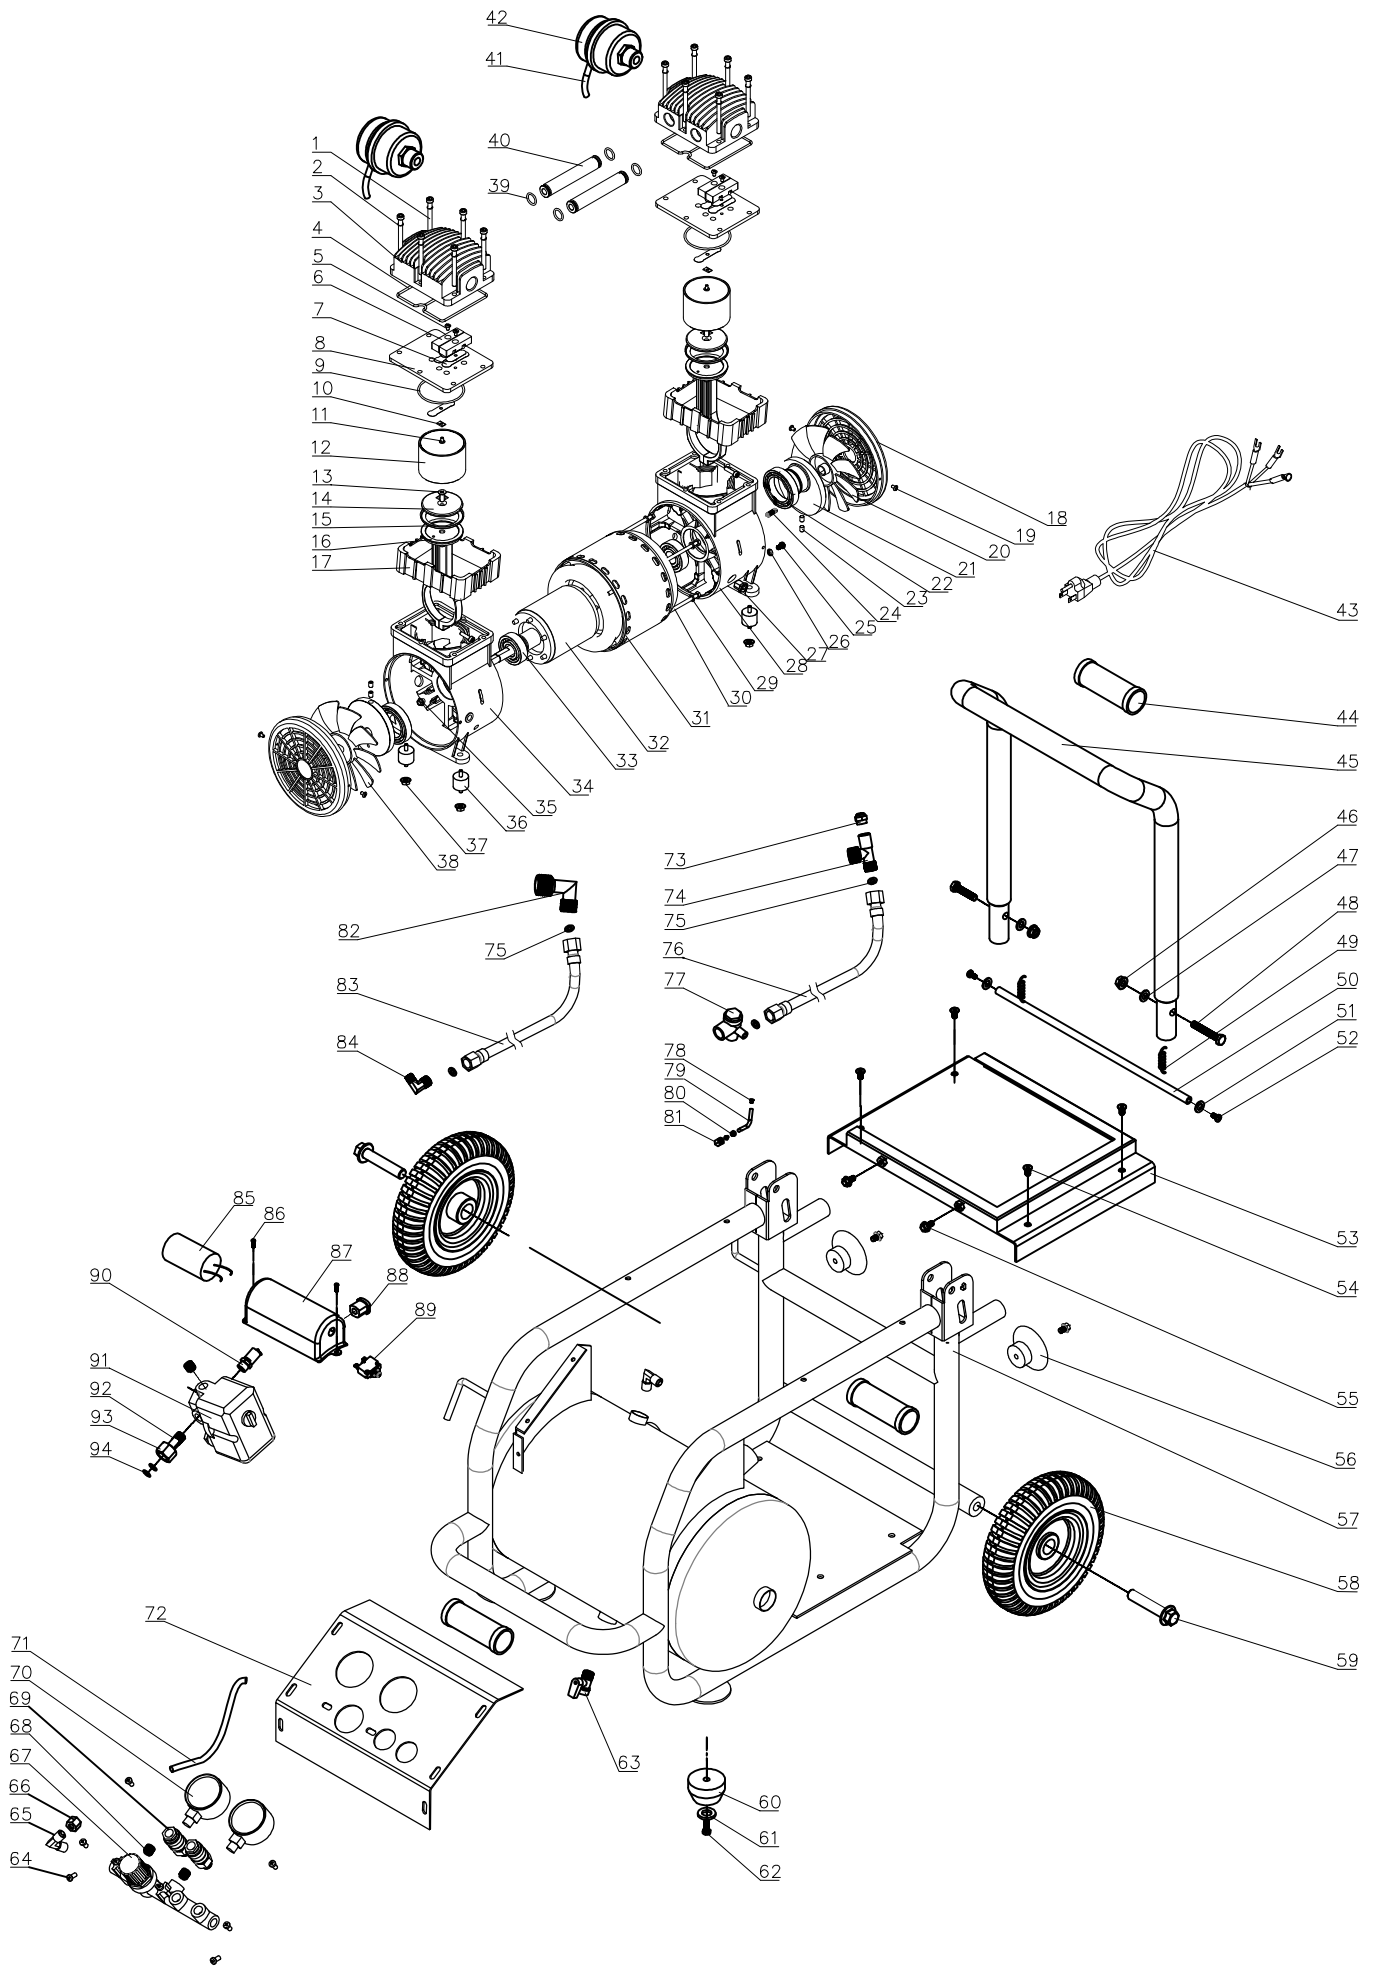

AIR20/240

AIR20/240 PARTS LIST

Pos. No	Article No	Description	QTY per unit
1	203010.032	Screw	12
2	205020.011	Cushion	12
3	311111.018	Cylinder Head	2
4	210003.004	Seal	2
5	203014.003	Screw	2
6	315111.002	Limit Range Implement	2
7	315211.005	Valve Block	4
8	315311.007	Valve Board	2
9	210002.007	O-Ring	2
10	315511.003	Valve Block clamp	2
11	203014.003	Screw	2
12	311311.009	Cylinder	2
13	203012.006	Screw	2
14	312111.004	Piston Cup Clamp	2
15	312711.006	Piston Cup	2
16	313112.008	Connecting Rod	2
17	311411.004	Heightening the lining	2
18	323211.003	Wind Scooper	2
19	203016.003	Screw	4
20	323112.007	A Fan	1
21	313411.010	Crank	2
22	208001.042	Bearing	2
23	203017.004	Screw	8
24	207002.004	circlip for shaft	2
25	203013.012	Screw	1
26	205022.001	Serrated Lock Washers Internal Teeth	1
27	326211.002	Power Cord Buckle	1
28	314111.007	Right Crankcase	1
29	205020.003	Cushion	4
30	201011.010	Bolt	4
31	321111.033	Motor Staotr	1
32	321311.009	Motor Rator	1
33	208001.034	Bearing	2
34	314111.008	Left Crankcase	1
35	204011.001	Nut	4
36	352212.005	Shock Pad	4
37	204011.003	Nut	4
38	323112.008	B Fan	1