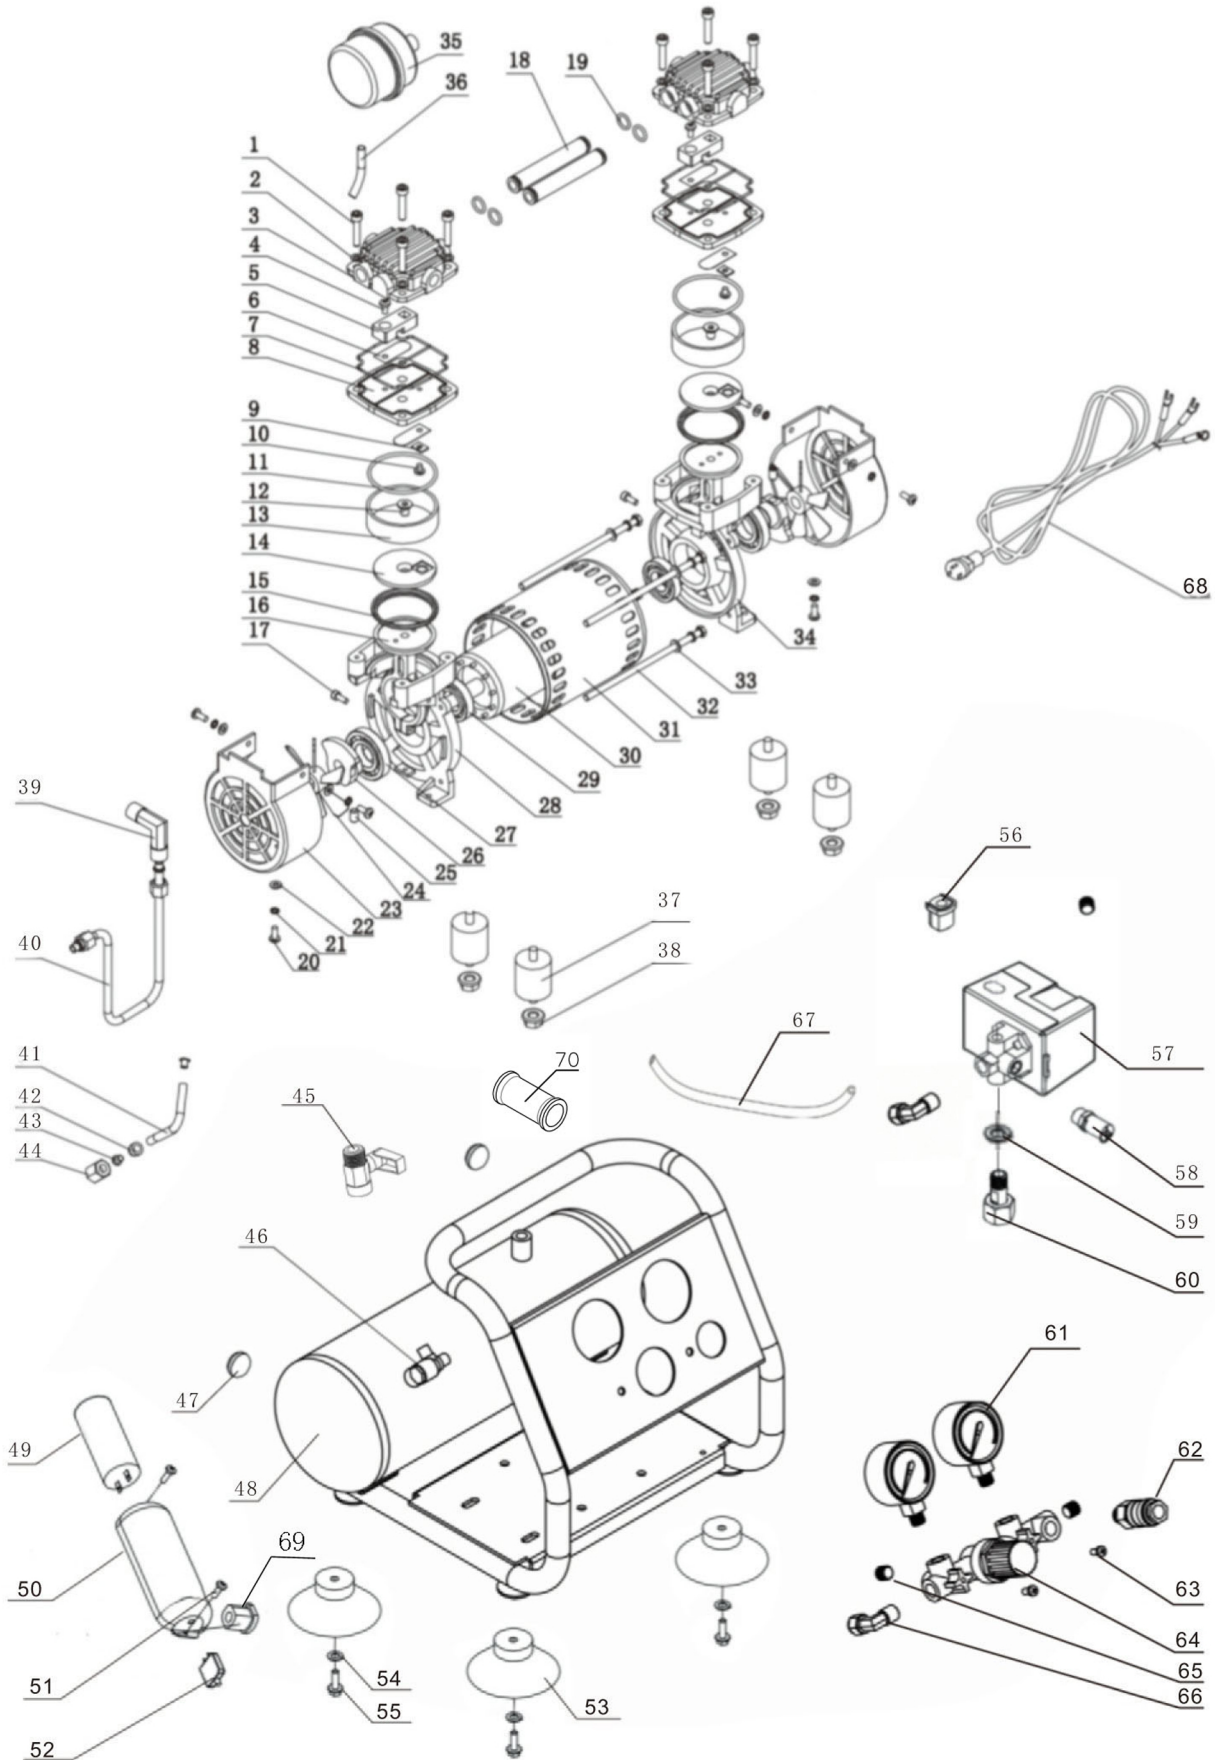

## AIR4/50 PARTS LIST

Pos. No	Article No	Description	QTY per unit
1	203010.003	Head Bolt Screw	8
2	205010.001	Head Bolt Washer	8
3	311111.001	Cylinder Head	2
4	203014.003	Valve Limiter Screw	2
5	315111.001	Valve Limiter	2
6	315211.002	Valve	4
7	210003.001	Head Gasket	2
8	315311.002	Valve Plate	2
9	315511.003	Valve Clamp	2
10	203014.003	Valve Screw	2
11	210002.004	Cylinder to Valve Plate O-Ring	2
12	203012.003	Piston Screw	2
13	311311.002	Cylinder	2
14	312111.001	Piston Cap	2
15	312711.001	Teflon Ring	2
16	313112.002	Connecting Rod	2
17		updated no longer need this	
18	311511.002	Crossover Tube	2
19	210002.002	O-Ring	4
20	203014.001	Fan Guard Screw	6
21		updated no longer need this	
22		updated no longer need this	
23	323211.001	Fan Guard	2
24	323112.001 323112.002	Fan	2
25	203017.001	Fan Screw	2
26	313411.001	Counter Weight Crank	2
27	208001.041	Bearing	2
28	314111.001	Left Crankcase	1
29	208001.051	Bearing	2
30	321311.002	Motor Rator	1
31	321111.004	Motor Stator	1
32	201011.009	Through Bolt	4
33	205020.003	Flat washer	4
34	314111.002	Right Crankcase	1
35	353112.001	Air Filter	1
36	341111.002	Filter Pipe	1
37	352212.001	shock pad	4
38	204011.002	Nut	4
39	343511.003	Elbow	1
40	341211.001	Discharge Tube	1
41	341111.001	Unloading Pipe	1
42	344111.001	Ferrel	1
43	344211.001	Lining	2
44	344311.001	Ferrel Nut	1
45	333611.001	Ball Valve	1
46	333511.001	Check Valve	1
47	345411.002	Frame Plug	2
48	351111.035	Tank	1
49	324111.001	Capacitor	1
50	324311.001	Capacitor Cover	1