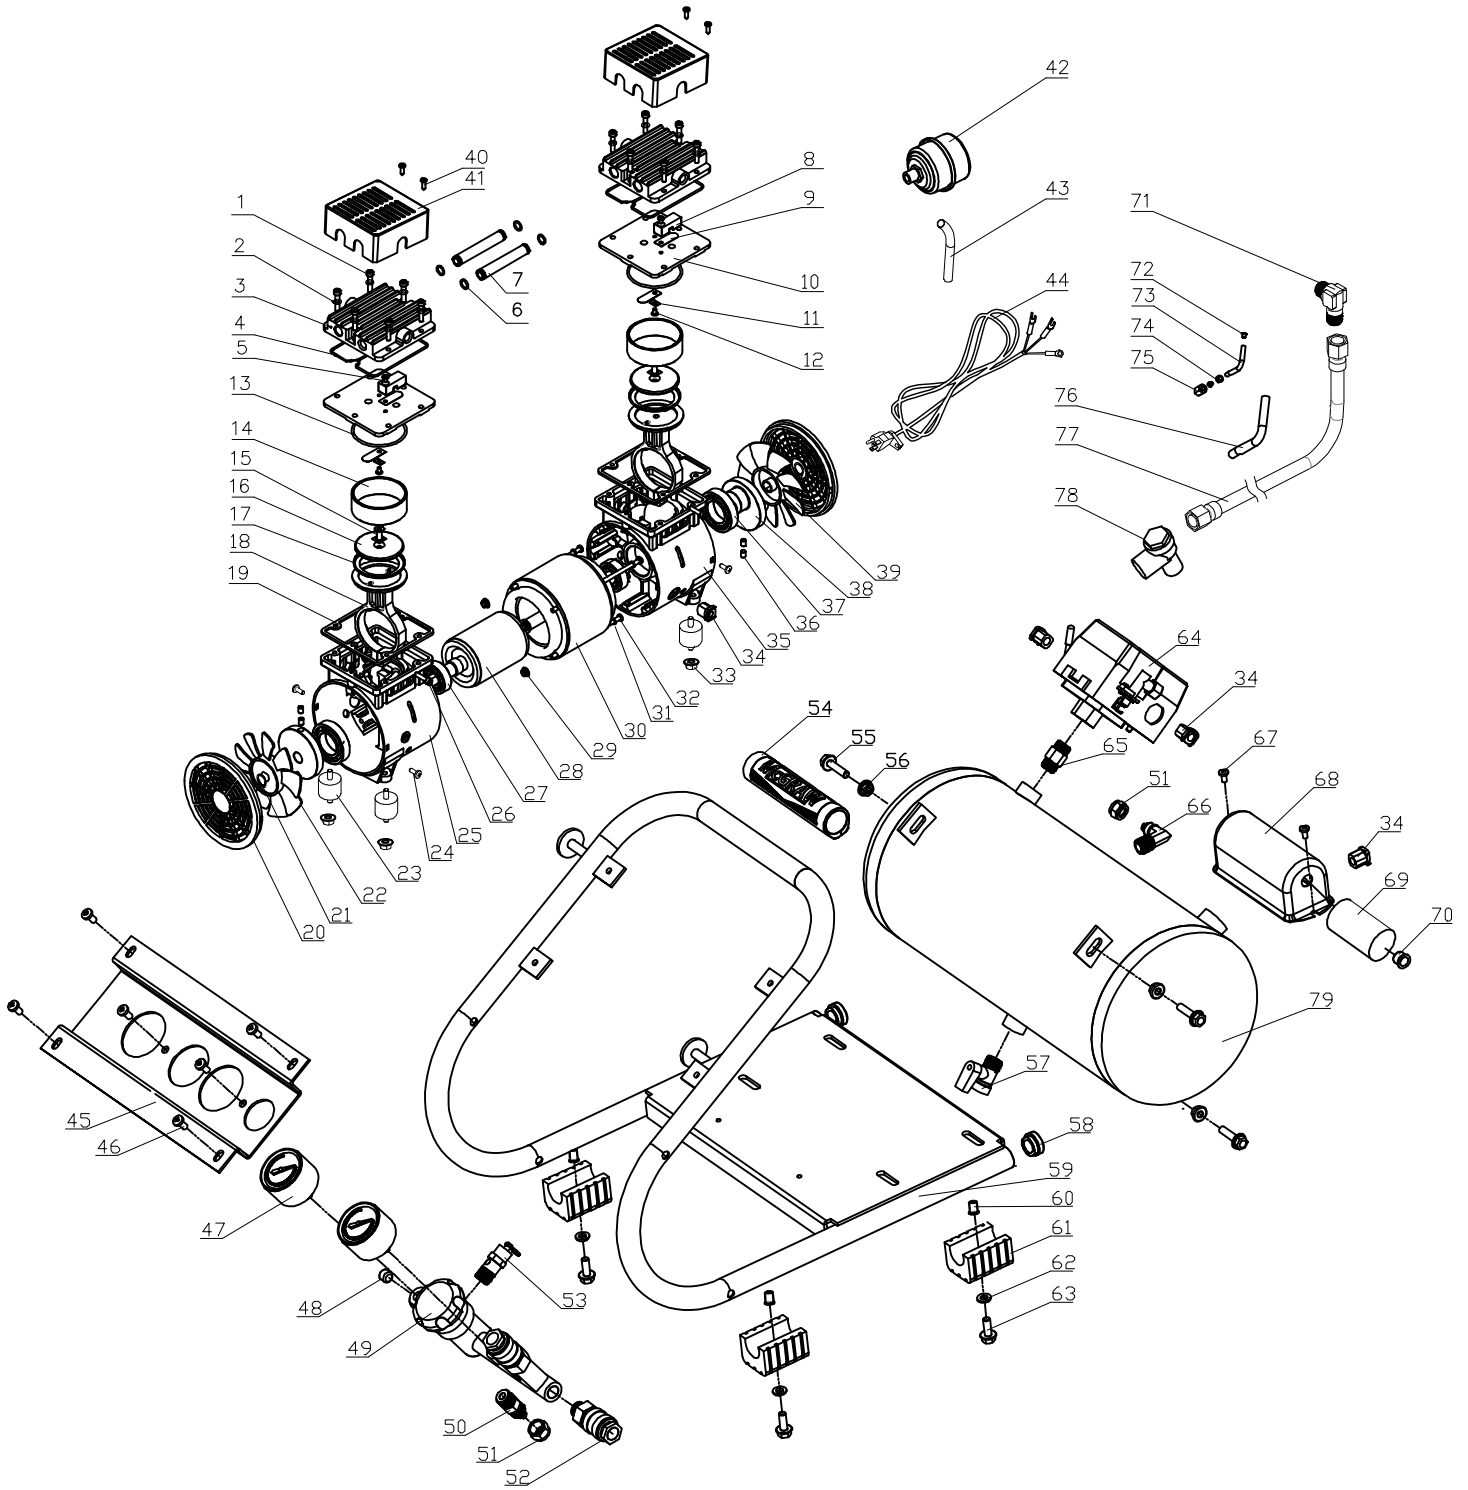

## AIR8/130 PARTS LIST

Pos. No	Article No	Description	QTY per unit
1	203010.003	Screw	8
2	205010.001	Cusion	8
3	311111.011	Cylinder Head	2
4	210003.003	Valve Board Seal	2
5	203013.021	Screw	2
6	210002.002	O-Ring	4
7	311511.002	Crossover Tube	2
8	315111.001	Limit Range Implement	2
9	315211.002	Valve Block	4
10	315311.005	Valve Board	2
11	315511.004	Valve block clamp	2
12	203013.021	Screw	2
13	210002.006	O-Ring	2
14	311311.011	Cylinder	2
15	203012.003	Screw	2
16	312111.003	Piston Cap	2
17	312711.004	Piston Ring	2
18	313112.004	Connecting Rod	2
19	311411.005	Extension	2
20	323211.002	Fan Scooper	2
21	205024.003	Flexible Washer	2
22	323112.006	Fan	1
23	352212.001	Foot Pad	4
24	203016.002	Screw	4
25	314111.006	Crankcase	1
26	203010.045	Screw	2
27	208001.031	Bearing	2
28	321311.007	Motor Rotor	1
29	204011.001	Nut (Locking)	4
30	321111.044	Motor Stator	1
31	205020.003	Spring gasket	4
32	201011.014	Bolt	4
33	204011.002	Nut (Locking)	4
34	326211.003	Power Cord Buckle	4
35	314111.005	Crankcase	1
36	203017.004	Screw	4
37	208001.033	Bearing	2
38	313411.007	Crank	2
39	323112.005	Fan	1
40	203016.010	Screw	4
41	323311.007	Pump Cover	2
42	353112.001	Air Filter	1
43	341111.002	Hush Pipe	1
44	334111.015	Power Cord	1
45	355211.010	Panel	1
46	203018.001	Screw	6
47	332111.026	Pressure Gauge	2
48	203017.007	Screw	1