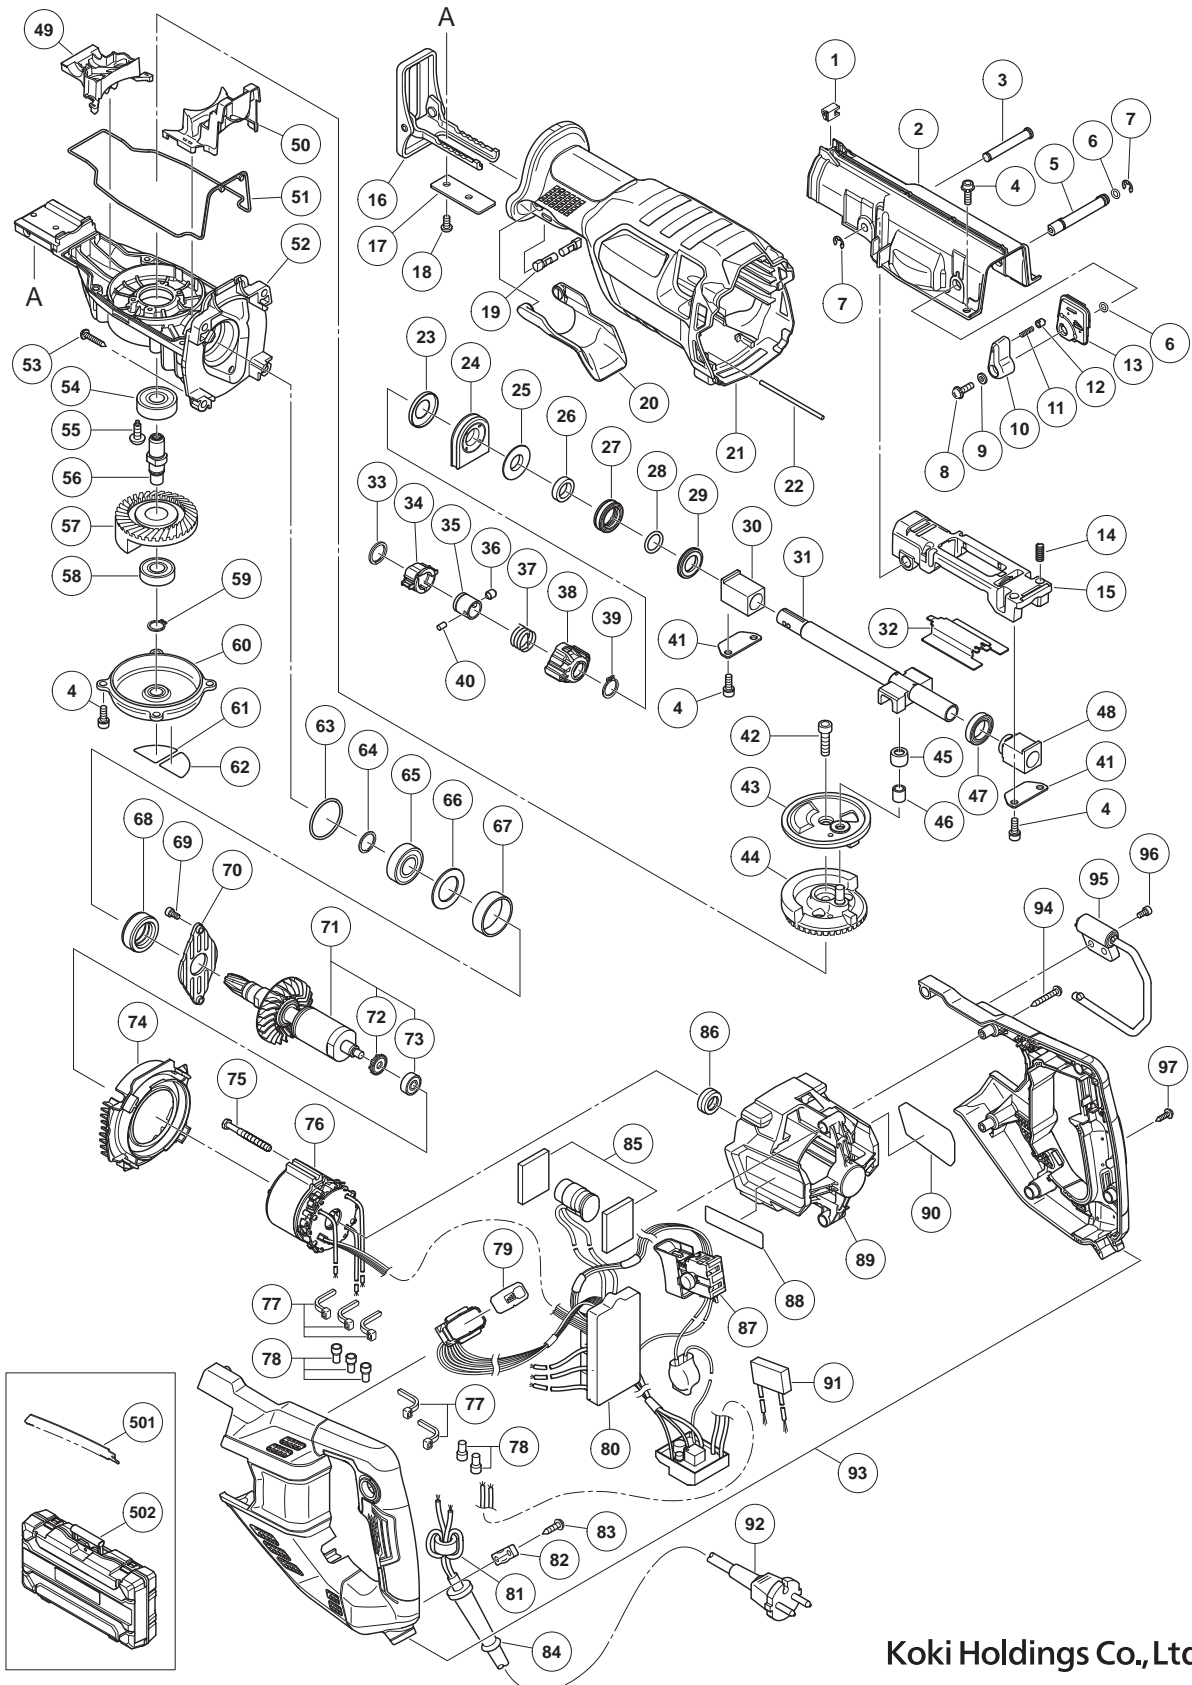

## RECIPROCATING SAW Model CR 13VEY

2019- 2 -12  
(E1)

**PARTS**

CR 13VEY

ITEM NO.	CODE NO.	DESCRIPTION	NO. USED	REMARKS
1	375183	LED HOLDER	1	
2	373501	UPPER COVER	1	
3	373489	PLATE (A)	1	
4	305574	HEX. SOCKET HD. BOLT (W/SP.WASHER) M5 X 16	12	
5	375185	CHANGE SHAFT	1	
6	872822	O-RING (S-5)	2	
7	955479	RETAINING RING (E-TYPE) FOR D6 SHAFT	2	
8	307127	SEAL LOCK SCREW (W/SP. WASHER) M4 X 12	1	
9	323210	BOLT WASHER M4 (BLACK)	1	
10	373503	CHANGE KNOB	1	
11	373499	SPRING (B)	1	
12	373500	SPRING CAP	1	
13	373508	LEVER PLATE	1	
14	373490	SPRING (A)	2	
15	373487	PLUNGER HOLDER	1	
16	371382	BASE	1	
17	371383	BASE PLATE	1	
18	332662	HEX. SOCKET BOLT M5 X 12	2	
19	375186	BASE LEVER SHAFT	2	
20	373504	BASE LEVER	1	
21	373506	FRONT COVER	1	
22	375187	ADJUSTING PIN	1	
23	373477	SEAL WASHER	1	
24	373478	DUST SEAL	1	
25	375188	SLEEVE PLATE	1	
26	373480	FELT WASHER	1	
27	373481	SEAL SLEEVE (A)	1	
28	373482	O-RING	1	
29	373483	SEAL SLEEVE (B)	1	
30	375189	METAL (A)	1	
31	373486	PLUNGER	1	
32	375184	SHAFT (A)	1	
33	371368	SPIRAL RETAINING RING D16	1	
34	373475	BLADE HOLDER	1	
35	375190	SLEEVE	1	
36	374951	HOLDER PIN (A)	1	
37	371379	BLADE SPRING	1	
38	373476	BLADE HOLDER COVER	1	
39	371367	RETAINING RING FOR D13 SHAFT	1	
40	371380	PIN	1	
41	373491	METAL PLATE	2	
42	371991	SEAL LOCK HEX. SOCKET HD. BOLT M6 X 20	1	
43	373492	ORBITAL GUIDE	1	
44	373494	GEAR	1	
45	375191	CONNECTING PIECE	1	
46	373959	NEEDLE BEARING	1	
47	6803BB	BALL BEARING 6803	1	
48	373485	METAL (A)	1	
49	374952	LUBRICATOR (F)	1	
50	374953	LUBRICATOR (R)	1	

**PARTS**

CR 13VEY

ITEM NO.	CODE NO.	DESCRIPTION	NO. USED	REMARKS
* 92	500474Z	CORD	1	(CORD ARMOR D10.1) FOR TPE
93	374949	HANDLE (A).(B) SET	1	
94	305490	TAPPING SCREW (W/FLANGE) D4 X 30 (BLACK)	2	
95	375200	HOOK	1	
96	371992	SEAL LOCK HEX. SOCKET HD. BOLT M5 X 10	2	
97	301653	TAPPING SCREW (W/FLANGE) D4 X 20 (BLACK)	4	