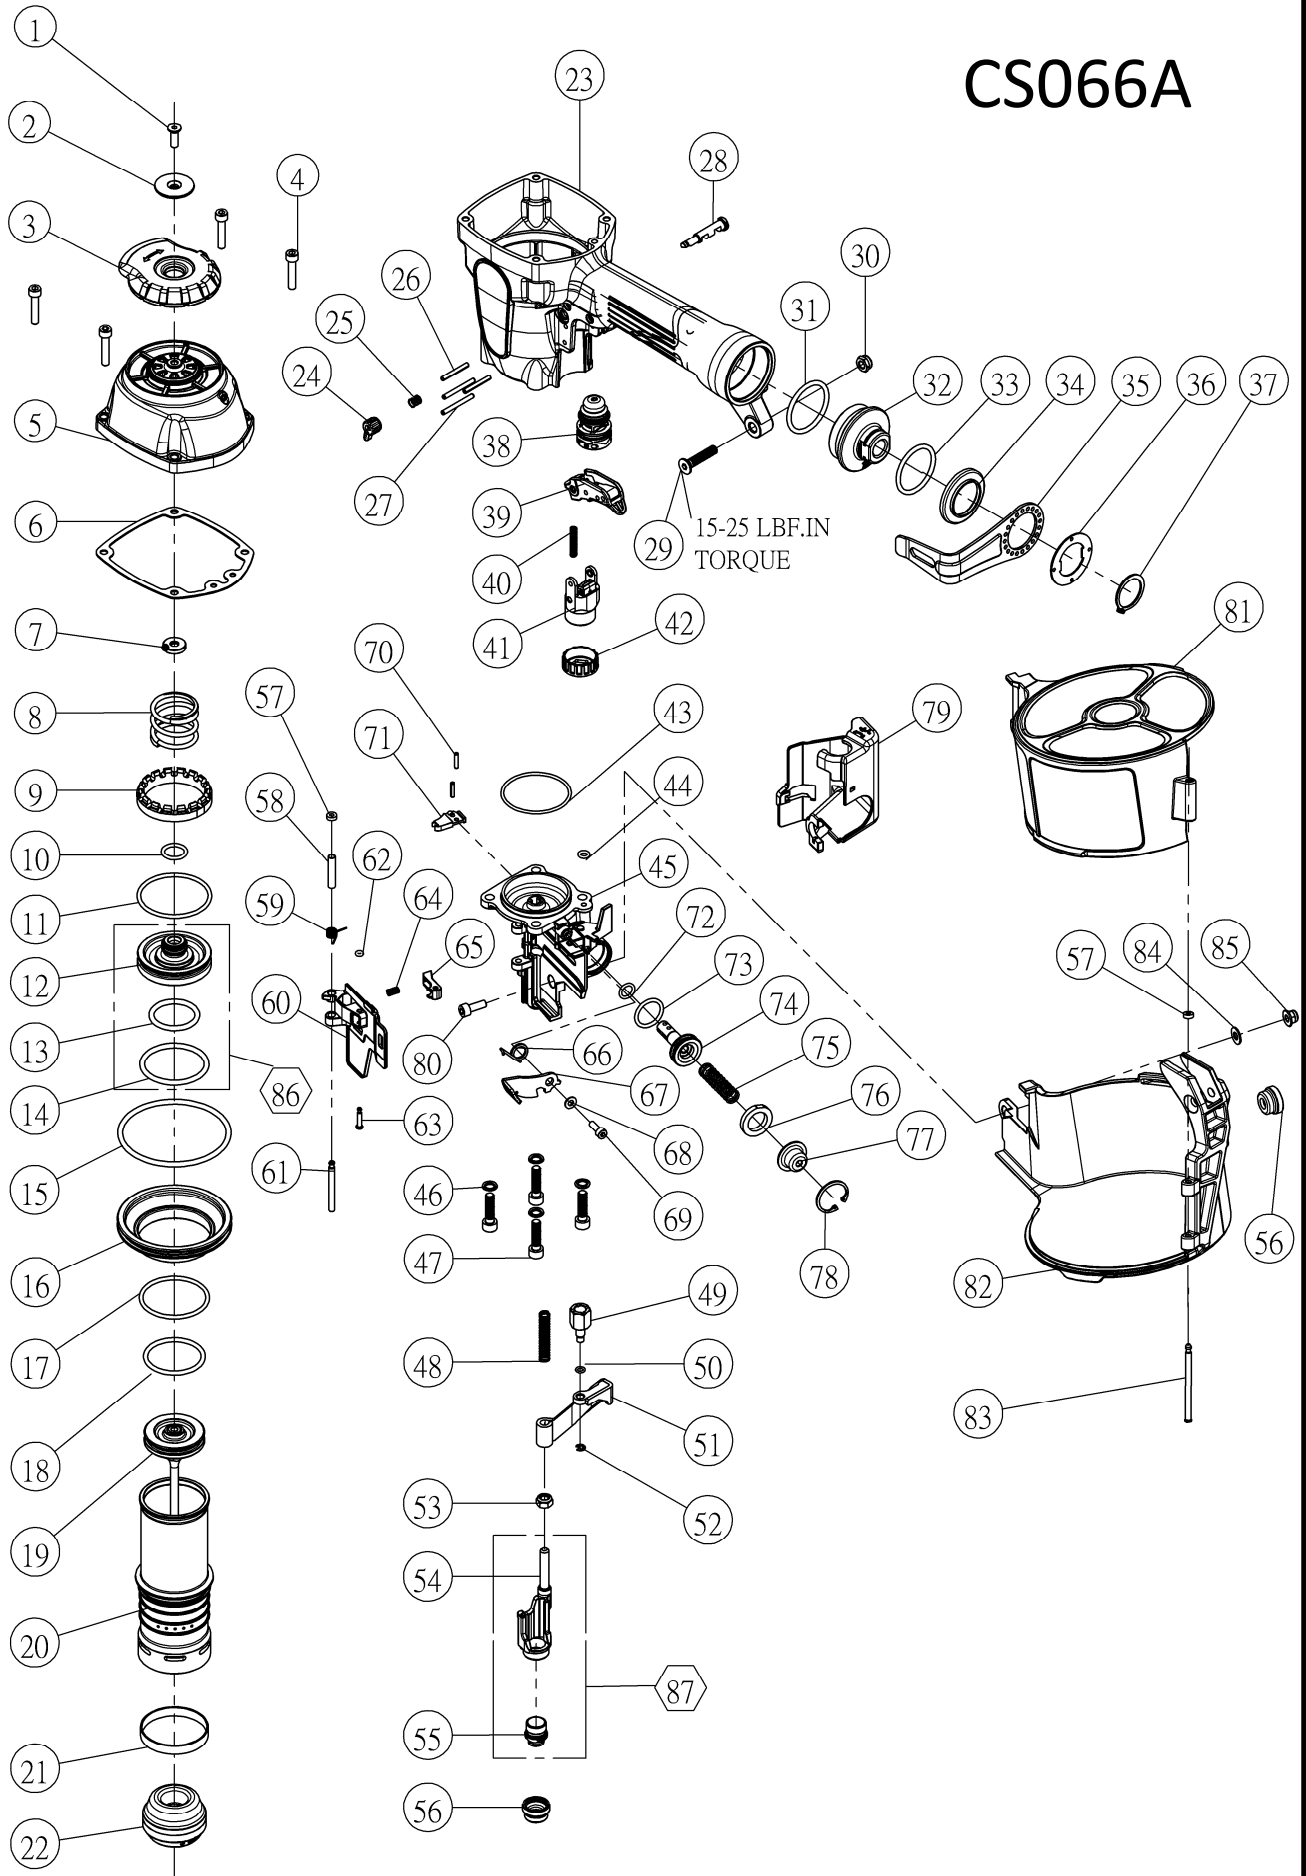

CS066A

CS066A		<i>NOTE: When ordering spare parts. Please state the part name and part number.</i>					
Item	Part NO.	Description	Qty	Item	Part NO.	Description	Qty
1	104771	Screw M5 X 16	1	45	106101	Nose	1
2	104770	Bushing	1	46	101855	Washer	4
3	104075	Exhaust Cover	1	47	100077	Screw M6 X 22	4
4	100933	Screw M5 X 25	4	48	101543	Spring	1
5	105922	Cylinder Cap Unit	1	49	101554	Contact bolt	1
6	101505	Seal, Cylinder Cap	1	50	101555	O-Ring	1
7	101500	Deflector seal	1	51	106110	Contact Arm	1
8	101499	Spring	1	52	101482	E-Ring	1
9	103092	PU SPACER	1	53	101018	Nut M6	1
10	100535	O-Ring	1	87	101559	Front Contact Arm Unit	
11	101502	O-Ring	1	54	101558	Front Contact Arm	1
86	101647	Head Valve Piston Unit		55	101575	Contact Arm Bushing	1
12	101501	Head Valve Piston	1	56	101568	No-mar pad	2
13	101504	O-Ring	1	57	100078	Rubber Washer	2
14	101503	O-Ring	1	58	106124	Bushing	1
15	103129	O-Ring	1	59	106118	Spring	1
16	103127	Cylinder Ring	1	60	106104	Door	1
17	103128	O-Ring	1	61	106117	Step Pin	1
18	101576	O-Ring	1	62	106129	O-Ring	1
19	106116	Main Piston Unit		63	106125	Step Pin	1
19.1	101507	Main Piston	1	64	106120	Spring	1
19.2	106108	Driver	1	65	106107	Check Pawl	1
20	101511	Cylinder	1	66	106121	Spring, Door	1
21	101513	Check Valve	1	67	106109	Door Latch	1
22	101514	Bumper	1	68	106123	Washer	1
23	101723	Frame	1	69	106122	Screw	1
24	101519	Trigger lock dial	1	70	106119	Pin	2
25	101520	Spring	1	71	106106	Feed Pawl	1
26	100174	Roll Pin	2	72	100872	O-Ring	1
27	100966	Roll Pin	2	73	106128	O-Ring	1
28	101521	Trigger lock lever	1	74	106113	Feed Piston	1
29	106126	Screw M6 X 30	1	75	106115	Spring	1
30	106076	Nut, Elastic Stop M6	1	76	106114	Feed Piston Stop	1
31	100040	O-Ring	1	77	101549	Spring Collar	1
32	103089	End Cap	1	78	101550	C-Ring	1
33	101569	O-Ring	1	79	106102	Contact Arm Cover	1
34	101573	Spacer	1	80	101688	Screw M5 X 14	1
35	101570	Hook	1	81	106112	Magazine Cover	1
36	101571	Washer	1	82	106111	Magazine	1
37	101572	C-Ring	1	83	100079	Step Pin	1
38	101579	Trigger Valve Unit	1	84	100426	Washer	1
39	101649	Trigger Assembly	1	85	101096	Nut, Elastic Stop M5	1
40	101524	Spring	1	1. Orings – not included in the oring kits			
41	101650	Arm guide	1	2. Screws, bolts			
42	101531	Adjust dial	1	3. Pins - roll pin, solid pins			
43	101512	O-Ring	1	4. Standard washers – not special washers.			
44	100484	O-Ring	1	5. Nuts			