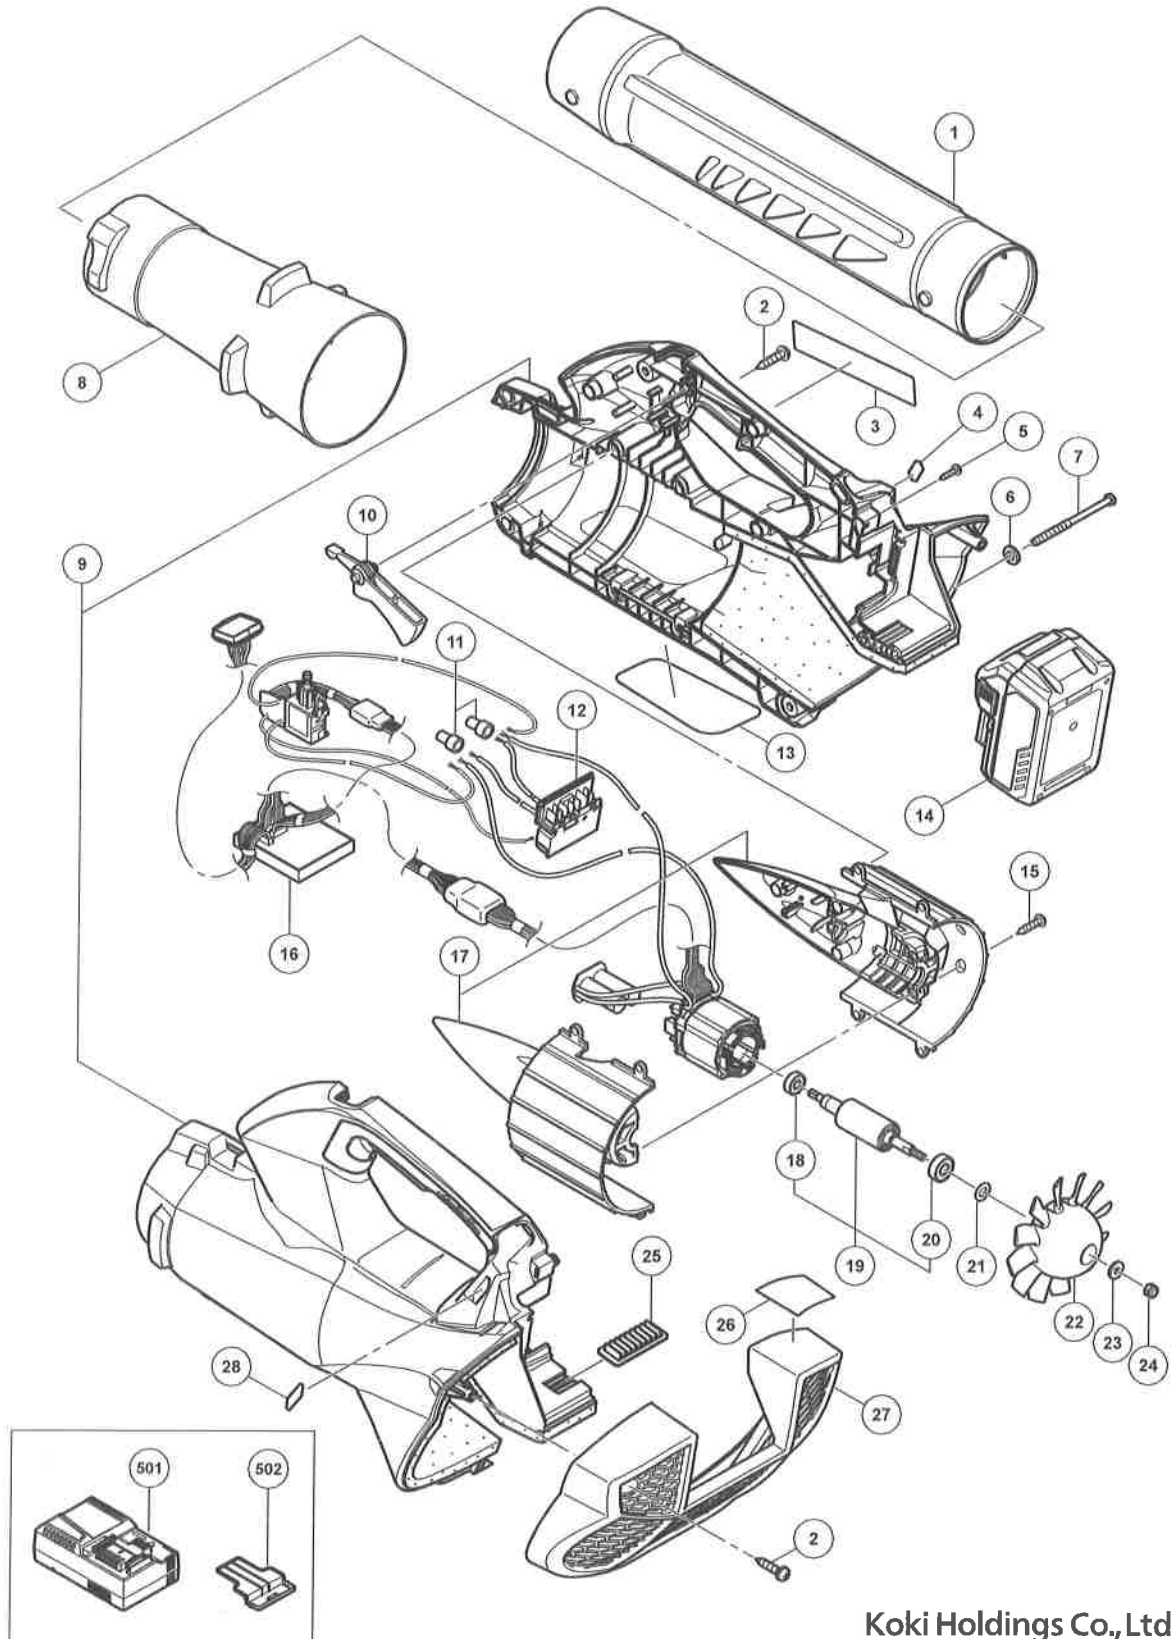

ELECTRIC TOOL PARTS LIST

CORDLESS BLOWER
Model RB 36DA

2018 · 6 · 21
(E1)

PARTS

RB 36DA

ITEM NO.	CODE NO.	DESCRIPTION	NO. USED	REMARKS
1	6698393	NOZZLE (A)	1	
2	302089	TAPPING SCREW (W/FLANGE) D5 X 20 (BLACK)	13	
3		BRAND LABEL	1	
4		MV LABEL (B)	1	
5	313687	TAPPING SCREW (W/FLANGE) D3 X 16 (BLACK)	1	
6	949424	WASHER M5 (10 PCS.)	1	
7	961400	HEX. HD. TAPPING SCREW D5 X 70	1	
8	335198	NOZZLE	1	
9	373163	HOUSING (A).(B) SET	1	
10	335199	TRIGGER LEVER	1	
11	959141	CONNECTOR 50092 (10 PCS.)	2	
12	372228	BATTERY TERMINAL	1	
13		NAME PLATE	1	
14	371750	BATTERY BSL 36A18 (EUROPE,AUS,NZL)	1	INCLUD.502
15	301653	TAPPING SCREW (W/FLANGE) D4 X 20 (BLACK)	5	
16	373113	WIRING ASS'Y	1	INCLUD.11,12
17	336097	MOTOR HOUSING SET	1	
18	333826	BALL BEARING 625DD	1	
19	335194	ROTOR ASS'Y	1	INCLUD.18,20
20	607VVC	BALL BEARING 607VV	1	
21	6696880	BOLT WASHER D7	1	
22	335195	FAN	1	
23	329929	WASHER (A)	1	
24	308387	U-NUT M5	1	
25	370328	BUTTERY RUBBER (B)	1	
26	336099	CAUTION LABEL (EURO)	1	
27	335196	NOSE GRILL	1	
28		MV LABEL (A)	1	

STANDARD ACCESSORIES

ITEM NO.	CODE NO.	DESCRIPTION	NO. USED	REMARKS
501		CHARGER (MODEL UC 18YSL3)	1	
502	329897	BATTERY COVER	1	

OPTIONAL ACCESSORIES

ITEM NO.	CODE NO.	DESCRIPTION	NO. USED	REMARKS
601	6699184	FLAT NOZZLE	1	