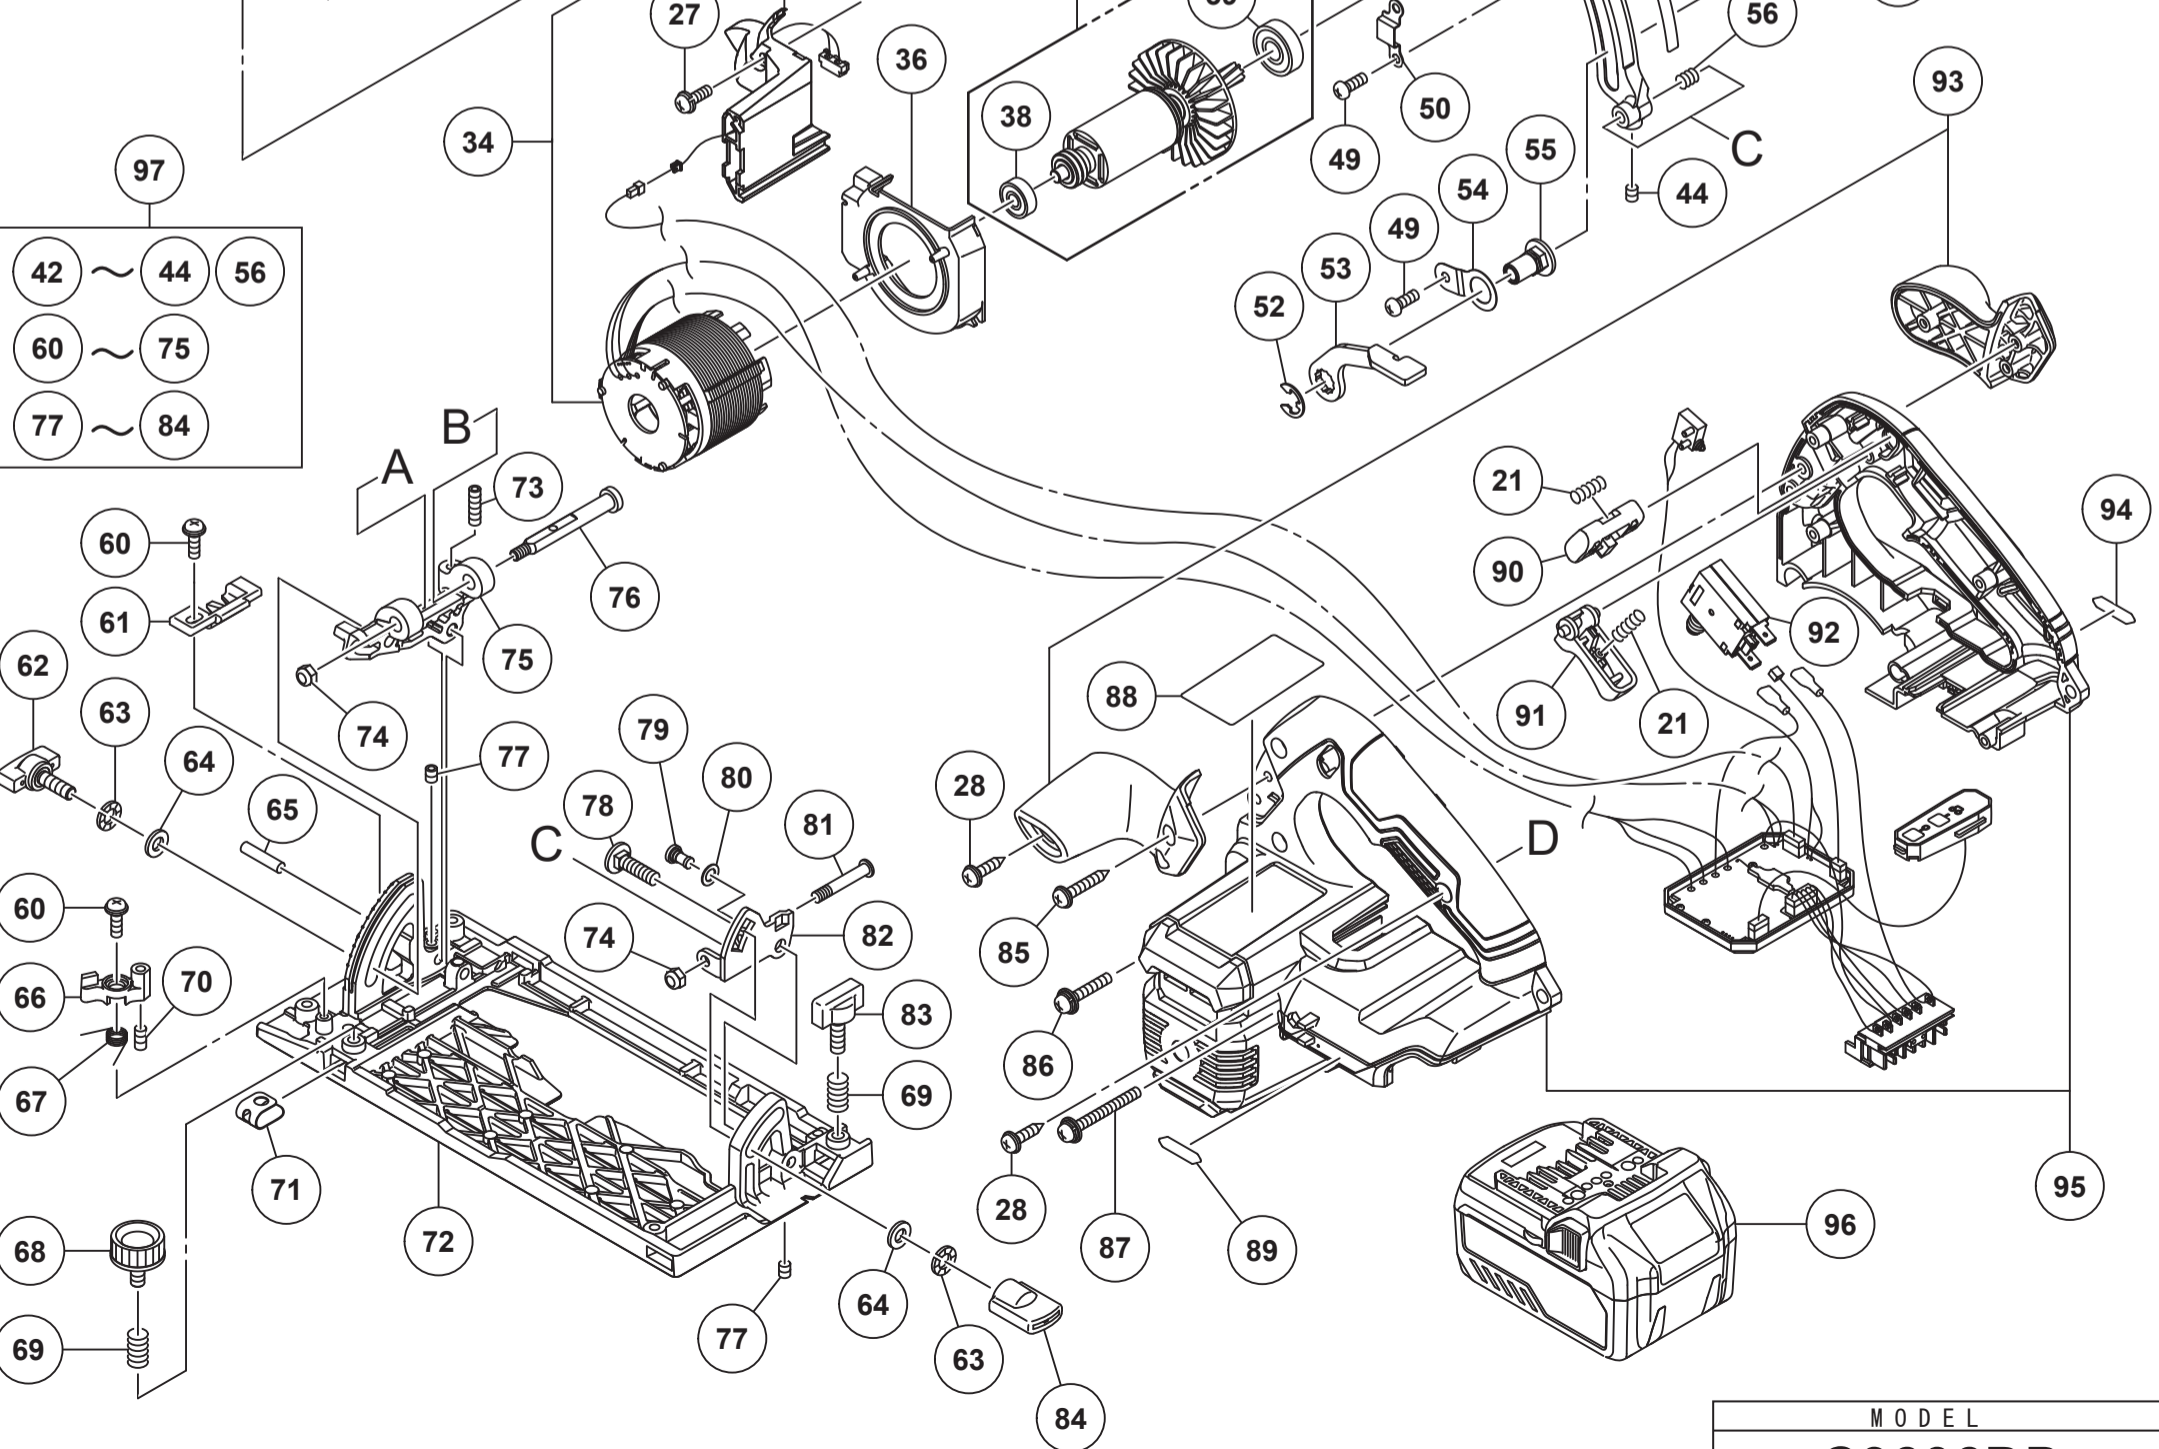

- | | | | |
|----|---|----|----|
| 42 | ~ | 44 | 56 |
| 60 | ~ | 75 | |
| 77 | ~ | 84 | |

MODEL
C3606DB

HIKOKI

CORDLESS CIRCULAR SAW C3606DB

Item No.	Code No.	Description	No. Used	Remarks
1	329975	WASHER (A)	1	
2	379514	BEARING HOLDER ASS'Y	1	INCLUD.3-5,11-14
3	379535	SECOND SHAFT (A)	1	
4	606ZZM	BALL BEARING 606VV	1	
5	338921	BEARING HOLDER	1	
6	951039	MACHINE SCREW (W/SP. WASHER) M4X12	3	
7	339257	WASHER	1	
8	373078	RETURN SPRING	1	
9	939548	RETAINING RING FOR D22 SHAFT (10 PCS.)	1	
10	376366	WASHER (A)	1	
11	379534	SPINDLE GEAR SET (A)	1	
12	949203	MACHINE SCREW M3X8 (10 PCS.)	2	
13	338922	BEARING COVER	1	
14	323118	BALL BEARING 6901VV-N	1	
15	338905	LOWER GUARD	1	
16	338927	KNOB	1	
17	302090	TAPPING SCREW D4X10 (BLACK)	1	
*18	338935	TCT SAW BLADE 165MM-D20 HOLE-NT24	1	EXCEPT FOR TPE
19	376367	WASHER (B)	1	
20	338917	HEX. FLANGE BOLT	1	
*21	301631	SPRING (F)	2	FOR EUROPE,GBR,SAF
*21	301631	SPRING (F)	3	FOR NZL,TPE
*22	379508	LEVER	1	FOR NZL,TPE
*23	379504	SAW COVER (A)	1	FOR NZL,TPE
24	333781	MACHINE SCREW (W/WASHER) M4X12 (BLACK)	1	
*25	379507	DUST COVER	1	FOR NZL,TPE
26	379537	FLOW GUIDE (C)	1	
27	315500	MACHINE SCREW (W/WASHER) M4X8 (BLACK)	2	
*28	307811	TAPPING SCREW (W/FLANGE) D4X16 (BLACK)	9	FOR EUROPE,GBR,SAF
*28	307811	TAPPING SCREW (W/FLANGE) D4X16 (BLACK)	7	FOR NZL,TPE
*29	379509	NOZZLE COVER	1	FOR EUROPE,GBR,SAF
*30	379505	SAW COVER (B)	1	FOR EUROPE,GBR,SAF
*31	380145	FT MACHINE SCREW M4X14	1	FOR EUROPE,GBR,SAF
*32	872470	O-RING (S-26)	1	FOR EUROPE,GBR,SAF
*33	379510	DUST NOZZLE (B)	1	FOR EUROPE,GBR,SAF
34	341148	STATOR SENSOR PCB ASS'Y (A)	1	INCLUD.35
35	379536	LED	1	
36	379506	FAN GUIDE	1	
37	361202	ROTOR ASS'Y (A)	1	INCLUD.38,39
38	606ZZM	BALL BEARING 606VV	1	
39	609VVM	BALL BEARING 609VVC2PS2L	1	
40	379515	LOCK LEVER	1	
41	878609	O-RING (S-24)	1	
42	379523	LINK	1	
43	379527	GAUGE PLATE (A)	1	
44	379529	NYLOCK SET SCREW M6	3	
45	379533	HEX. SOCKET PIN M5	1	
46A	380801	GEAR COVER	1	
47	310842	CUSHION	1	
48	949793	FLAT HD. SCREW M5X20 (10 PCS.)	1	
49	323211	MACHINE SCREW M4X8 (BLACK)	3	
50	379516	PLATE (L)	1	
51	334225	SPRING	1	