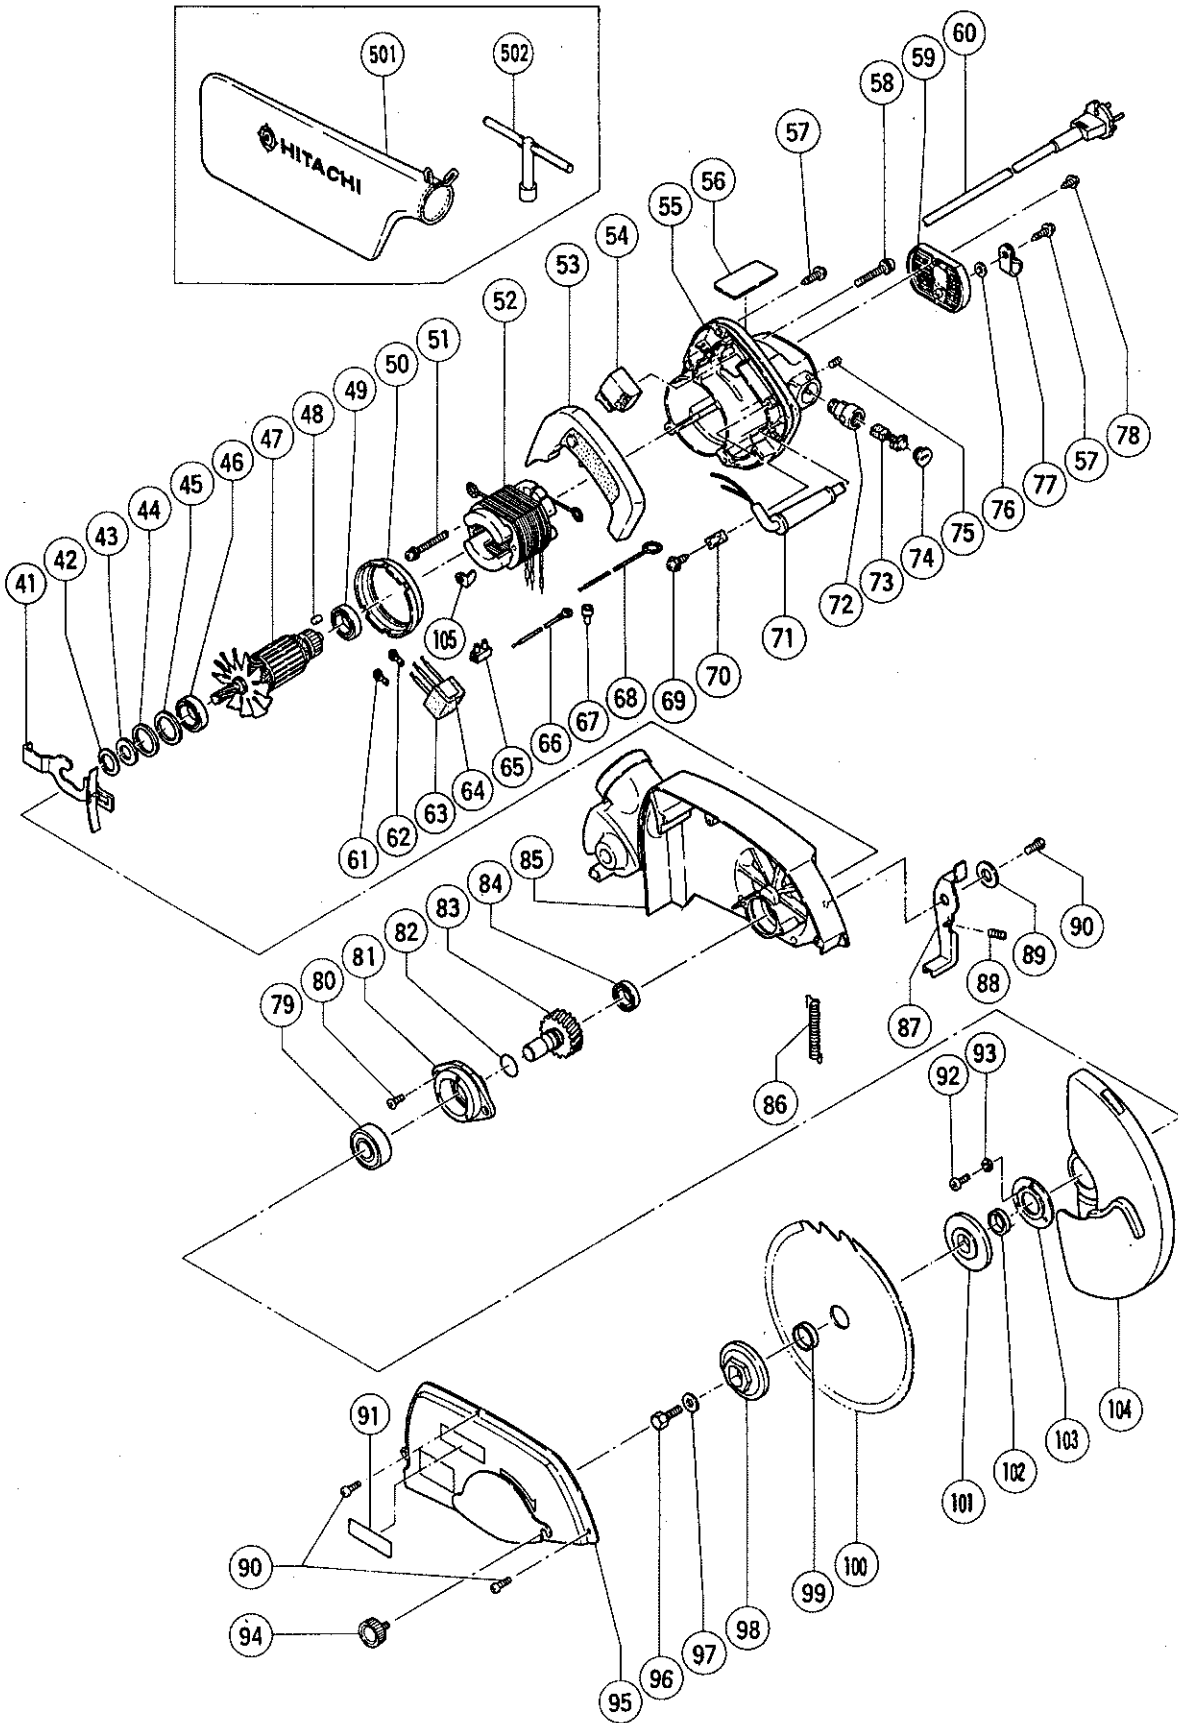

## PARTS

C8FA(E1)

Item No.	Code No.	Part Name	Q'ty	Remarks
1	998290	Return Spring	2	
2	998292	Pin D12	1	
3	876316	O-Ring (S-7)	1	
4	998320	Stopper Pin Ass'y	1	includ. 3
5	949243	Machine Screw M5 x 25	1	(10 pcs.)
6	998291	Valve Spring (A)	1	
7	949707	Bolt M5 x 10	1	(10 pcs.)
8	998296	Hinge	1	
9	980672	Hexagon Socket Hd. Bolt M5 x 20	3	W/Flange
10	—	Hinge Arm	1	See alternative parts
11	—	Arm Pin	1	See alternative parts
12	—	Sieve	1	See alternative parts
13	—	Machine Screw M4 x 8	1	See alternative parts
14	980258	Needle (C)	2	
15	—	Spring Lock Washer	2	See alternative parts
16	—	Machine Screw	2	See alternative parts
17	992937	Clutch Spring	1	
18	959152	Steel Ball D9.53	1	(10 pcs.)
19	961468	Knob Bolt	1	
20	962724	Clamp Piece	1	
21	949607	Bolt M6 x 30	2	(10 pcs.)
22	949455	Spring Lock Washer	2	for M6 (10 pcs.)
23	949432	Bolt Washer	2	for M6 (10 pcs.)
24	998295	Guide Fence	1	
25	998288	Slide Fence	1	
26	998286	Table Insert 998339 (1)	2	
27	998285	Turn Table	1	
28	998287	Fence Center	1	
29	998289	Liner	2	
30	998294	Base	1	
41	987981	Lock Lever	1	
42	971736	Washer (B)	1	
43	936973	Felt Packing	1	
44	998321	Rubber Ring	1	
45	958130	Rubber Ring	1	
46	957564	Ball Bearing (6001VVC1)	1	
47	—	Armature	1	See alternative parts
48	931701	Bearing Lock	1	
49	939291	Ball Bearing (608VVC2)	1	
50	954584	Fan Guide (B)	1	
51	994421	Machine Screw M5 x 65	2	W/Spring Lock Washer, Washer
52	—	Stator	1	See alternative parts
53	—	Handle Cover	1	See alternative parts
54	—	Switch	1	See alternative parts
55	—	Housing Ass'y	1	See alternative parts
56	—	Name Plate	1	
57	956636	Tapping Screw D4 x 25	4	W/Washer
58	990105	Machine Screw M5 x 45	3	W/Spring Lock Washer, Washer
59	961732	Tail Cover	1	
60	—	Cord	1	See alternative parts
61	—	Terminal	2	See alternative parts
62	—	Terminal	1	See alternative parts
63	—	Support	1	See alternative parts