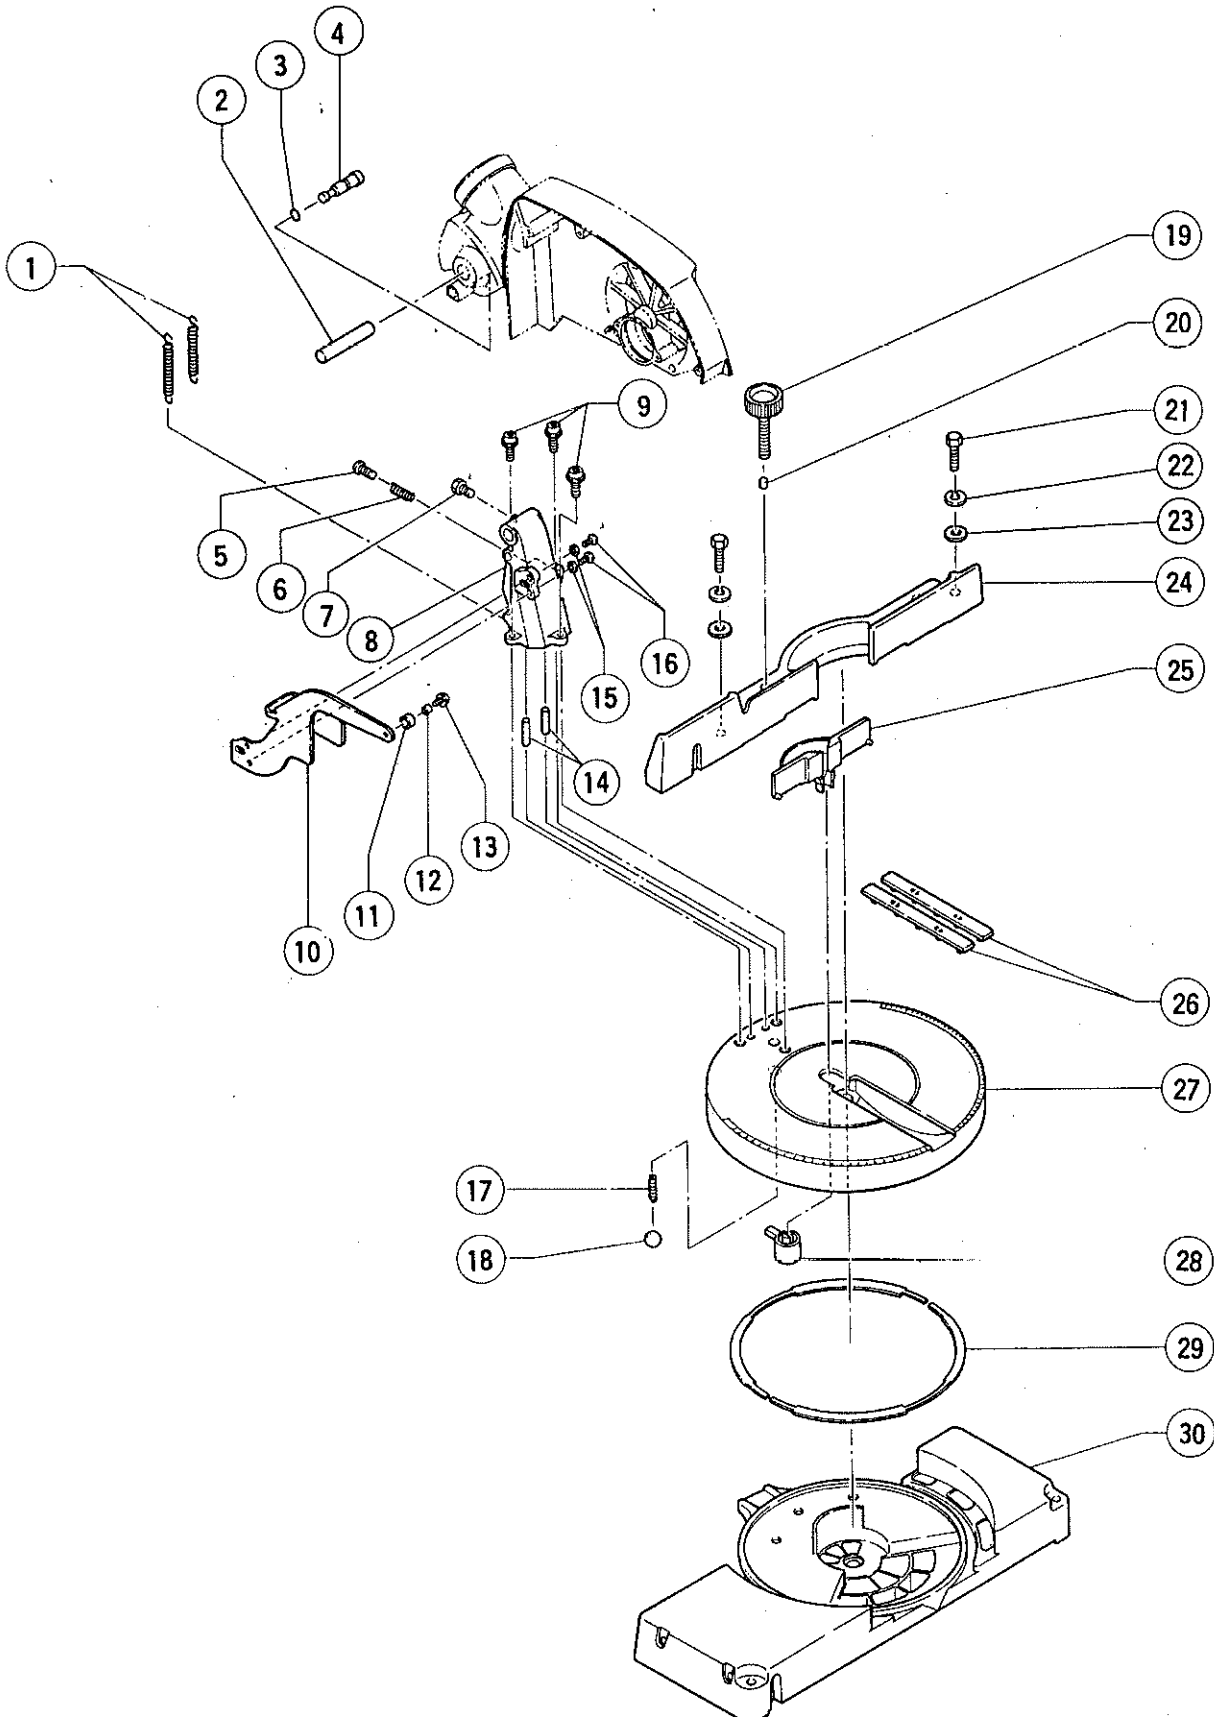

## PARTS

C8FA(E1)

Item No.	Code No.	Part Name	Q'ty	Remarks
1	998290	Return Spring	2	
2	998292	Pin D12	1	
3	876316	O-Ring (S-7)	1	
4	998320	Stopper Pin Ass'y	1	includ. 3
5	949243	Machine Screw M5 x 25	1	(10 pcs.)
6	998291	Valve Spring (A)	1	
7	949707	Bolt M5 x 10	1	(10 pcs.)
8	998296	Hinge	1	
9	980672	Hexagon Socket Hd. Bolt M5 x 20	3	W/Flange
10	—	Hinge Arm	1	See alternative parts
11	—	Arm Pin	1	See alternative parts
12	—	Sieve	1	See alternative parts
13	—	Machine Screw M4 x 8	1	See alternative parts
14	980258	Needle (C)	2	
15	—	Spring Lock Washer	2	See alternative parts
16	—	Machine Screw	2	See alternative parts
17	992937	Clutch Spring	1	
18	959152	Steel Ball D9.53	1	(10 pcs.)
19	961468	Knob Bolt	1	
20	962724	Clamp Piece	1	
21	949607	Bolt M6 x 30	2	(10 pcs.)
22	949455	Spring Lock Washer	2	for M6 (10 pcs.)
23	949432	Bolt Washer	2	for M6 (10 pcs.)
24	998295	Guide Fence	1	
25	998288	Slide Fence	1	
26	998286	Table Insert 998339 (1)	2	
27	998285	Turn Table	1	
28	998287	Fence Center	1	
29	998289	Liner	2	
30	998294	Base	1	
41	987981	Lock Lever	1	
42	971736	Washer (B)	1	
43	936973	Felt Packing	1	
44	998321	Rubber Ring	1	
45	958130	Rubber Ring	1	
46	957564	Ball Bearing (6001VVC1)	1	
47	—	Armature	1	See alternative parts
48	931701	Bearing Lock	1	
49	939291	Ball Bearing (608VVC2)	1	
50	954584	Fan Guide (B)	1	
51	994421	Machine Screw M5 x 65	2	W/Spring Lock Washer, Washer
52	—	Stator	1	See alternative parts
53	—	Handle Cover	1	See alternative parts
54	—	Switch	1	See alternative parts
55	—	Housing Ass'y	1	See alternative parts
56	—	Name Plate	1	
57	956636	Tapping Screw D4 x 25	4	W/Washer
58	990105	Machine Screw M5 x 45	3	W/Spring Lock Washer, Washer
59	961732	Tail Cover	1	
60	—	Cord	1	See alternative parts
61	—	Terminal	2	See alternative parts
62	—	Terminal	1	See alternative parts
63	—	Support	1	See alternative parts