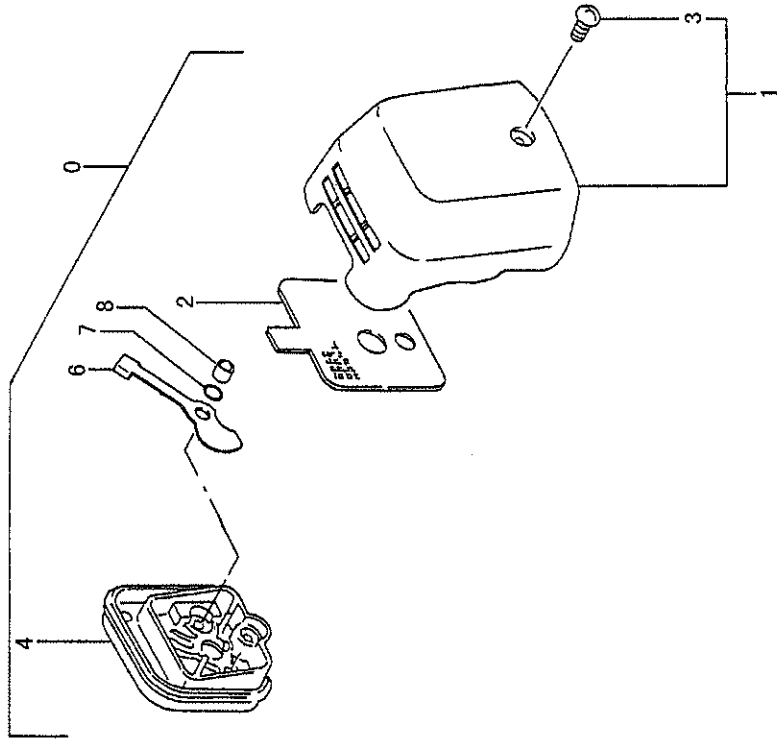

B42-06 CG22EJ(LB) AIR CLEANER

REF. NUMBER	PARTS NUMBER	DESCRIPTION	Q'TY	SERIAL NUMBER
000	669-004	CLEANER ASSY	1	
001	669-039	CLEANER COVER SET	1	
002	668-465	AIR CLEANER ELEMENT	1	
003	668-973	SPECIAL SCREW	1	
004	668-465	CLEANER BODY COMP.	1	
006	669-609	CHOKE VALVE COMP.	1	
007	668-465	WAVE WASHER 8	1	
008	668-465	COLLAR 8	1