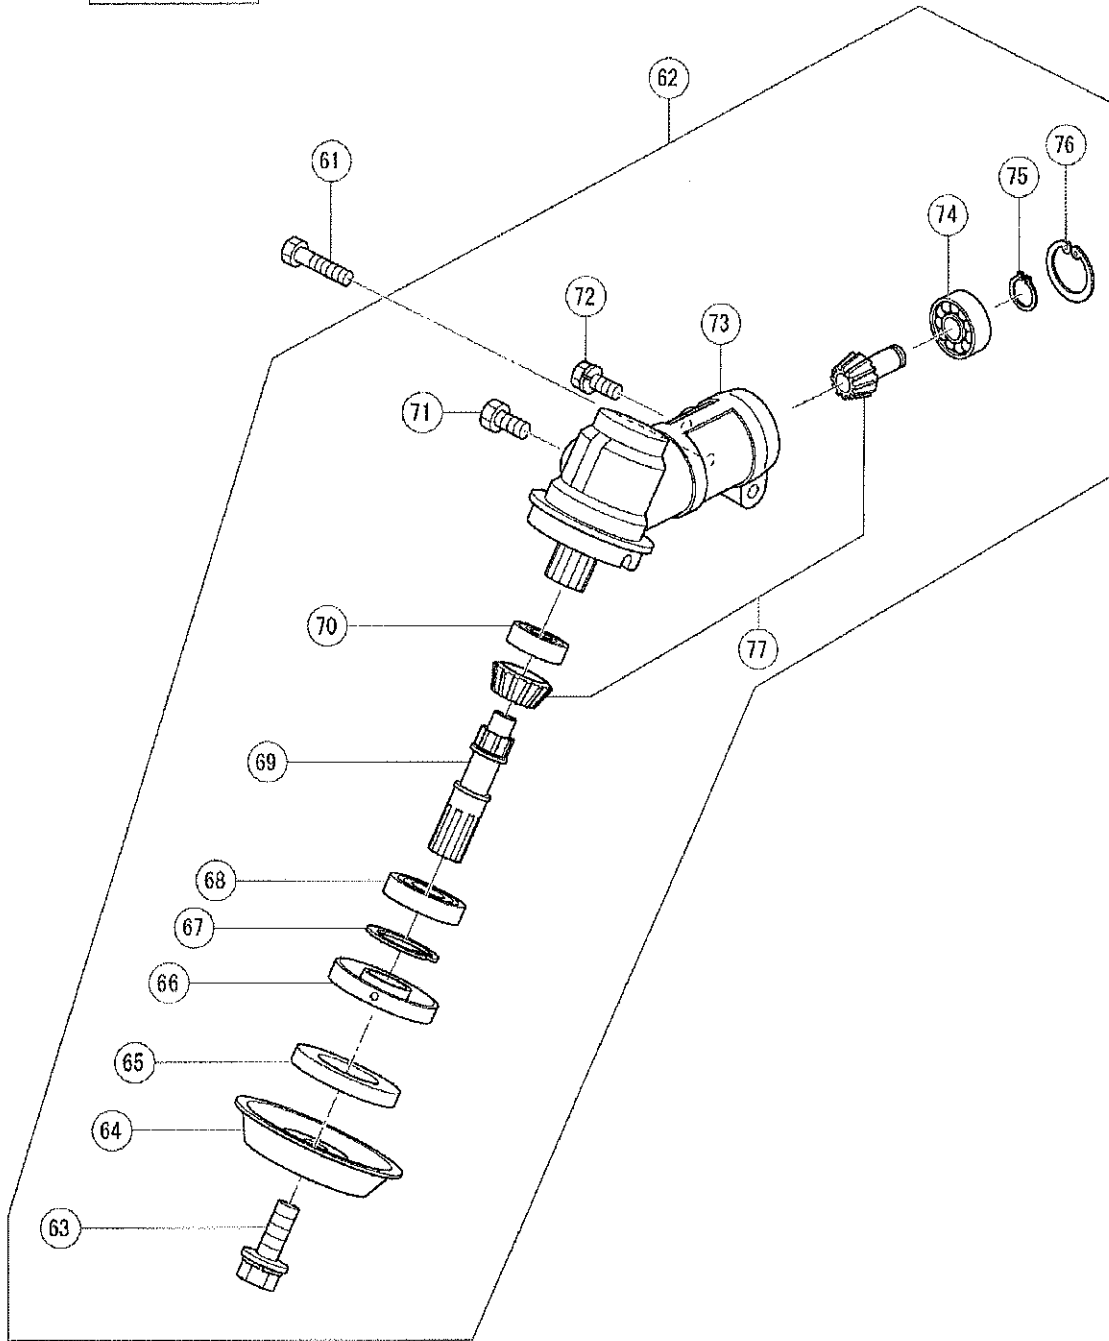

## Hitachi Power Tool Parts List

SVG Exploded Diagram  
BRUSH CUTTER CG 23EA

### MAIN BODY

部名  
CG23EA (1/4)

## Hitachi Power Tool Parts List

SVG Exploded Diagram  
BRUSH CUTTER CG 23EA

GEAR CASE

部 号  
CG23EA (2/4)