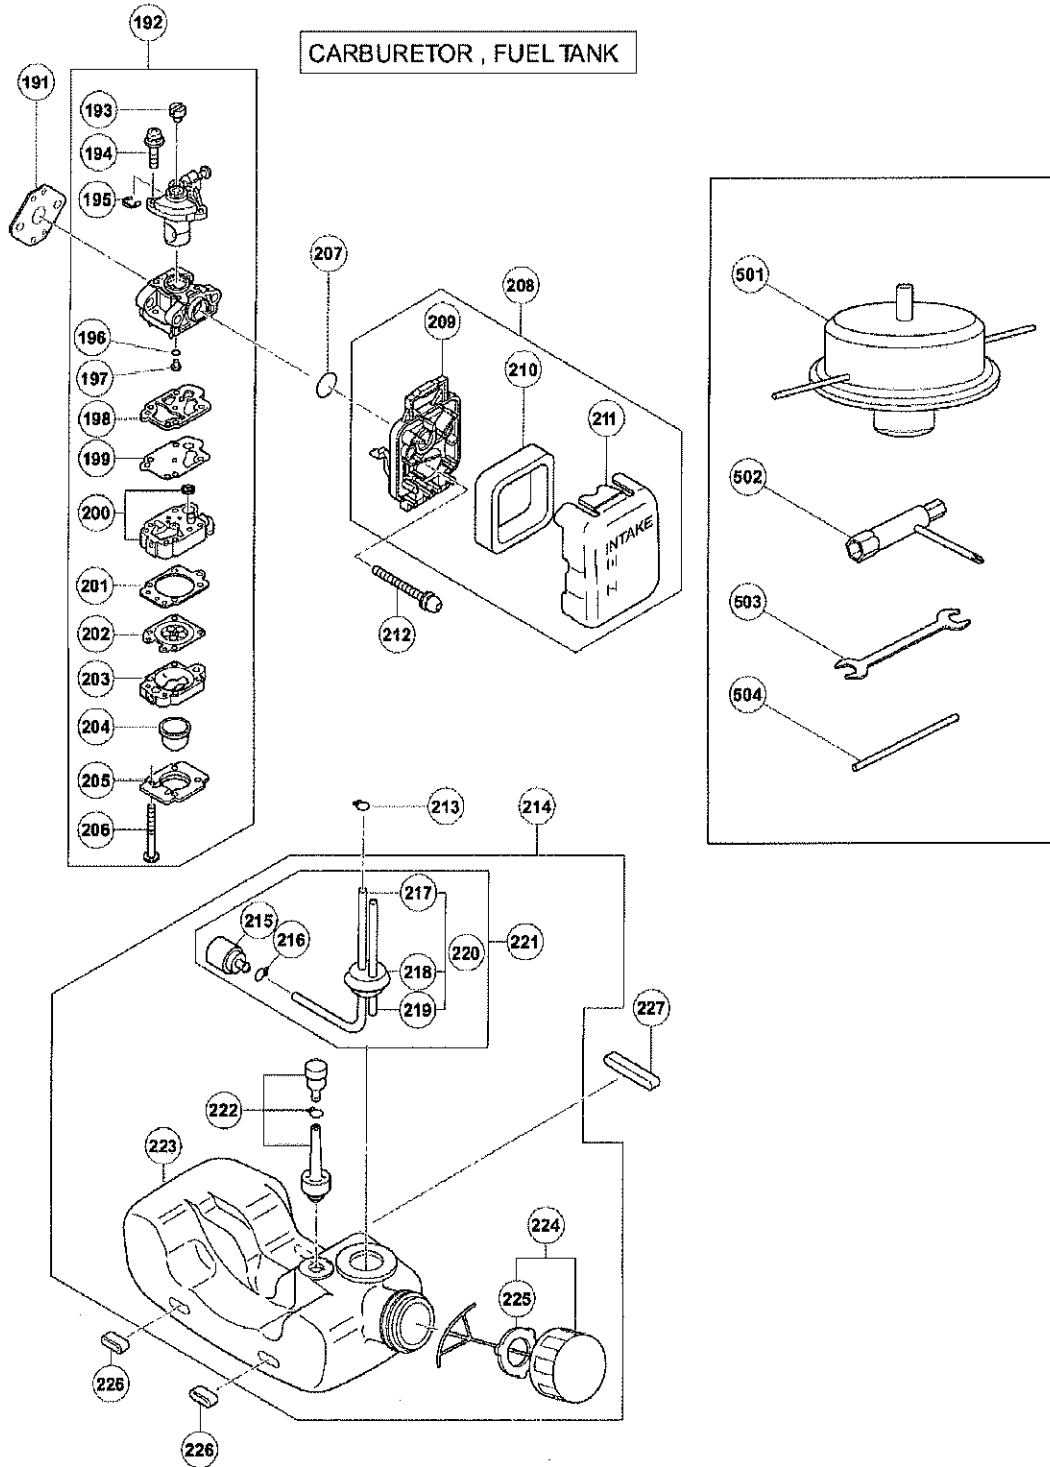

Hitachi Power Tool Parts List

SVG Exploded Diagram
BRUSH CUTTER CG 23EA

册名
CG23EA(4/4)

TEILE

Pos. Nr.	Art.Nr.	BESCHREIBUNG	STUECK Nr.	KOMMENTAR
MAIN BODY				
1	683002	Tragegurt kpl. CG23EA	1	
2	682976	Kupplungsgehäuse kpl. CG23EA	1	INCLUD.3-5
3	682977	Kupplungsgehäuse CG23EA	1	
4	682978	Kugellager 6200ZZ CG23EA	1	
5	682979	Sprengring H30 CG23EA	1	
6	682981	Kupplungstrommel CG23EA	1	
7	682980	Schraube M5X30 CG23EA	1	
8	683001	Schraube M5X20 CG23EA	4	
9	682987	Bügelgriff kpl. CG23EA	1	INCLUD.10-13
10	682990	Schraube M5X28 CG23EA	4	
11	682988	Bügelgriff CG23EA	1	
12	682989	Dichtung CG23EA	1	
13	949555	MUTTER M5 (10ST)	4	
14	682985	Aufhängebügel kpl. CG23EA	1	INCLUD.15
15	682986	Schraube M5X15 CG23EA	1	
16	682984	Gaszug CG23EA	1	
17	682982	Antriebswelle kpl. CG23EA	1	
18	682983	Antriebswellenrohr kpl. CG23EA	1	
19			1	
20			1	
21			1	
22	682991	Sicherheitsabdeckung kpl. CG23EA	1	INCLUD.23-25
23	682994	Schraube M6X30 CG23EA	2	
24	682992	Schelle CG23EA	1	
25	682993	Gewindehalter CG23EA	1	
26	949555	MUTTER M5 (10ST)	5	
27	683000	Distanzscheibe M5 CG23EA	5	
28	682995	Fadenschneider komplett CG 23 EA	1	INCLUD.29,32-34
29	682997	Schraube M5X25 CG23EA	2	
30	682999	Schraube M5X15 CG23EA	5	
31	682998	Schutzblech CG23EA	1	
32	682996	Fadenschneider CG23EA	1	
33	949454	FEDERSCHEIBE M5 (10ST), C8FSHE, C8FSE	2	
34	949555	MUTTER M5 (10ST)	2	
GEAR CASE				
61	683019	Schraube M5X12 CG23EA	1	
62	683003	Getriebegehäuse kpl. CG23EA	1	INCLUD.63-77
63	683018	Schraube M8X22 CG23EA	1	
64	683017	Stabilisator CG23EA	1	
65	683016	Sicherungsscheibe CG23EA	1	
66	683015	Hauptadapter CG23EA	1	
67	683010	Sprengring CG23EA	1	
68	683009	Kugellager CG23EA	1	
69	683008	Messerzahnstange CG23EA	1	
70	683006	Kugellager CG23EA	1	
71	683005	Schraube M6X8 CG23EA	1	
72	683014	Schraube M5X25 CG23EA	1	
73	683004	Getriebegehäuse CG23EA	1	
74	683011	Kugellager CG23EA	1	
75	683012	Sprengring CG23EA	1	
76	683013	Sprengring CG23EA	1	
77	683007	Getriebe Set CG23EA	1	
ENGINE				
101	683031	Abschlusschraube CG23EA	2	
102	683030	Schalldämpfer kpl. CG23EA	1	
103	683033	Abschlusschraube CG23EA	1