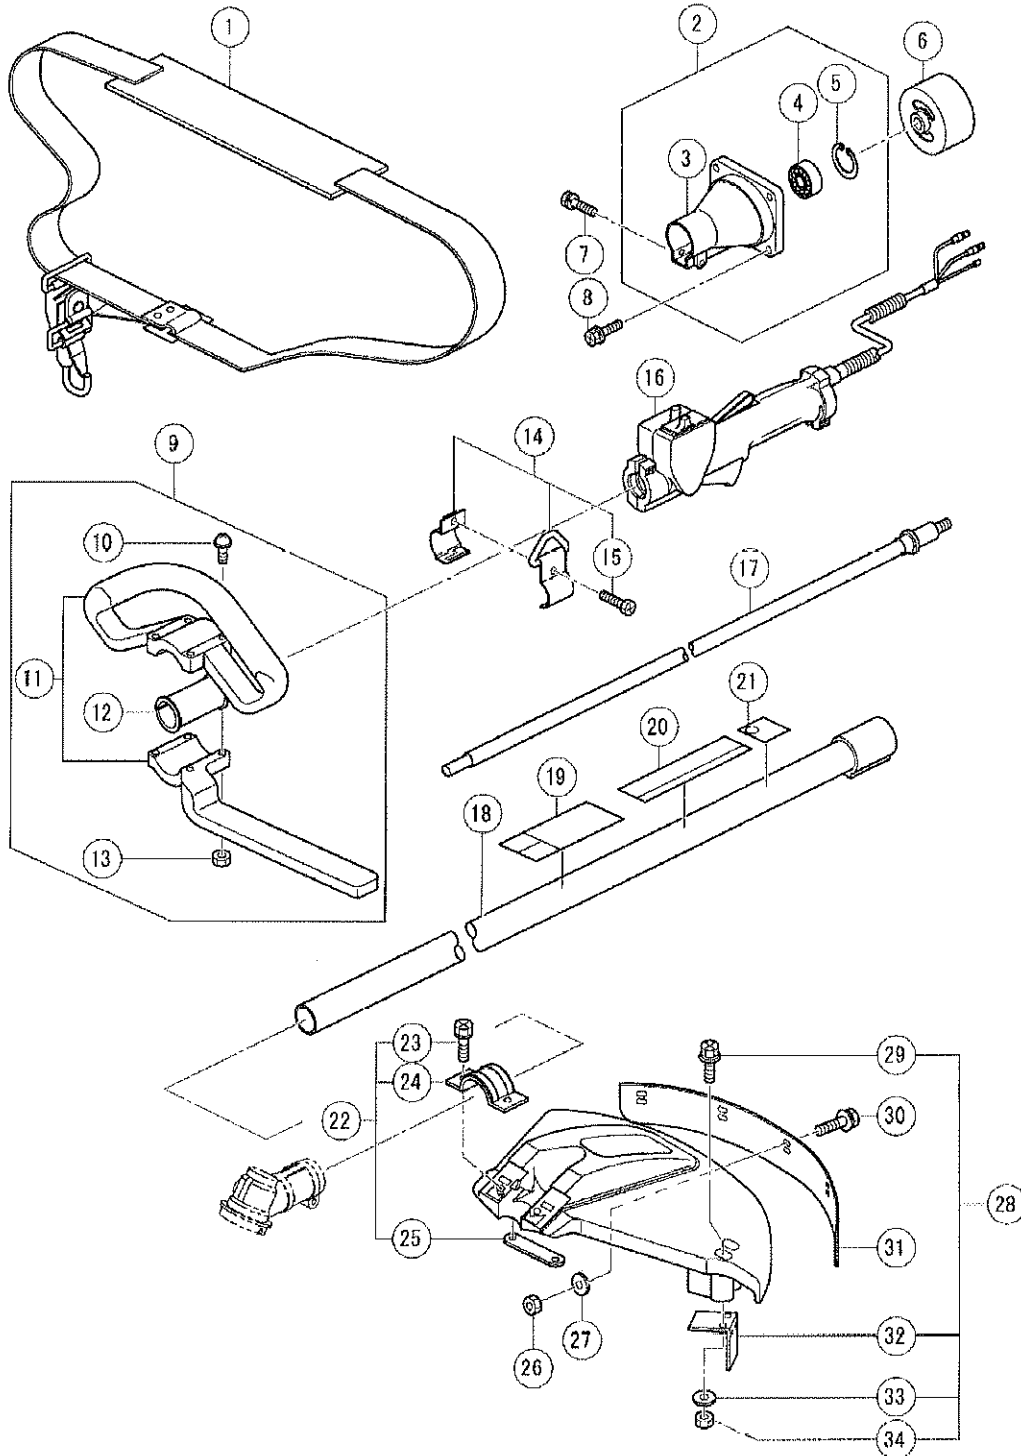

## Hitachi Power Tool Parts List

SVG Exploded Diagram  
BRUSH CUTTER CG 23EA

### MAIN BODY

部名  
CG23EA (1/4)

## Hitachi Power Tool Parts List

SVG Exploded Diagram  
BRUSH CUTTER CG 23EA

GEAR CASE

部 号  
CG23EA (2/4)