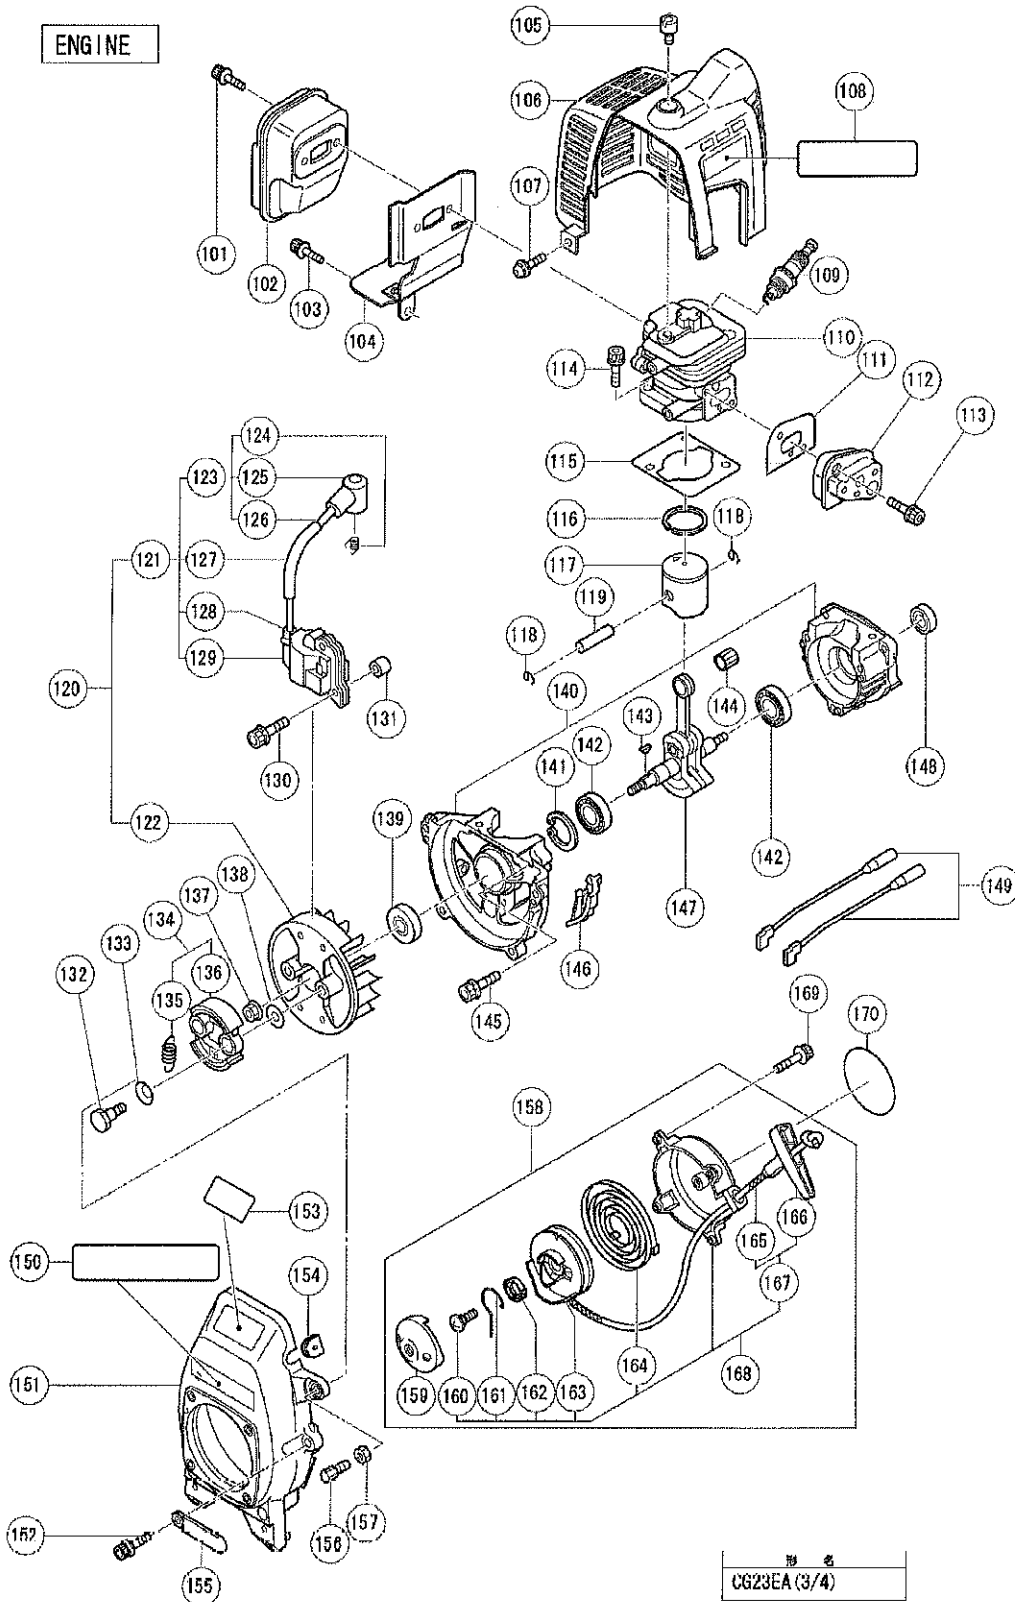

Hitachi Power Tool Parts List

SVG Exploded Diagram
BRUSH CUTTER CG 23EA