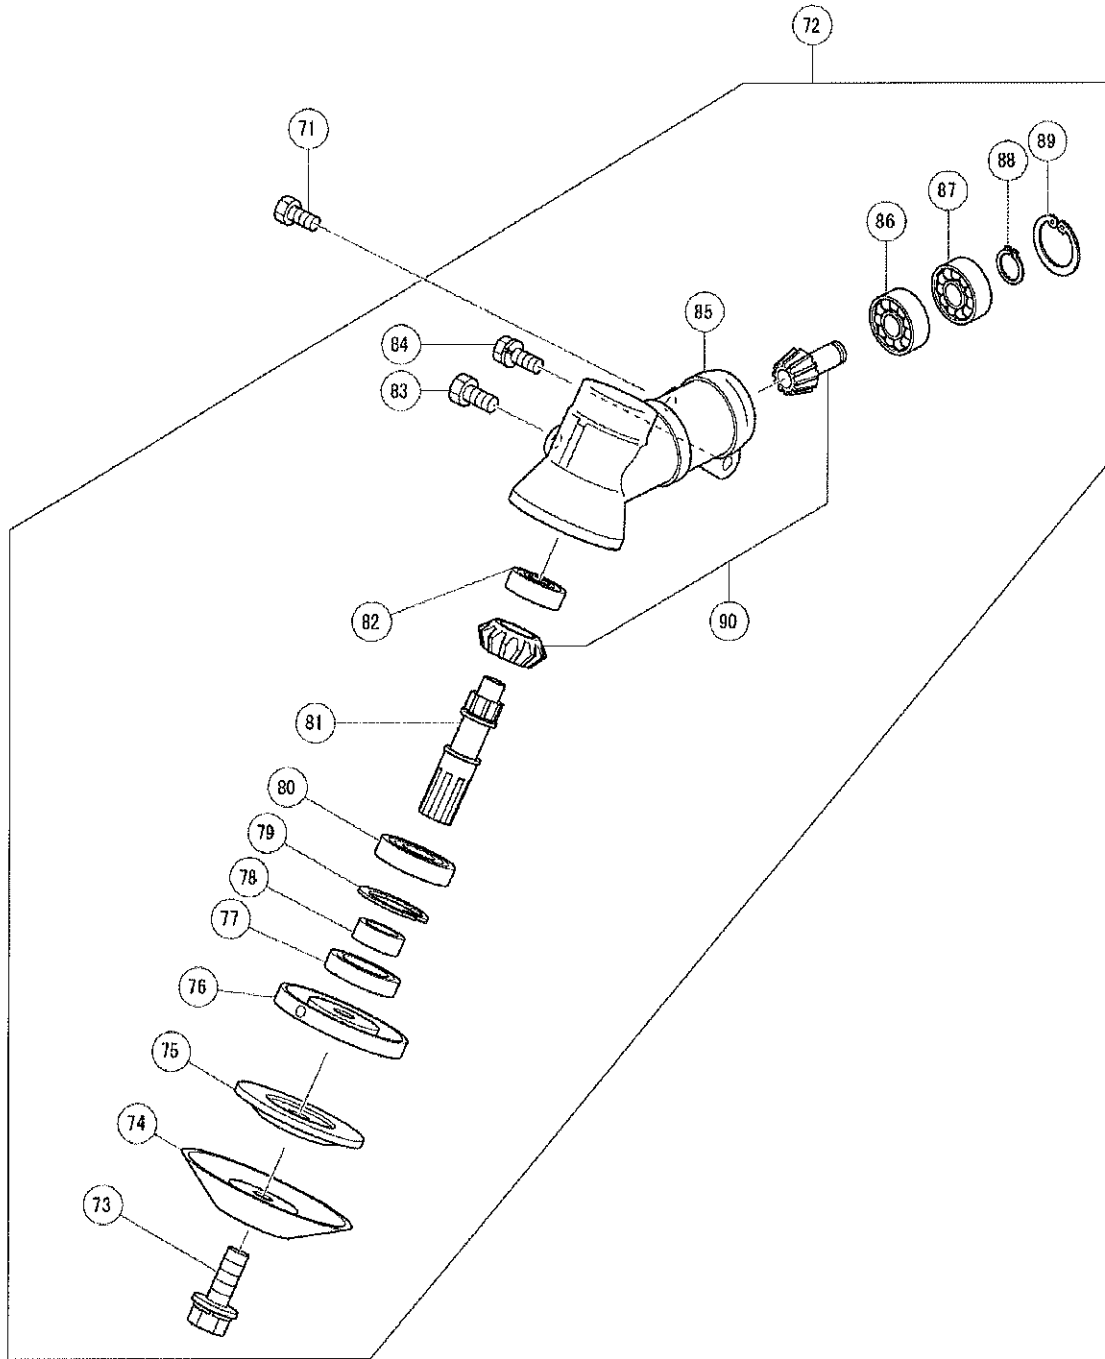

Hitachi Power Tool Parts List

SVG Exploded Diagram
BRUSH CUTTER CG 42EA

Hitachi Power Tool Parts List

SVG Exploded Diagram
BRUSH CUTTER CG 42EA

GEAR CASE

Hitachi Power Tool Parts List

SVG Exploded Diagram
BRUSH CUTTER CG 42EA