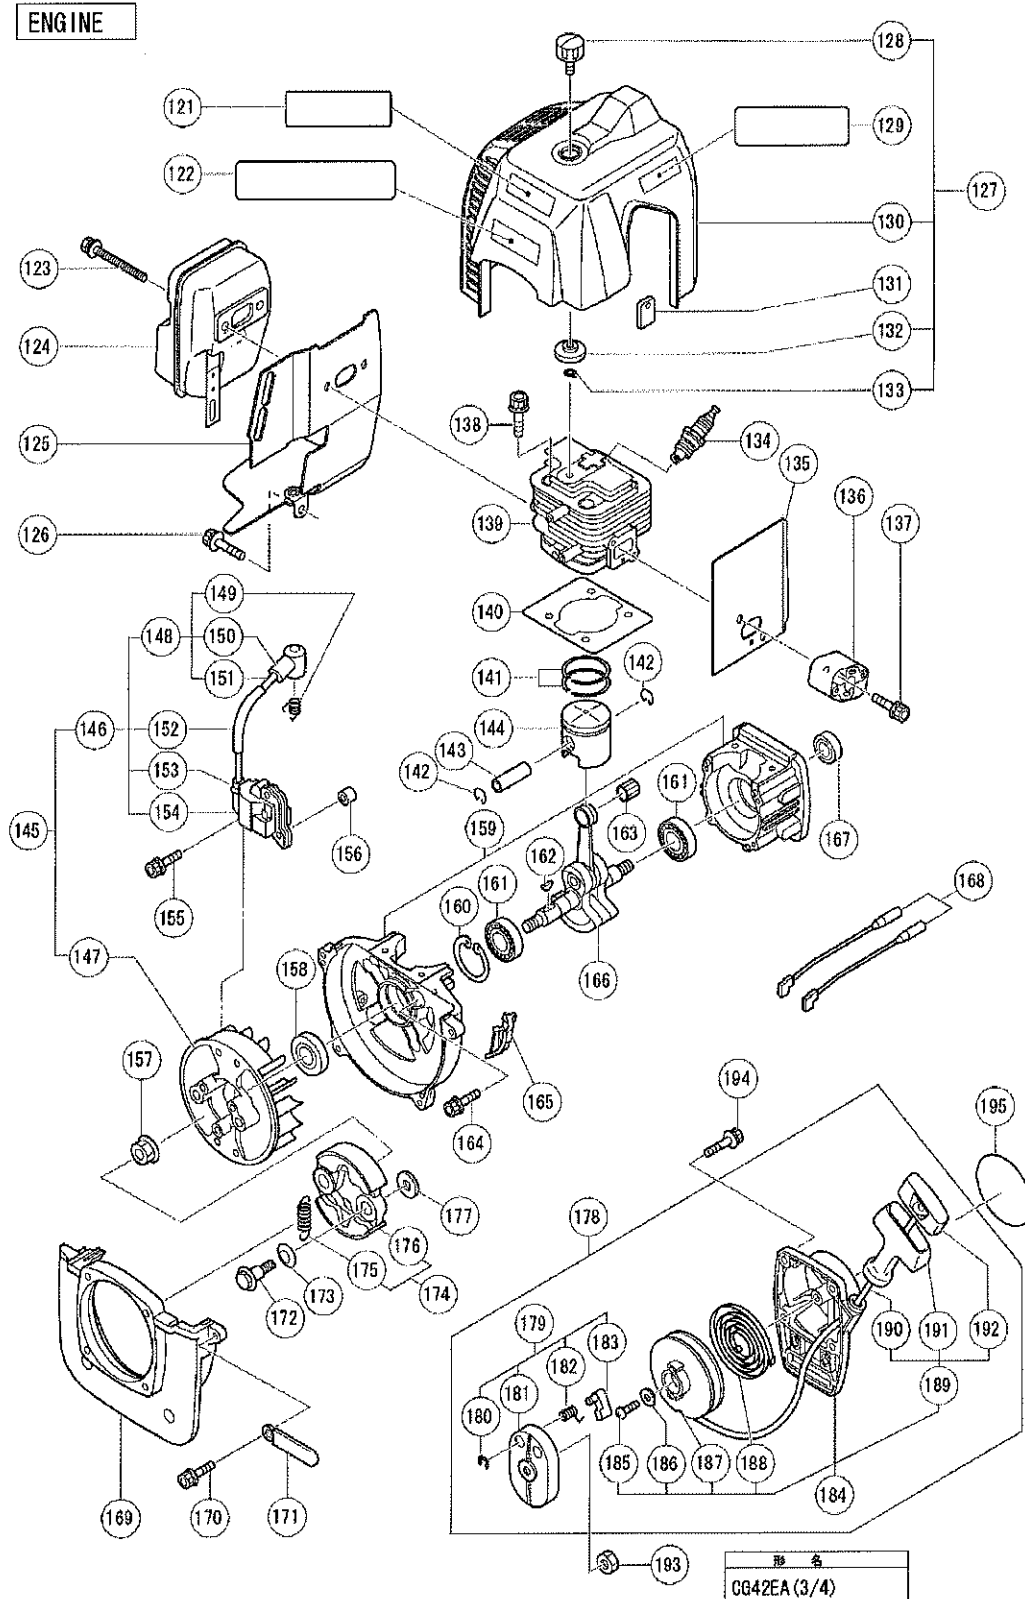

Hitachi Power Tool Parts List

SVG Exploded Diagram
BRUSH CUTTER CG 42EA

Hitachi Power Tool Parts List

SVG Exploded Diagram
BRUSH CUTTER CG 42EA

GEAR CASE

Hitachi Power Tool Parts List

SVG Exploded Diagram
BRUSH CUTTER CG 42EA