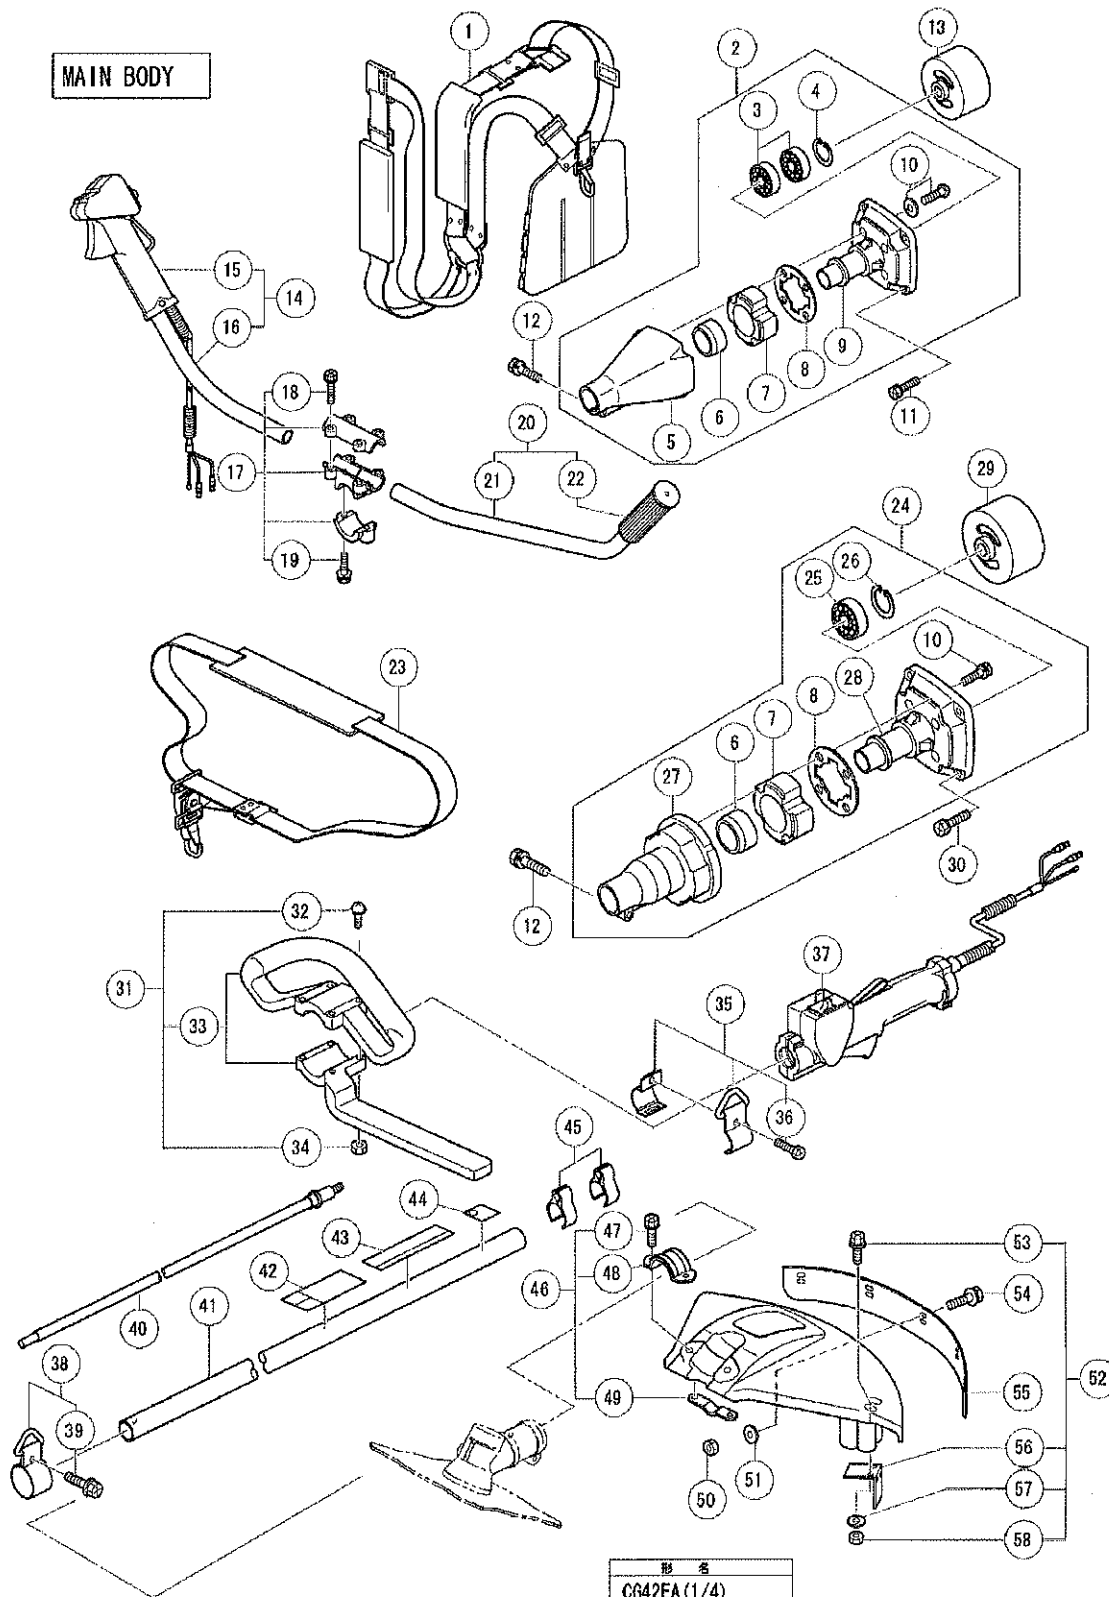

Hitachi Power Tool Parts List

SVG Exploded Diagram
BRUSH CUTTER CG 42EA

Hitachi Power Tool Parts List

SVG Exploded Diagram
BRUSH CUTTER CG 42EA

GEAR CASE

Hitachi Power Tool Parts List

SVG Exploded Diagram
BRUSH CUTTER CG 42EA