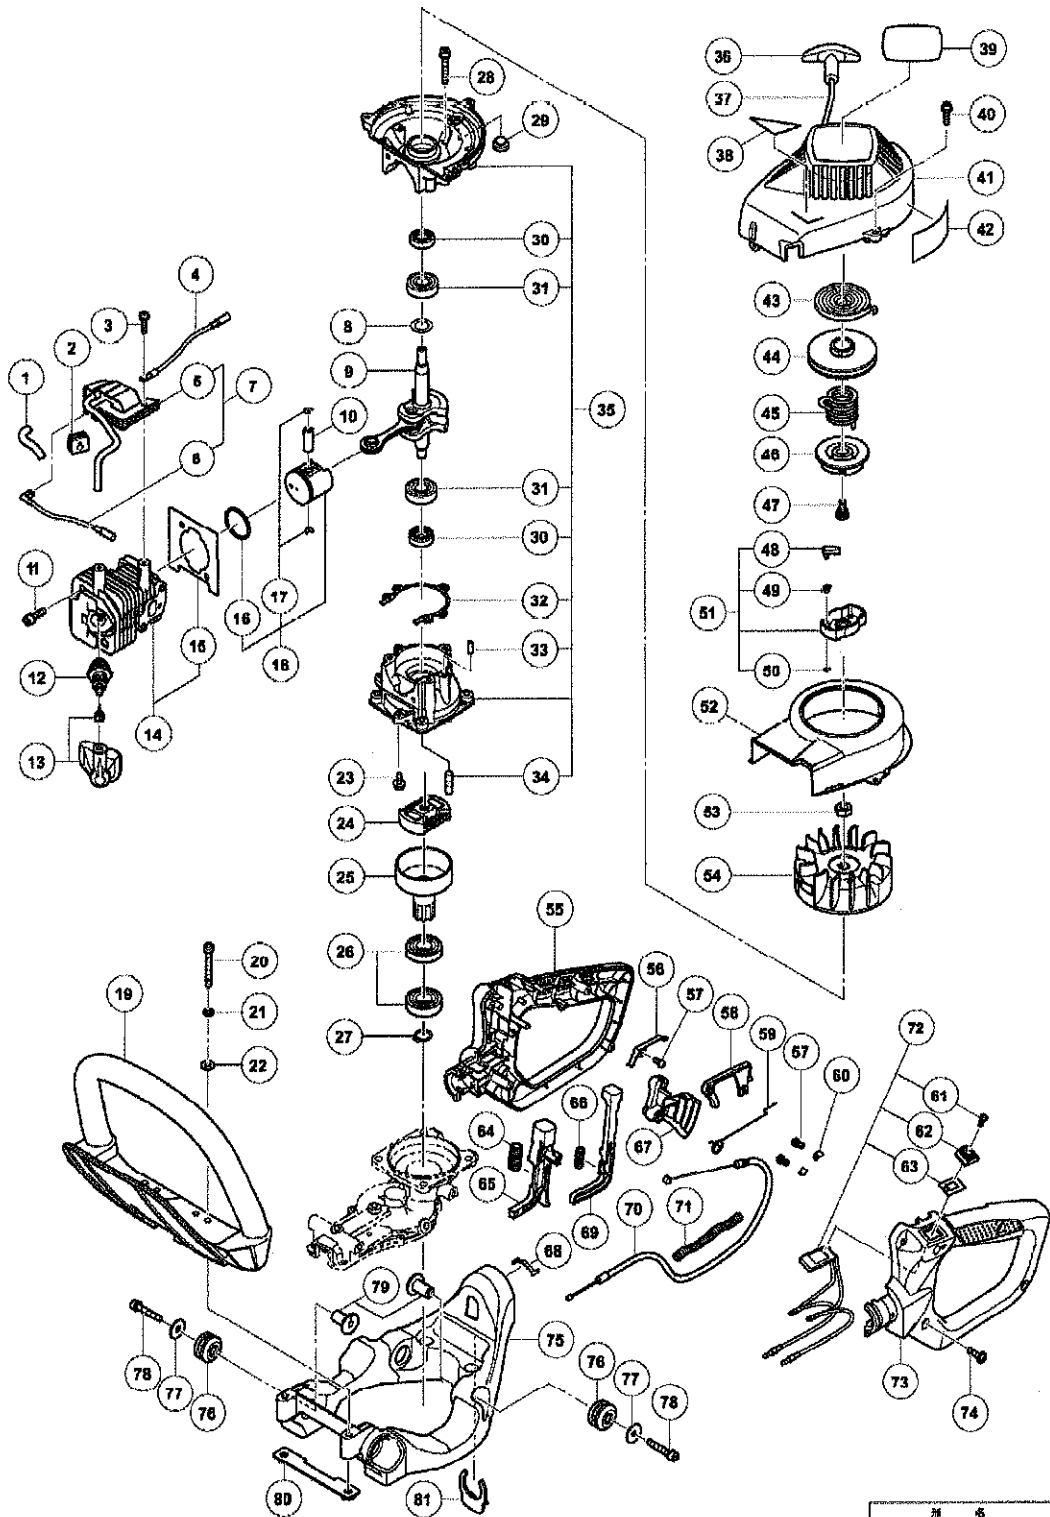

Hitachi Power Tool Parts List

SVG Exploded Diagram

ENGINE HEDGE TRIMMER CH 66EB3

型号
CH66EB3(1/2)

Hitachi Power Tool Parts List

SVG Exploded Diagram

ENGINE HEDGE TRIMMER CH 66EB3

Rev.1