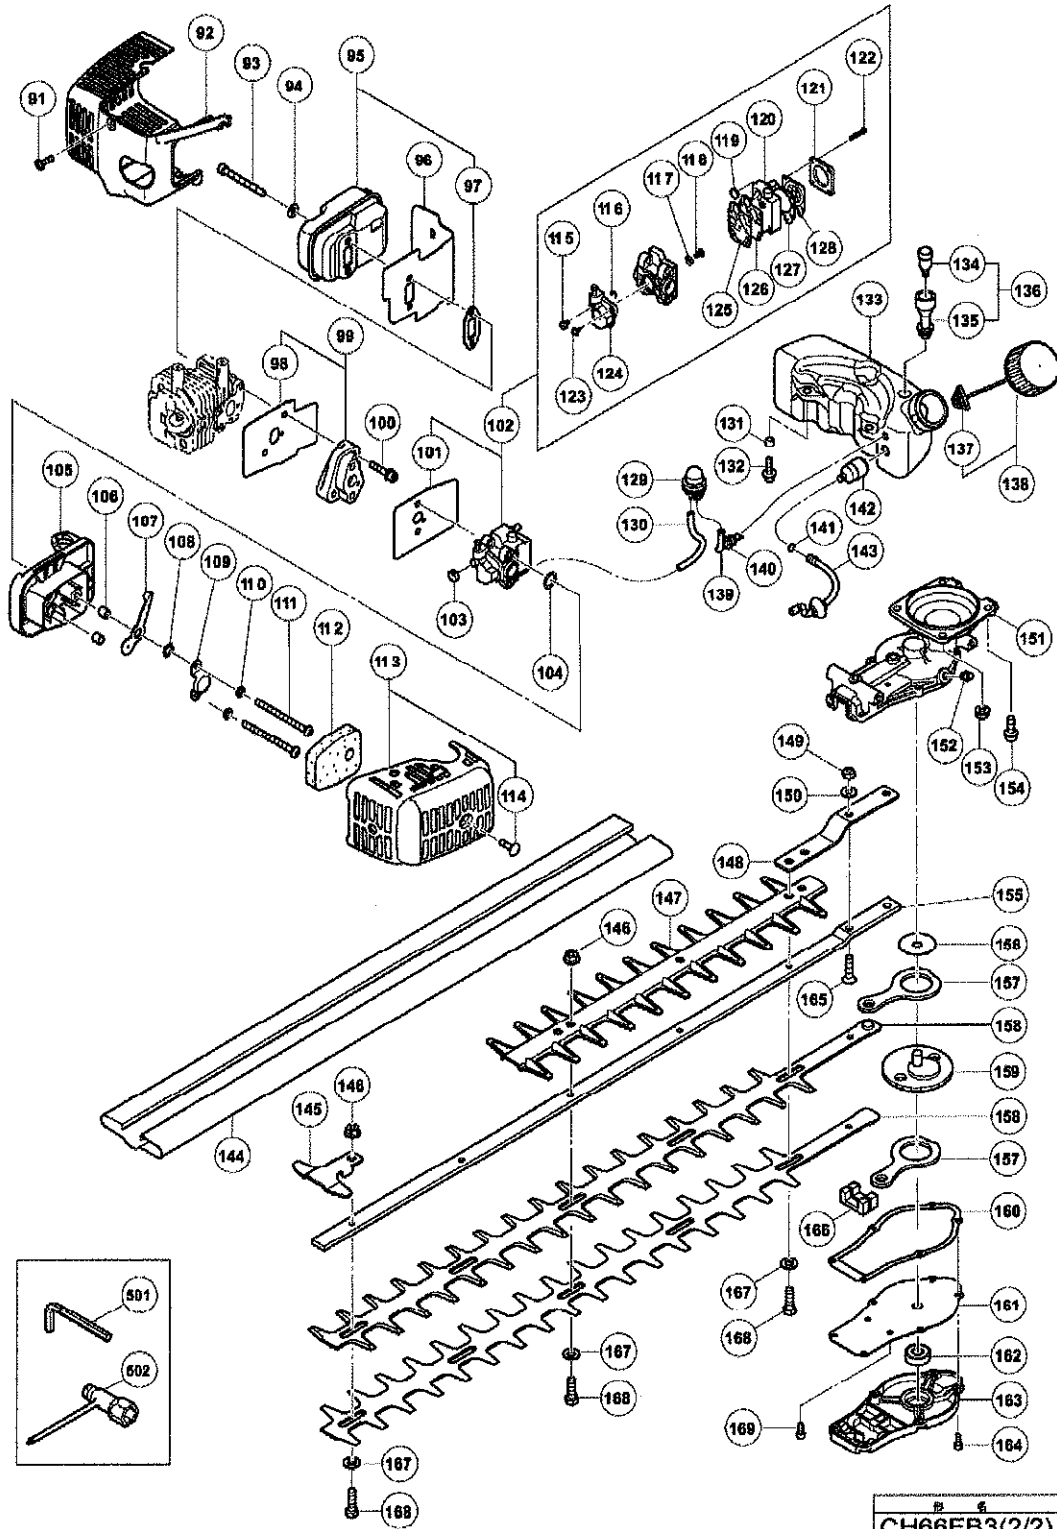

Hitachi Power Tool Parts List

SVG Exploded Diagram

ENGINE HEDGE TRIMMER CH 66EB3

型号
CH66EB3(1/2)

Hitachi Power Tool Parts List

SVG Exploded Diagram

ENGINE HEDGE TRIMMER CH 66EB3

Rev.1