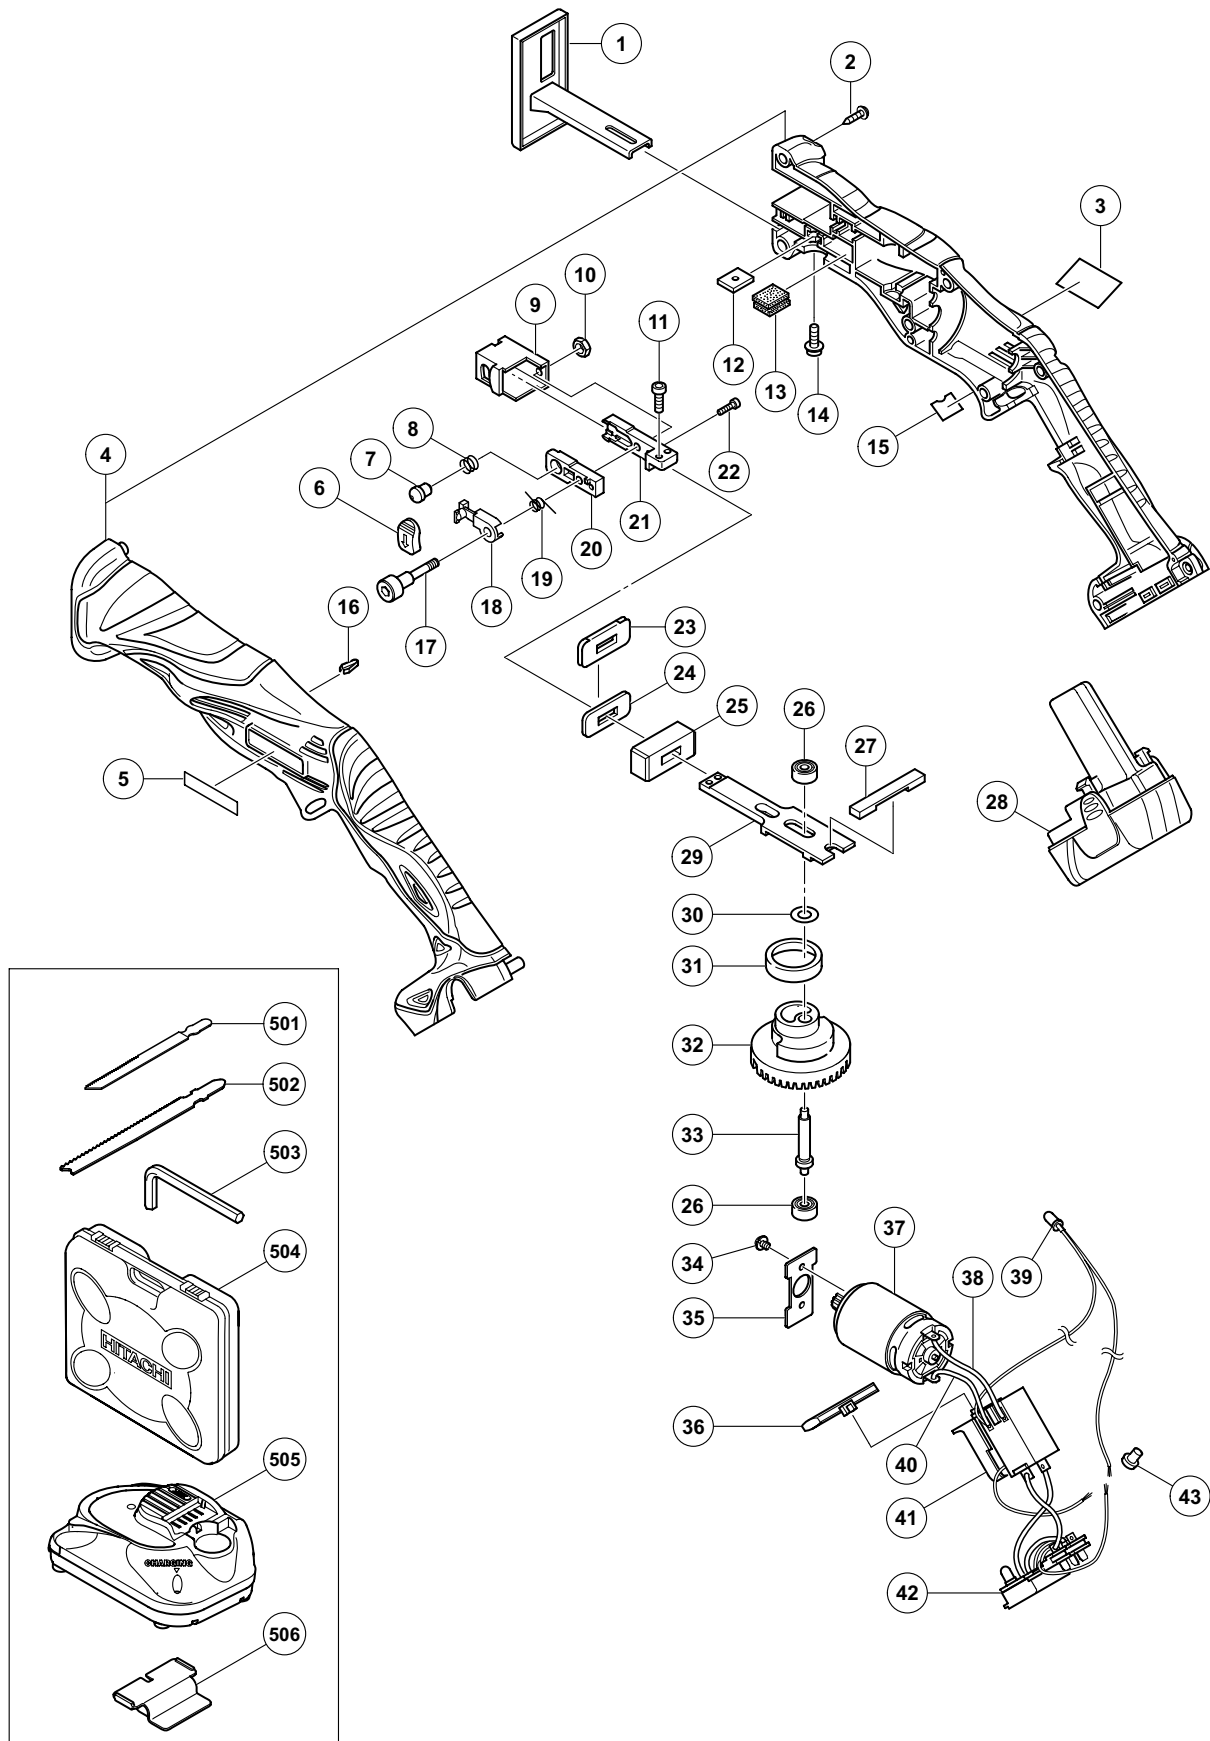

ELECTRIC TOOL PARTS LIST

CORDLESS MINI SAW
Model CJ 10DL

2009·10·29
(E1)

PARTS

CJ 10DL

ITEM NO.	CODE NO.	DESCRIPTION	NO. USED	REMARKS
1	329-981	BASE	1	
2	313-687	TAPPING SCREW (W/FLANGE) D3 X 16 (BLACK)	8	
3		NAME PLATE	1	
4	329-994	HOUSING (A). (B) SET	1	
5	330-719	HITACHI LABEL	1	
6	321-130	CAP	1	
7	331-968	HOLDER PIN	1	
8	331-911	SPRING	1	
9	321-132	BLADE HOLDER (A)	1	
10	322-709	NUT M4 (BLACK)	1	
11	318-832	SEAL LOCK HEX. SOCKET HD. BOLT M3 X 12	2	
12	329-982	PLATE NUT	1	
13	330-729	FELT PACKING	2	
14	329-983	HEX. SOCKET HD. BOLT (W/FLANGE) M4 X 10	1	
15		LABEL (LOCK)	1	
16	330-728	PLATE SPRING	1	
17	322-134	SPECIAL BOLT M4	1	
18	321-131	LEVER (A)	1	
19	321-135	SPRING (D)	1	
20	331-753	BLADE HOLDER (C)	1	
21	331-752	BLADE HOLDER (B)	1	
22	325-241	SEAL LOCK HEX. SOCKET HD. BOLT M3 X 8	1	
23	329-978	FELT COVER	1	
24	329-977	FELT PACKING	1	
25	329-976	PLUNGER HOLDER (A)	1	
26	322-695	ROLLER 624VV	2	
27	329-980	PLUNGER HOLDER (B)	1	
* 28	331-067	BATTERY BCL 1015 (EUROPE, AUS, NZL)	1	
* 28	331-065	BATTERY BCL 1015 (USA, CAN)	1	
29	329-971	PLUNGER	1	
30	329-975	WASHER (A)	1	
31	329-974	RING	1	
32	329-973	GEAR	1	
33	329-972	SPINDLE	1	
34	949-202	MACHINE SCREW M3 X 6 (10 PCS.)	2	
35	329-989	MOTOR HOLDER	1	
36	329-970	PUSHING BUTTON (A)	1	
37	329-988	MOTOR PINION SET DC 10.8V	1	
38	329-991	INTERNAL WIRE (RED)	1	
39	329-990	LED	1	
40	329-992	INTERNAL WIRE (BLACK)	1	
41	329-987	DC-SPEED CONTROL SWITCH	1	
42	329-986	CONTROLLER (B)	1	
43	959-140	CONNECTOR 50091 (10 PCS.)	1	

STANDARD ACCESSORIES

CJ 10DL

ITEM NO.	CODE NO.	DESCRIPTION	NO. USED	REMARKS
501	879-357	JIG SAW BLADES NO. 41 (5 PCS.)	1	
502		BLADES NO. 123X	1	
503	943-277	HEX. BAR WRENCH 3MM	1	
504	329-993	CASE	1	
505		CHARGER (MODEL UC10SFL)	1	
506	331-086	BATTERY COVER	1	FOR USA, FRG, NOR