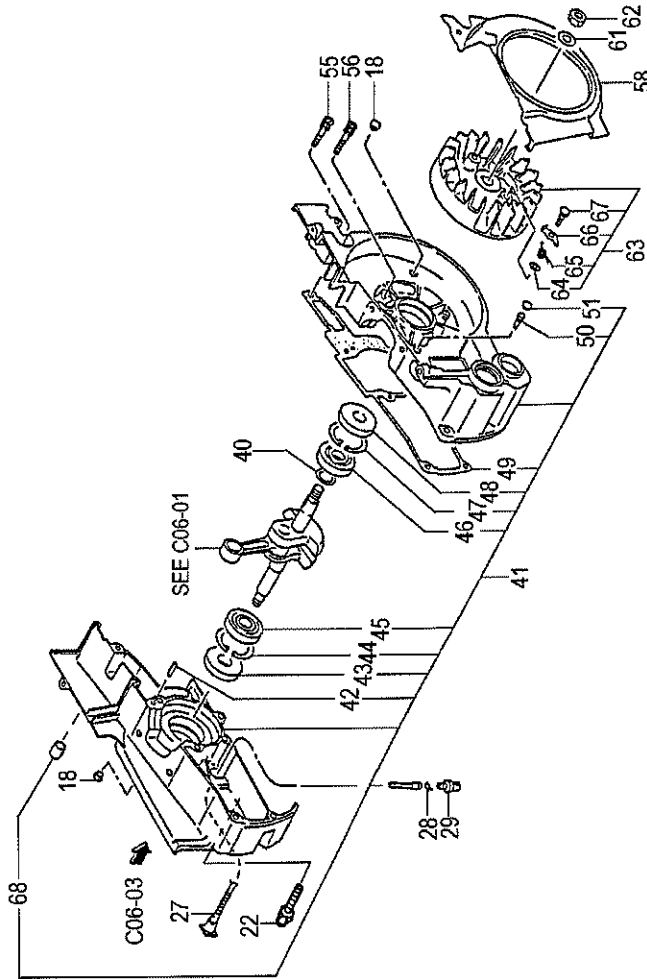

C06-02

CS45EK CRANK CASE

REF. NUMBER	PARTS NUMBER	DESCRIPTION	QTY	SERIAL NUMBER
018	668-8164	SIDE DUMPER	2	
022	669-5076	HEX HOLE SCREW 5X35	1	
027	669-1219	OIL PIPE A	1	
028	669-2312	CLIP 7	1	
029	669-0914	OIL FILTER BODY COMP.	1	
040	668-5098	SHIM S T0.2	V	
040	668-5099	SHIM S T0.3	V	
040	668-6475	SHIM 0.4	V	
041	668-6541	CRANK CASE ASS'Y	1	
042	669-5521	KNOCK PIN 4X12	2	
043	669-5633	OIL SEAL ISMX12325.5	1	
044	669-5295	STOP RING C-32, INNER	1	
045	668-5096	BALL BEARING 6201 A2C3	1	
046	668-5096	BALL BEARING 6201 A2C3	1	
047	669-5295	STOP RING C-32, INNER	1	
048	669-5633	OIL SEAL ISMX12325.5	1	
049	668-6710	CRANKCASE GASKET	1	
050	668-5173	AIR VENT VALVE (B)	1	
051	669-1399	AIR VENT COVER	1	
055	668-4586	HEX.HOLE BOLT M5X18/S	3	
056	668-4786	HEX. SOCKET HD. BOLT M5X30 S	3	
058	668-7207	AIR DEFLECTOR	1	
061	668-4611	WASHER M8	1	
062	668-4612	HEX NUT M8	1	
063	668-7395	MAGNETO ROTOR ASSY	1	
064	668-7942	SPECIAL WASHER	2	
065	669-3348	PAWL SPRING	2	
066	669-3304	STARTER PAWL	2	
067	669-3366	STEP BOLT	2	
068	668-8107	HANDLE DAMPER	1