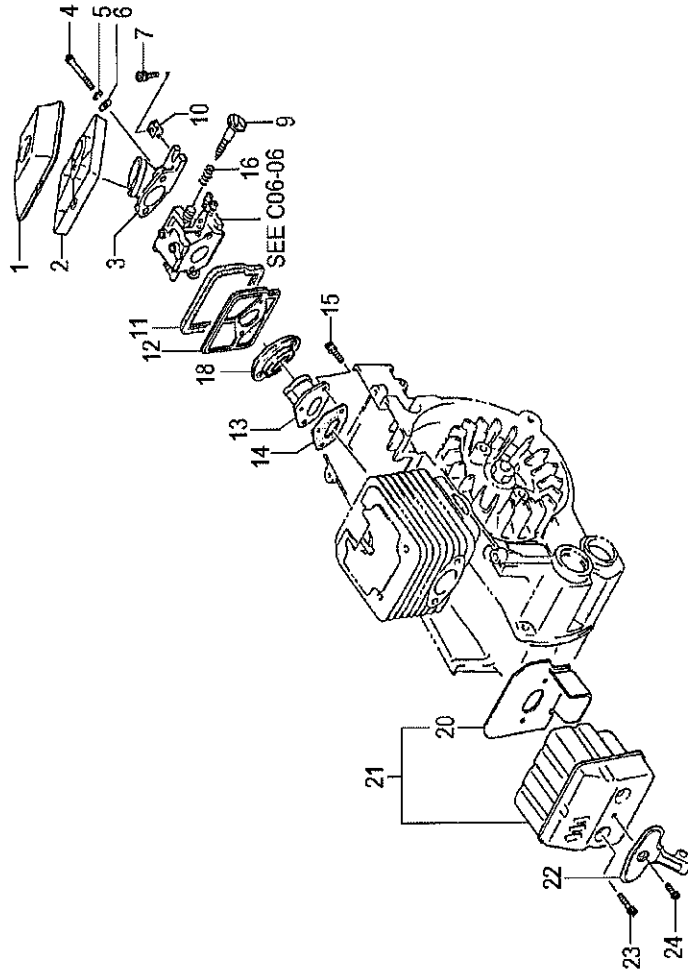

C06-04

CS45EK AIR CLEANER/MUFFLER

REF. NUMBER	PARTS NUMBER	DESCRIPTION	Q'TY	SERIAL NUMBER
001	669-0335	AIRCLEANER ELEMENT B COMP.	1	
002	669-0325	AIRCLEANER ELEMENT A COMP.	1	
003	669-0198	AIRCLEANER BASE COMP.	1	
004	669-5055	HEX. HOLE BOLT 5X45	2	
005	668-4662	S.WASHER 5	2	
006	668-4864	SMALL WASHER 5	2	
007	669-5512	HEX. HOLE BOLT 5X15WS	1	
009	668-7993	IDLE ADJUSTMENT SCREW	1	
010	668-7943	SPECIAL WASHER	1	
011	669-0004	CARB. INSULATOR, RUBBER	1	
012	668-9941	INSULATOR COMP.	1	
013	668-9789	INLET MANIFOLD COMP.	1	
014	668-9876	INLET MANIFOLD GASKET	1	
015	668-4595	HEX.HOLE BOLT M4X12/S	2	
016	669-0766	IDLE ADJUST SPRING	1	
018	668-5202	INLET MANIFOLD SPACER	1	
020	669-2737	MUFFLER GASKET	1	
021	669-2459	MUFFLER SET	1	
022	669-2942	MUFFLER STAY	1	
023	668-4903	HEX.HOLE BOLT M5X16/S	2	
024	669-5036	HEX. HOLE BOLT 4X10	1