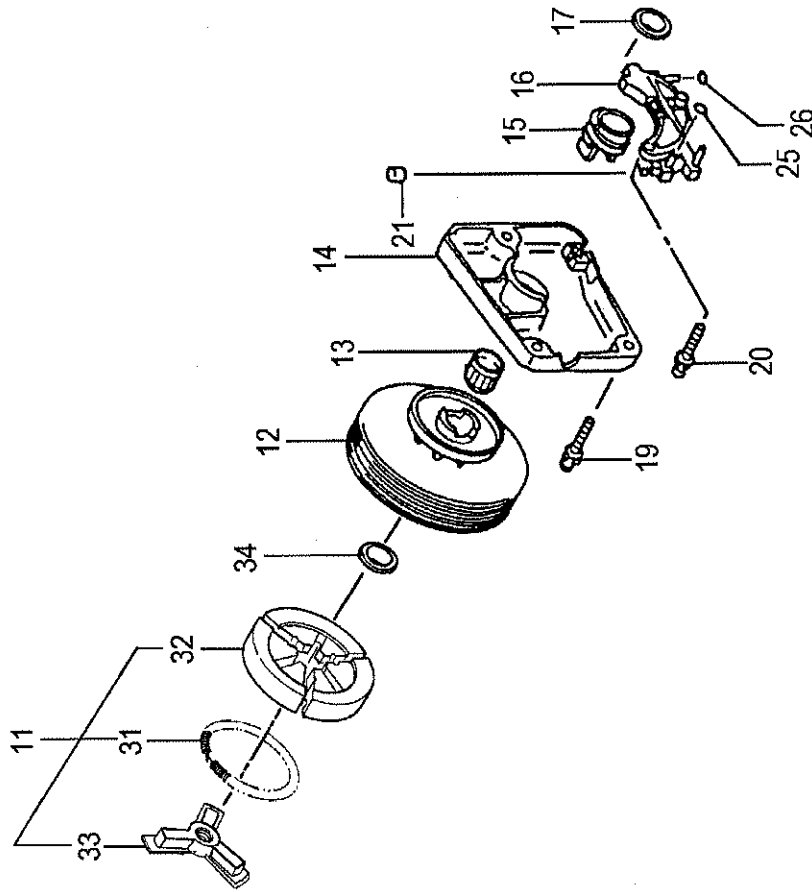

C06-03 CS45EK CLUTCH/OIL PUMP

REF. NUMBER	PARTS NUMBER	DESCRIPTION	QTY	SERIAL NUMBER
011	668-8489	CLUTCH ASS'Y, M9	1	
012	668-9009	CLUTCH HOUSING COMP.7T	1	
013	669-5606	NEEDLE BEARING KT111410G	1	
014	668-6755	OIL PUMP COVER	1	
015	668-6640	SCREW GEAR COMP.	1	
016	668-7331	OIL PUMP COMP.	1	
017	668-6452	PINION WASHER 1T	1	
019	669-5403	SMALL SCREW 4X12WS	3	
020	669-5407	HIGH TENSION SCREW 4X18WS	2	
021	668-6661	RELEASE VALVE	1	
025	669-5659	O-RING S-3	1	
026	669-5661	O-RING P-5	1	
031	668-9426	CLUTCH SPRING	1	
032	668-9493	CLUTCH SHOE	3	
033	668-9497	CLUTCH BOSS	1	
034	668-9642	CLUTCH WASHER B	1