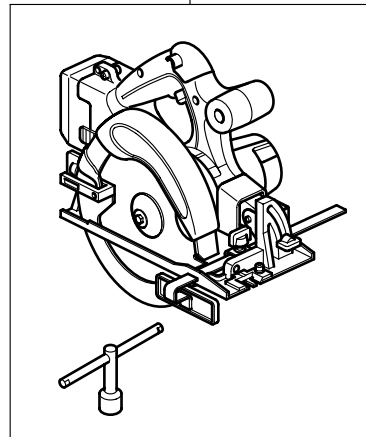

ELECTRIC TOOL PARTS LIST

■ CORDLESS KIT
Model KC 18DB

2001·7·30

(E1)

①

②

③

④