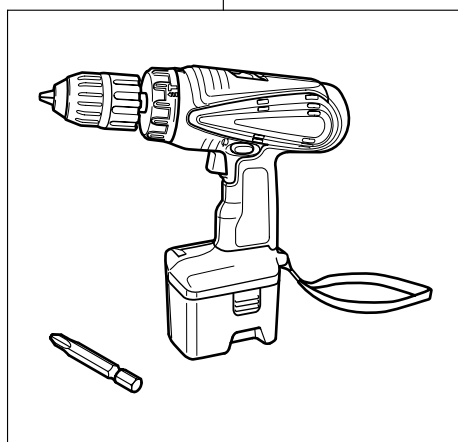

## ELECTRIC TOOL PARTS LIST

■ CORDLESS KIT  
Model KC 18DD

2001·7·30  
(E1)

1

2

3

4

5

**PARTS**

KC 18DD

<b>ITEM NO.</b>	<b>CODE NO.</b>	<b>DESCRIPTION</b>	<b>NO. USED</b>	<b>REMARKS</b>
1		MODEL DV 18DV CORDLESS IMPACT DRILL	1	
2		MODEL C 6DD CORDLESS CIRCULAR SAW	1	
3		MODEL UB 18D CORDLESS TORCHLIGHT	1	
4		MODEL UC 24YFA CHARGER	1	
5	320-212	CASE	1	