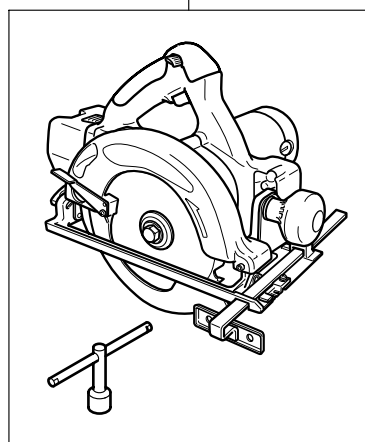

## ELECTRIC TOOL PARTS LIST

■ CORDLESS KIT  
Model KC 18DD

2001·7·30  
(E1)

1

2

3

4

5

**PARTS**

KC 18DD

<b>ITEM NO.</b>	<b>CODE NO.</b>	<b>DESCRIPTION</b>	<b>NO. USED</b>	<b>REMARKS</b>
1		MODEL DV 18DV CORDLESS IMPACT DRILL	1	
2		MODEL C 6DD CORDLESS CIRCULAR SAW	1	
3		MODEL UB 18D CORDLESS TORCHLIGHT	1	
4		MODEL UC 24YFA CHARGER	1	
5	320-212	CASE	1	