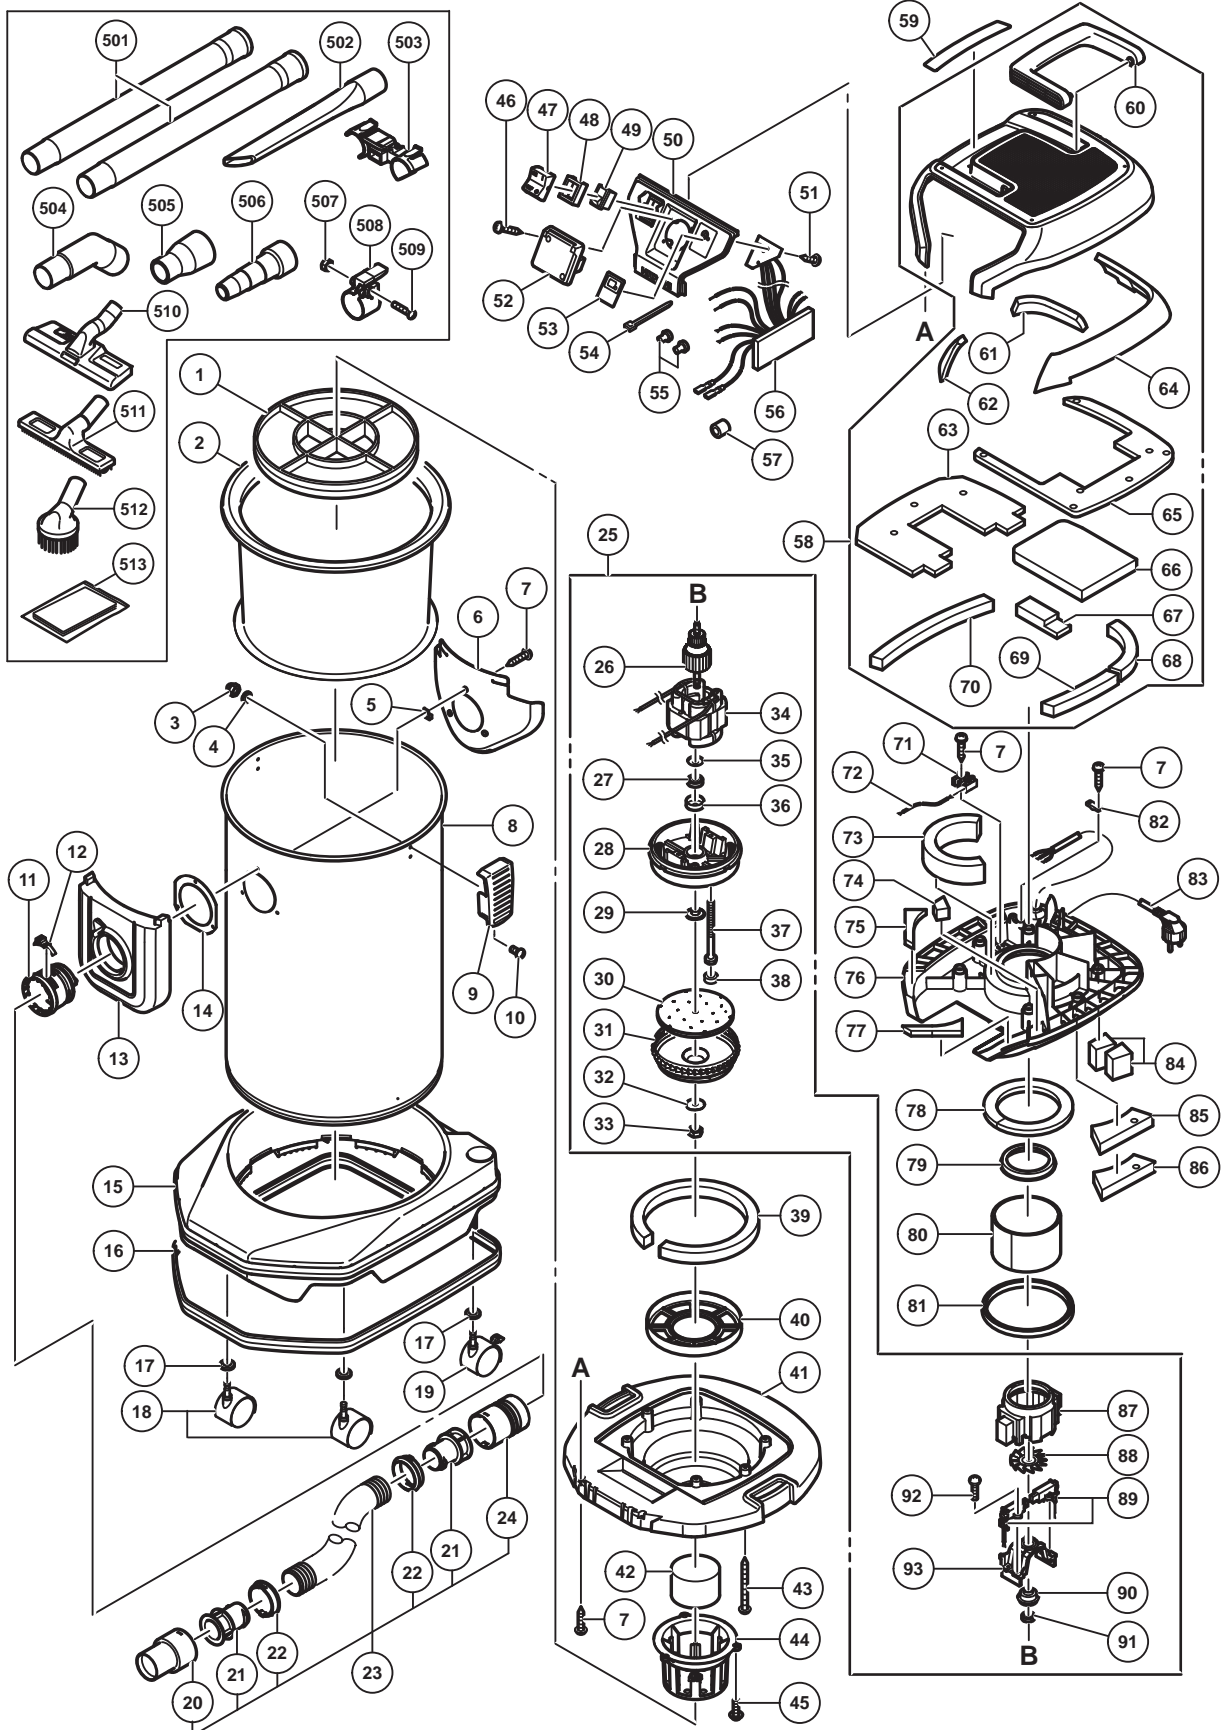

ELECTRIC TOOL PARTS LIST

■ DUST COLLECTOR Model RP 350YE

2015· 2 · 10
(E1)

PARTS

RP 350YE

ITEM NO.	CODE NO.	DESCRIPTION	NO. USED	REMARKS
1	325869	FILTER CAGE	1	
2	337459	DRY DUST FILTER (25L- 35L W/WET AND DRY)	1	
3	311839	HEX. CAP NUT M4	4	
4	949453	SPRING WASHER M4 (10 PCS.)	4	
5	337454	EARTH PLATE	1	
6	337453	POLY GUIDE (B)	1	
7	301653	TAPPING SCREW (W/FLANGE) D4 X 20 (BLACK)	8	
8	337444	TANK	1	
9	334398	CLAMP	2	
10	323211	MACHINE SCREW M4 X 8 (BLACK)	4	
11	337451	HOSE JOINT	1	
12	321014	HOSE STOPPER	1	
13	337450	JOINT COVER (B)	1	
14	337448	JOINT COVER PACKING	1	
15	337443	BASE (SUS)	1	
16	325906	BUMPER (A)	1	
17	949433	BOLT WASHER M8 (10 PCS.)	5	
18	325858	CASTER D50	3	
19	325859	CASTER D50 (W/STOPPER)	2	
20	320986	SLEEVE (B) ID38	1	
21	337512	SCREW RING (ID 38)	2	
22	321066	CLICK RING	2	
23	337513	HOSE ASS'Y ID38	1	INCLUD.20-22,24
24	320985	SLEEVE (A) ID38	1	
25	337472	MOTOR ASS'Y	1	INCLUD.26-38,87-93
26		ARMATURE 230V	1	
27		BALL BEARING 608VVCM	1	
28		MOTOR BASE	1	
29		FLANGE WASHER	1	
30		FAN	1	
31		CASING	1	
32		SPECIAL WASHER	1	
33		LOCK NUT M8	1	
34		STATOR 230V	1	
35		PRESS PLATE	1	
36		BEARING HOLDER (B)	1	
37		BOLT (W/WASHER) M5 X 60	2	
38		RUBBER COVER	2	
39	337477	SILENT FILTER (C)	1	
40	334977	SUPPORT RING (B)	1	
41	337469	MOTOR BASE (B)	1	
42	338455	FLOAT	1	
43	301815	TAPPING SCREW (W/FLANGE) D4 X 45 (BLACK)	6	
44	337456	FLOAT HOLDER (A)	1	
45	994810	SCREW (PLASTIC TIE) D4 X 16	3	
46	313687	TAPPING SCREW (W/FLANGE) D3 X 16 (BLACK)	2	
47	337502	SWITCH COVER	1	
48	337503	SWITCH PACKING	1	
49	338471	SWITCH (B)	1	
50	337495	SWITCH HOLDER (D)	1	