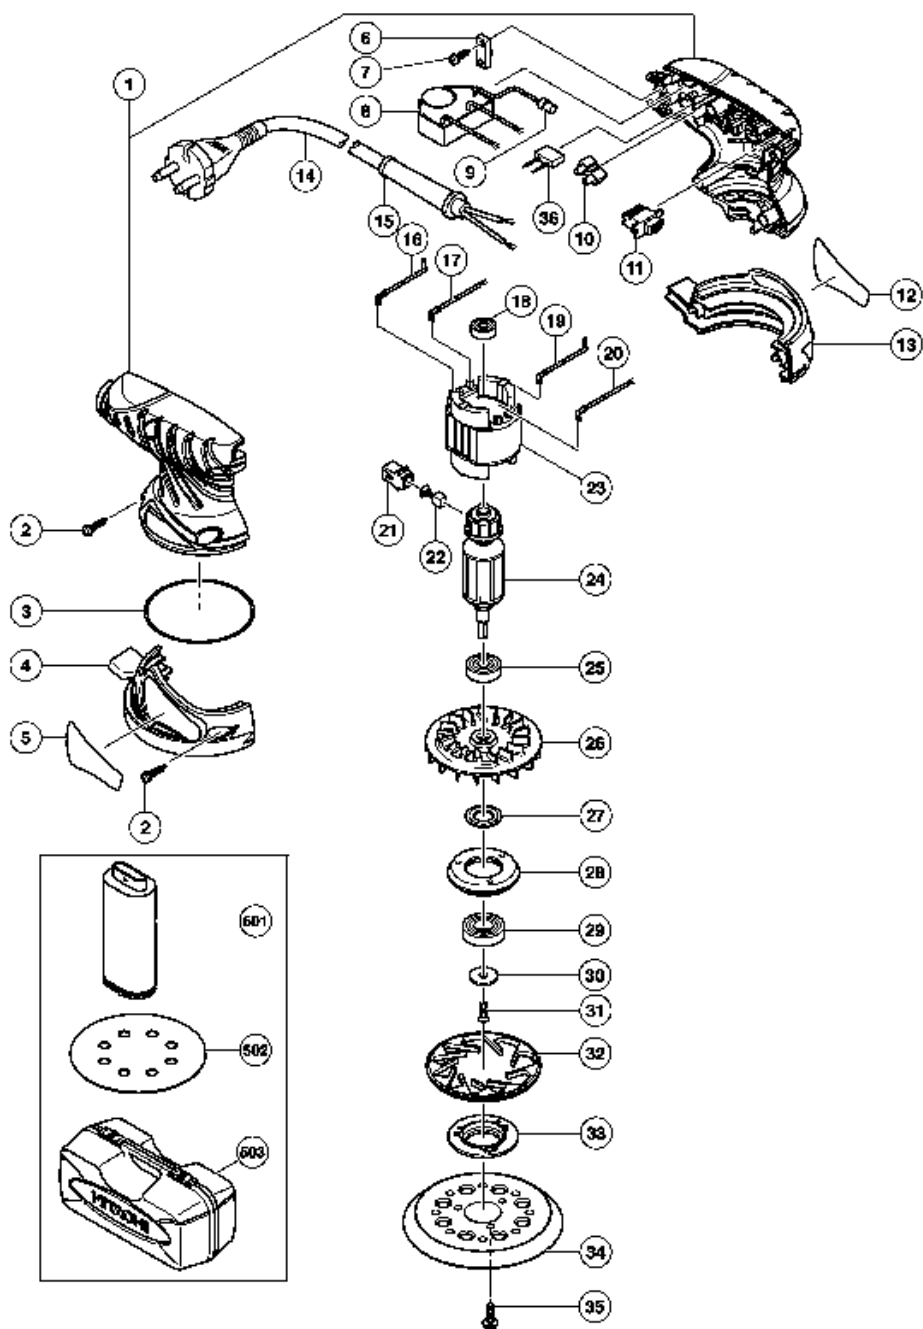

ELECTRIC TOOL PARTS LIST

RANDOM ORBIT SANDER

2005 · 6 · 15

Model SV 13YA

(E1)

Position	Artikelnr	Bezeichnung	
1	395324249	HOUSING (A).(B) SET	
2	395301653	TAPPING SCREW D4X20 (W/FLANGE) BLACK	
3	395993195	O-RING	
4	395324207	LOWER COVER (B)	
6	395937631	CORD CLIP	
7	395984750	TAPPING SCREW D4X16 (W/FLANGE)	
8	395324248	CONTROLLER CIRCUIT 220V	
9	395959140	CONNECTOR 50091 (10PCS) (OLD 939557)	
10	395938307	PILLAR TERMINAL (OLD 938307Z)	
11	395311948	SLIDE SWITCH (1P SCREW TYPE)	
13	395324206	LOWER COVER (A)	
14	395500409Z	CORD	
15	395953327	CORD ARMOR D8.8	
16	395322764	INTERNAL WIRE BROWN	
17	395322761	TAB TERMINAL (BLUE)	
18	395626VVM	BALL BEARING 626VVMC2ERPS2S	
19	395322763	INTERNAL WIRE BLEU	
20	395322762	TAB TERMINAL (BROWN)	
21	395930483	BRUSH HOLDER	
22	395999041	CARBON BRUSH (1PAIR)	
25	395629VVM	BALL BEARING 629VVMC2EPS2L	
26	395324521	BALANCE FAN	
27	395324208	DUST WASHER	
28	395324212	BEARING HOLDER	
30	395309422	WASHER	
31	395993244	SEAL LOCK FLAT HD.SCREW M4X12	
32	395324210	BRAKE	
33	395324211	BEARING COVER	
34	295324209	SCHLEIFTELLER für SV 13YA	
36	395930039	NOISE SUPPRESSOR	
501	295310339	DUST BAG	
502	295308519	SANDING DISCS 125MM AA120	
503	395324613	CASE	