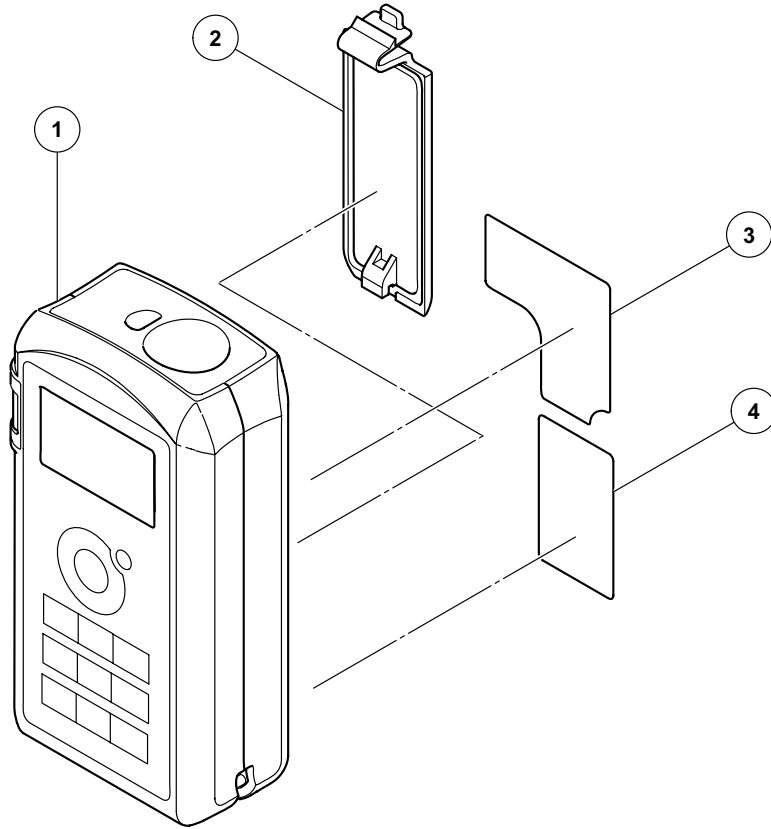

ELECTRIC TOOL PARTS LIST

DIGITAL LASER METER Model UG 50Y

2010·1·27

(E1)

PARTS

UG 50Y

ITEM NO.	CODE NO.	DESCRIPTION	NO. USED	REMARKS
1		MAIN BODY (MODEL UG 50Y)	1	
2	331-941	BATTERY COVER	1	
3		LASER CAUTION LABEL	1	
4		NAME PLATE	1	

STANDARD ACCESSORIES

ITEM NO.	CODE NO.	DESCRIPTION	NO. USED	REMARKS
501	331-939	SOFT CASE	1	
502	331-940	STRAP	1	
503		9V ALKALI BATTERY	1	